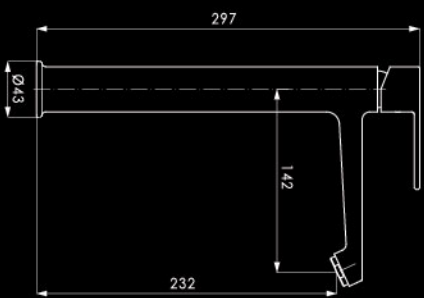

■ ANDFM 9177

■ ANDFC 9179

■ ANSMP 117

■ ANSMP 116

**REDAWN
MARKETING
SDN BHD** (421288-V)

✦ No. 35,

Jalan Metro Perdana Barat 2,
Taman Usahawan Kepong Utara,
52100 Kuala Lumpur, Malaysia.

☎ +603 6258 7707 (3 Lines)

☎ +603 6258 7704

✉ info@redawn.com.my