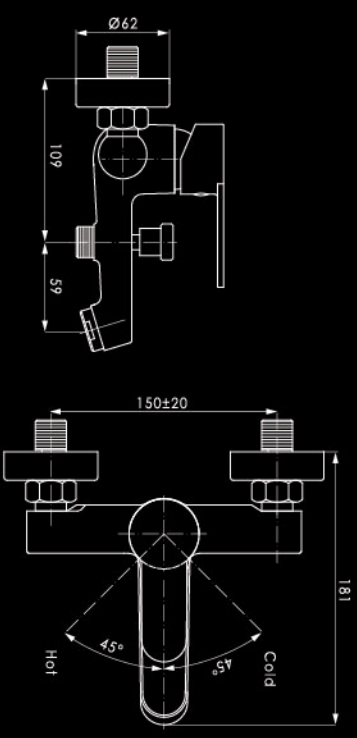

■ ANWFM 9225