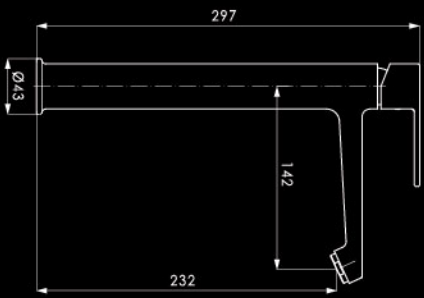

■ ANDFM 9177

■ ANDFC 9179

■ ANSMP 117

■ ANSMP 116

**REDAWN
MARKETING
SDN BHD** (421288-V)

✦ No. 35,

Jalan Metro Perdana Barat 2,
Taman Usahawan Kepong Utara,
52100 Kuala Lumpur, Malaysia.

☎ +603 6258 7707 (3 Lines)

☎ +603 6258 7704

✉ info@redawn.com.my