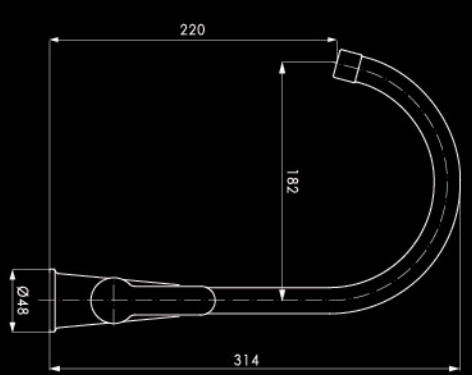

■ ANDFM 9178

■ ANDFC 9180

■ ANKFC 9326