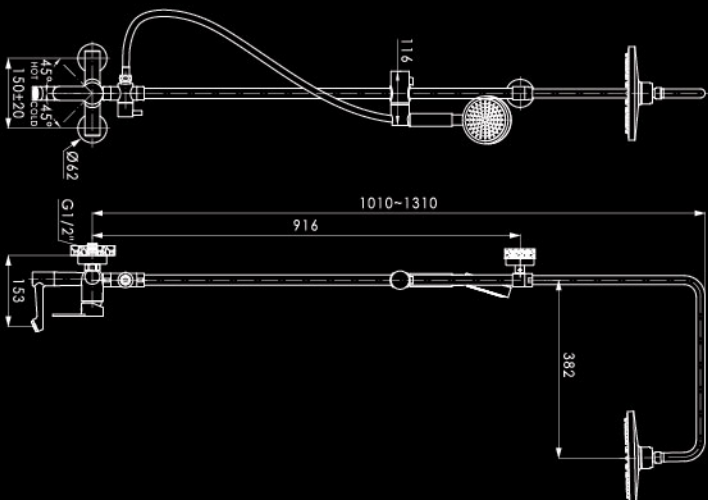

■ ANDFM 9177

■ ANDFC 9179

■ ANSMP 117

■ ANSMP 116

**REDAWN
MARKETING
SDN BHD** (421288-V)

✦ No. 35,

Jalan Metro Perdana Barat 2,
Taman Usahawan Kepong Utara,
52100 Kuala Lumpur, Malaysia.

☎ +603 6258 7707 (3 Lines)

☎ +603 6258 7704

✉ info@redawn.com.my