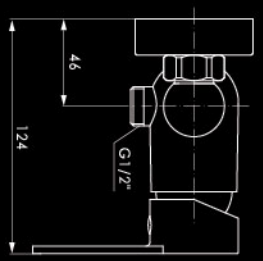

■ ANWFM 9224