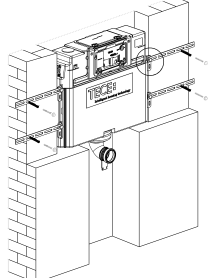

TECEprofil

A cistern - countless possibilities

For years, the TECE cisterns have been proven millions of times in practice. The drain valve inside the cistern was awarded the Design Plus prize for sustainable water use. It permits a real 4.5 litre short flush even with the use of dual flush technology. For installation, the cistern is delivered as a TECEprofil module for dry-wall construction or as a TECEbox for brick-wall construction. TECE push plates can only be combined with the TECE cistern, because the special design of the cistern means the TECE toilet push plates are relatively small. As a result, they integrate unobtrusively in the bathroom architecture.

TECEbox

9 370 223