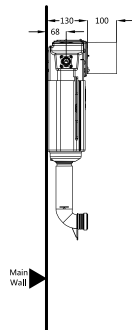

TECEbox

9 370 223