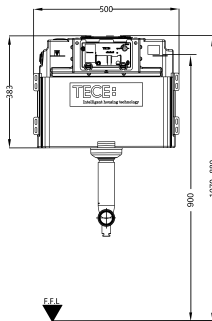

TECEbox

9 370 223