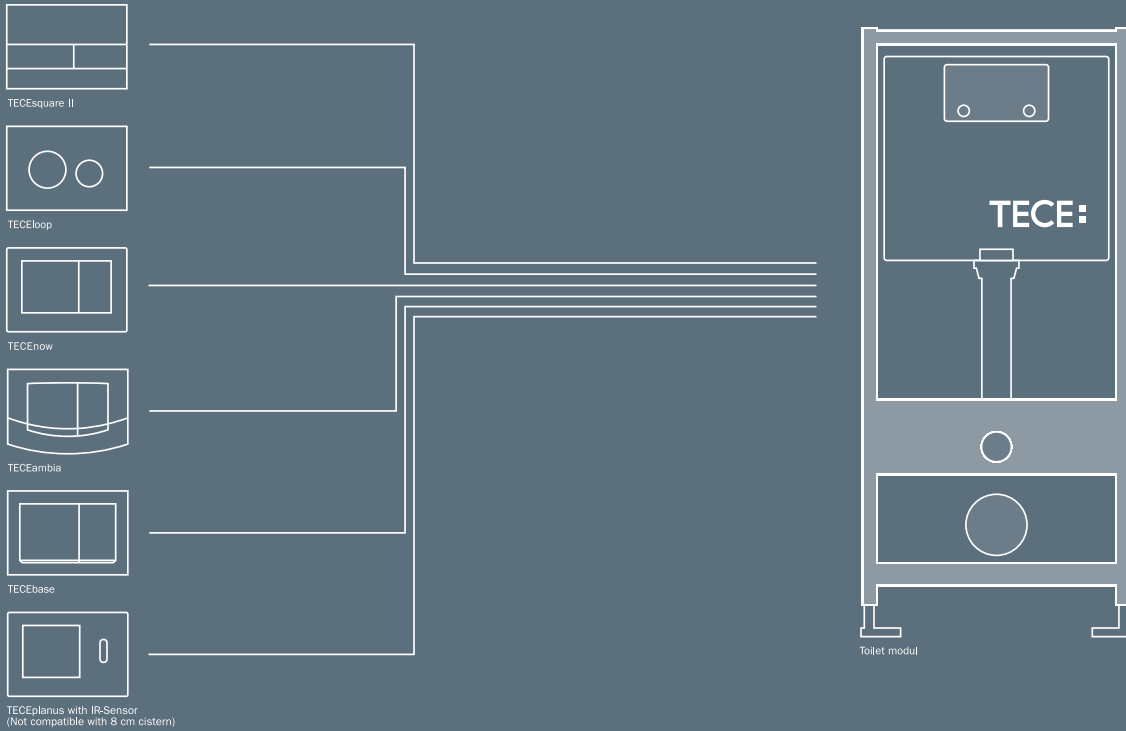

## **TECE** flush plates

Overview

# Every TECE toilet flush plate fits to every TECE cistern.

## The right frame for flush-mounted installation.

### Flush-mounted installation of TECEsquare and TECEloop glass

The push plates can be integrated fully flush to the wall.

Specialists can carry out installation with the optionally available installation frame.