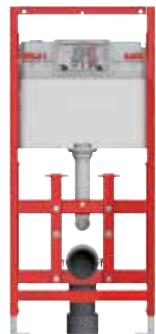

A TECElux module

TECElux 100
9 600 100

Module TECElux 100

With TECE concealed cistern and dual flush technology. The flush is actuated either mechanically using buttons or electronically using "sen-Touch". The module can be optionally fitted with the "ceramic-Air" air purification system (only in conjunction with the "sen-Touch" upper glass facing).