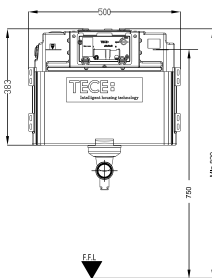

TECEprofil

A cistern - countless possibilities

For years, the TECE cisterns have been proven millions of times in practice. The drain valve inside the cistern was awarded the Design Plus prize for sustainable water use. It permits a real 4.5 litre short flush even with the use of dual flush technology. For installation, the cistern is delivered as a TECEprofil module for dry-wall construction or as a TECEbox for brick-wall construction. TECE push plates can only be combined with the TECE cistern, because the special design of the cistern means the TECE toilet push plates are relatively small. As a result, they integrate unobtrusively in the bathroom architecture.

TECEbox

9 370 223