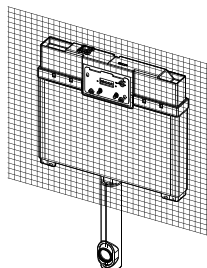

TECEprofil

A cistern - countless possibilities

For years, the TECE cisterns have been proven millions of times in practice. The drain valve inside the cistern was awarded the Design Plus prize for sustainable water use. It permits a real 4.5 litre short flush even with the use of dual flush technology. For installation, the cistern is delivered as a TECEprofil module for dry-wall construction or as a TECEbox for brick-wall construction. TECE push plates can only be combined with the TECE cistern, because the special design of the cistern means the TECE toilet push plates are relatively small. As a result, they integrate unobtrusively in the bathroom architecture.

TECEbox

9 370 223

9 370 007