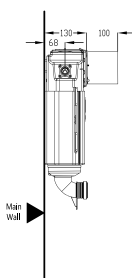

TECEprofil

A cistern - countless possibilities

For years, the TECE cisterns have been proven millions of times in practice. The drain valve inside the cistern was awarded the Design Plus prize for sustainable water use. It permits a real 4.5 litre short flush even with the use of dual flush technology. For installation, the cistern is delivered as a TECEprofil module for dry-wall construction or as a TECEbox for brick-wall construction. TECE push plates can only be combined with the TECE cistern, because the special design of the cistern means the TECE toilet push plates are relatively small. As a result, they integrate unobtrusively in the bathroom architecture.

TECEbox

9 370 223

9 370 224