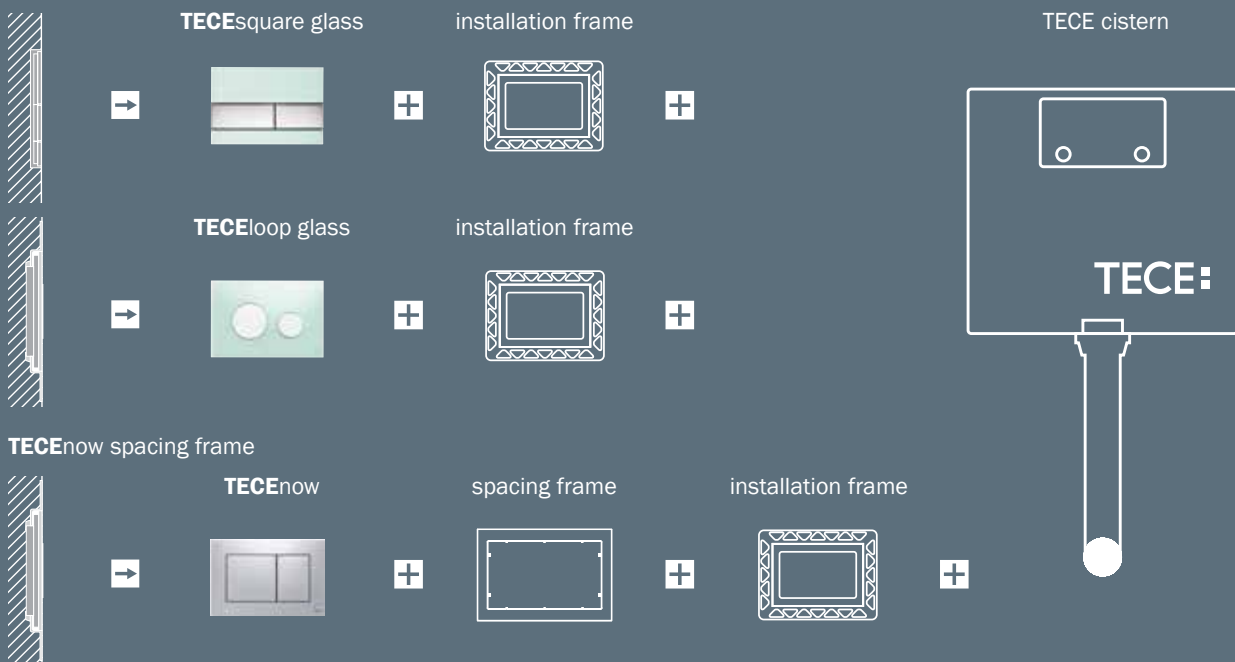

## **TECE** flush plates

Overview

# Every TECE toilet flush plate fits to every TECE cistern.

## The right frame for flush-mounted installation.

### Flush-mounted installation of TECEsquare and TECEloop glass

The push plates can be integrated fully flush to the wall.

Specialists can carry out installation with the optionally available installation frame.