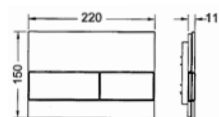

TECEsquare II metal

*TECEsquare stainless steel extremely flat 2mm
TECEsquare glass can be optionally installed flush to the wall

TECEsquare glass

TECEloop modular system

TECEsquare glass

The buttons and glass covers can be freely combined with each other. This produces a total of 104 different possible combinations. The highlight: Some of the glass covers are colour coordinated with the products from Alape (see ruby red glass cover, Alape) Emco and Burgbad. So the bathroom planner always has the right toilet push plate at hand.