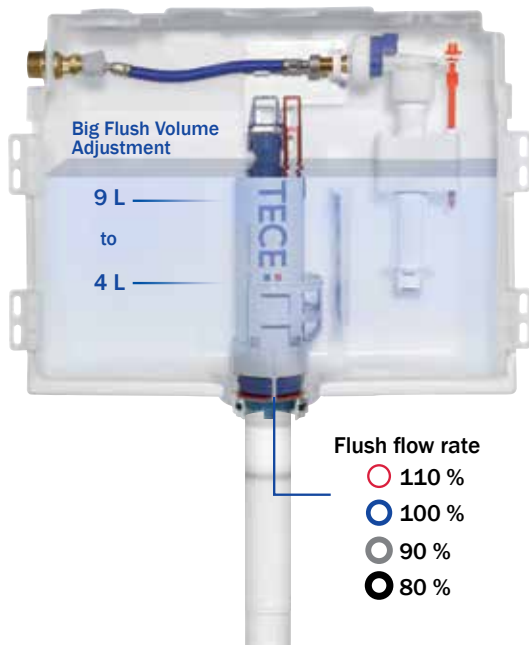

## A cistern - countless possibilities

For years, the TECE cisterns have been proven millions of times in practice. The drain valve inside the cistern was awarded the Design Plus prize for sustainable water use. It permits a real 4.5 litre short flush even with the use of dual flush technology. For installation, the cistern is delivered as a TECEprofil module for dry-wall construction or as a TECEbox for brick-wall construction. TECE push plates can only be combined with the TECE cistern, because the special design of the cistern means the TECE toilet push plates are relatively small. As a result, they integrate unobtrusively in the bathroom architecture.

## Save 25 percent water!

Thanks to the combination of dual-flush technology and a genuine 4 litre flush.

The TECE cistern with the award-winning valve now makes a real economy flush possible with dual-flush technology. With simple adjustment, the fitter can choose between 4 to 9 litres for the full flush, while the reduced flush remains a constant 3 litres. This flexibility, in particular, means sustainability for TECE.