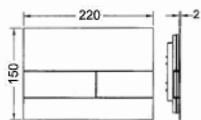

## TECEsquare II metal

9 240 830  
Brushed stainless steel (anti-fingerprint)

9 240 831  
Bright chrome

9 240 832  
White

\*TECEsquare stainless steel extremely flat 2mm  
TECEsquare glass can be optionally installed flush to the wall