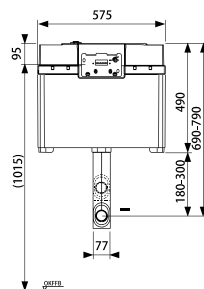

TECEprofil

A cistern - countless possibilities

For years, the TECE cisterns have been proven millions of times in practice. The drain valve inside the cistern was awarded the Design Plus prize for sustainable water use. It permits a real 4.5 litre short flush even with the use of dual flush technology. For installation, the cistern is delivered as a TECEprofil module for dry-wall construction or as a TECEbox for brick-wall construction. TECE push plates can only be combined with the TECE cistern, because the special design of the cistern means the TECE toilet push plates are relatively small. As a result, they integrate unobtrusively in the bathroom architecture.

TECEbox

9 370 223

9 370 007