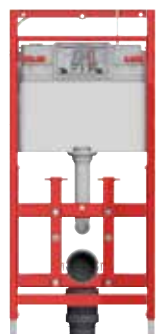

TECElux 200
9 600 200

Module TECElux 200

With TECE concealed cistern, dual flush technology and manual height adjustment. The flush is actuated mechanically by buttons or electronically via "sen-Touch". The module can be optionally fitted with the "ceramic-Air" air purification system (only in conjunction with the "sen-Touch" top glass plate).