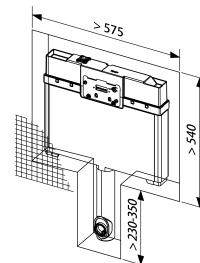

TECEprofil

A cistern - countless possibilities

For years, the TECE cisterns have been proven millions of times in practice. The drain valve inside the cistern was awarded the Design Plus prize for sustainable water use. It permits a real 4.5 litre short flush even with the use of dual flush technology. For installation, the cistern is delivered as a TECEprofil module for dry-wall construction or as a TECEbox for brick-wall construction. TECE push plates can only be combined with the TECE cistern, because the special design of the cistern means the TECE toilet push plates are relatively small. As a result, they integrate unobtrusively in the bathroom architecture.

TECEbox

9 370 223

9 370 007