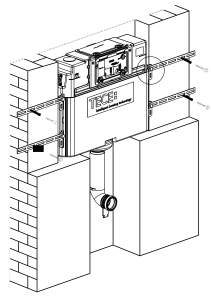

TECEbox

9 370 223