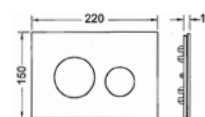

## TECEsquare glass

9 240 800  
Glass white, buttons white

9 240 801  
Glass white, buttons brushed stainless steel

9 240 802  
Glass white, buttons bright chrome

The buttons and glass covers can be freely combined with each other. This produces a total of 104 different possible combinations. The highlight: Some of the glass covers are colour coordinated with the products from Alape (see ruby red glass cover, Alape) Emco and Burgbad. So the bathroom planner always has the right toilet push plate at hand.