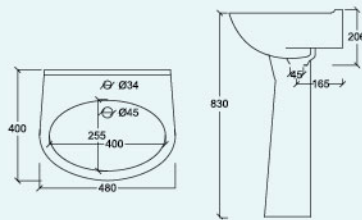

Lab Sink
With overflow

SB1166

L 370mm
W 576mm
H 270mm

BASIN

ARONIA

Countertop/
Semi-recessed Basin

SB1144

Ø 28/34mm L 480mm
W 560mm
H 208mm