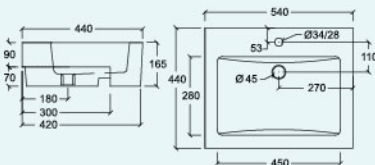

Ø 28/34mm L 455mm
W 450mm H 160mm

LAVENDER
Semi-recessed Basin

SB1107

Ø 28/34mm L 440mm
W 540mm H 165mm

ASTER
Wall-hung/Countertop
Vanity Basin

SB1118

Ø 28/34mm L 435mm
W 510mm H 140mm

CAREX
Wall-hung Basin for
handicapped