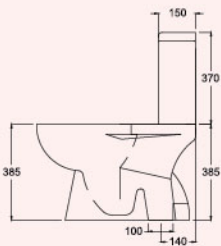

ST2459

Dual Flush
6/3 litres
4.5/3 litres

S Trap
140-
300mm

P Trap
185mm

L 685mm
W 380mm
H 725mm

WATER CLOSET

LIMONIUM

Close-coupled Washdown
Pedestal WC

ST2020 / SC3000

Dual Flush
6/3 litres
4.5/3 litres

S Trap
250-
300mm

L 640mm
W 355mm
H 755mm

LIMONIUM IB

Close-coupled Washdown
Pedestal WC

ST2020 / SC3000 IB

Dual Flush
6/3 litres
4.5/3 litres

S Trap
250-
300mm

L 640mm
W 355mm
H 760mm

ST2311 / SC3122

Dual Flush
6/3 litres
4.5/3 litres

L 665mm
W 375mm
H 780mm

S Trap
140, 200 &
250mm

FLORENCE

Close-coupled Washdown
Pedestal WC