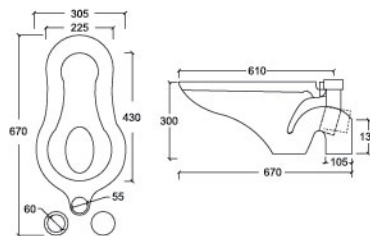

ST2111

L 570mm
W 400mm
H 190mm

DIVIDER

Wall-hung Urinal Divider

ST2111

L 305mm
W 138mm
H 638mm

VIOLET

Squatting Pan with integral trap
S & P Trap

*Top or Back inlet with right / left air vent or
without venting, centre outlet*

ST2133

L 670mm
W 305mm
H 300mm

IMPERIAL

Squatting Pan with integral trap

Top inlet only with right / left air vent, side outlet