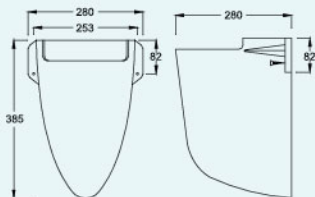

SB1066

Ø 28/34mm L 445mm
W 585mm
H 210mm

TARGETES

Corner Wall-hung Basin

SB1103

Ø 25/28mm L 400mm
W 450mm
H 195mm

CAMELLIA

Wall-hung Basin
with Full Pedestal

SB1100/SB1055

Ø 28/34mm L 420mm
W 515mm
H 815mm

HONESTY

Wall-hung Basin
with Full Pedestal

SB1188/SB1055

Ø 28/34mm L 445mm
W 545mm
H 830mm

LAUREL

Wall-hung Basin
with Full Pedestal

SB1033/SB1055

Ø 28/34mm L 443mm
W 517mm
H 810mm

HALF PEDESTAL

Basin Pedestal

SB1177

L 280mm
W 280mm
H 385mm

FULL PEDESTAL

Basin Pedestal