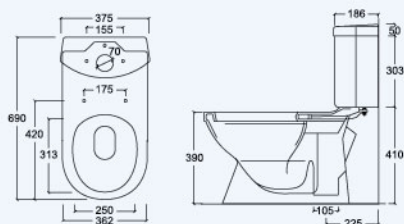

WATER CLOSET

SERISSA

Close-coupled Washdown
Pedestal WC

ST2966 / SC3066

Dual Flush
6/3 litres
4.5/3 litres

S Trap
140, 225
& 300mm

L 690mm
W 375mm
H 763mm

CAMELLIA