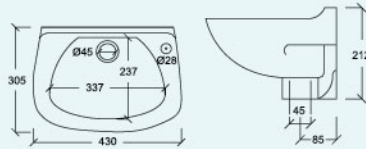

DAFFODIL

Wall-hung Basin

Right or Left tap hole

SB1088

Ø 25/28mm L 305mm
W 430mm
H 212mm

EASTER

Wall-hung Basin

SB1044