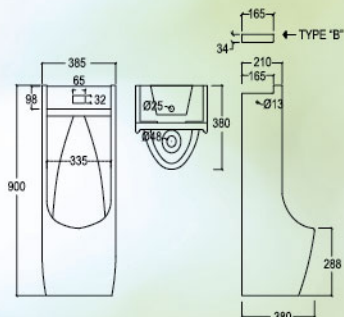

VERNALIS

Wall-hung Urinal

Available in back inlet only

Motion Sensor Activated With AC/DC Operated Solenoid

ST2209B

L 380mm
W 385mm
H 900mm

VERNALIS

Wall-hung Urinal