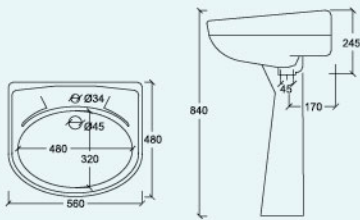

Lab Sink
With overflow

SB1166

L 370mm
W 576mm
H 270mm

BASIN

ARONIA

Countertop/
Semi-recessed Basin

SB1144

Ø 28/34mm L 480mm
W 560mm
H 208mm