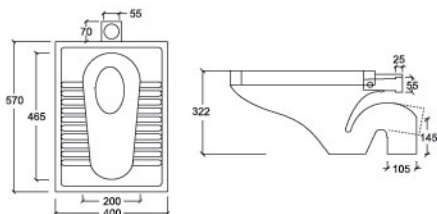

ST2099

L 330mm
W 315mm
H 896mm

AVENS

Squatting Pan with integral trap & thread plate
S & P trap

ST2111

L 570mm
W 400mm
H 322mm

AVENS NT

Squatting Pan without integral trap
With integral thread plate