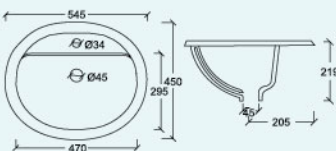

WISTERIA

Semi-recessed Basin

SB1133

Ø 28/34mm L 560mm
W 510mm
H 198mm

DAFFODIL

Wall-hung Basin

Right or Left tap hole

SB1088

Ø 25/28mm L 305mm
W 430mm
H 212mm

EASTER

Wall-hung Basin

SB1044

Ø 25/28mm L 367mm
W 405mm
H 190mm

BASIN

MALLOW

Countertop Vanity Basin

SB1199

Ø 28/34mm L 450mm
W 545mm
H 219mm

GLORY

Countertop Vanity Basin

SB1066

Ø 28/34mm L 445mm
W 585mm
H 210mm

TARGETES

Corner Wall-hung Basin

SB1103

Ø 25/28mm L 400mm
W 450mm
H 195mm