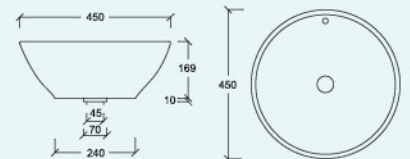

DERRIS

Wall-hung Basin

SB1003

Ø 28/34mm L 410mm
W 525mm
H 195mm

FLORIN

Wall-hung Basin

SB1007

Ø 28/34mm L 415mm
W 525mm
H 195mm

DAVIDIA

Countertop Vanity Basin

SB1112

Ø 28/34mm L 410mm
W 505mm
H 185mm

LILAC NEW!

Countertop Vanity Basin

SB1299

L 430mm
W 460mm
H 175mm

CYPRESS NEW!

Countertop Vanity Basin

SB1266

Ø 34mm L 530mm
W 530mm
H 175mm

PRIMULA

Console Basin
With overflow

SB1109

L 450mm
W 450mm
H 179mm