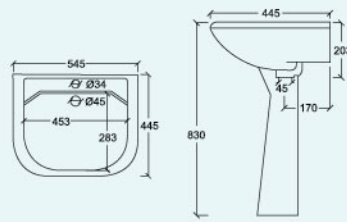

SB1066

Ø 28/34mm L 445mm
W 585mm
H 210mm

TARGETES

Corner Wall-hung Basin

SB1103

Ø 25/28mm L 400mm
W 450mm
H 195mm

CAMELLIA

Wall-hung Basin
with Full Pedestal

SB1100/SB1055

Ø 28/34mm L 420mm
W 515mm
H 815mm

HONESTY

Wall-hung Basin
with Full Pedestal

SB1188/SB1055

Ø 28/34mm L 445mm
W 545mm
H 830mm

LAUREL

Wall-hung Basin
with Full Pedestal

SB1033/SB1055

Ø 28/34mm L 443mm
W 517mm
H 810mm

HALF PEDESTAL

Basin Pedestal

SB1177

L 280mm
W 280mm
H 385mm

FULL PEDESTAL

Basin Pedestal