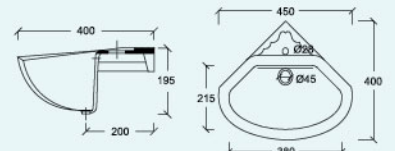

SB1066

Ø 28/34mm L 445mm
W 585mm
H 210mm

TARGETES

Corner Wall-hung Basin

SB1103

Ø 25/28mm L 400mm
W 450mm
H 195mm

CAMELLIA

Wall-hung Basin
with Full Pedestal