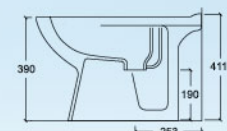

THUNIA

ST2166

L 633mm
W 365mm
H 411mm