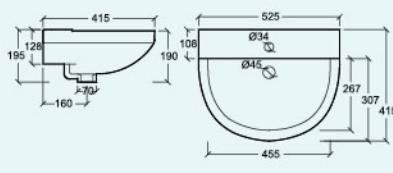

FLORIN

Wall-hung Basin

SB1007

Ø 28/34mm L 415mm
W 525mm
H 195mm

DAVIDIA

Countertop Vanity Basin

SB1112

Ø 28/34mm L 410mm
W 505mm
H 185mm