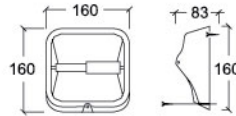

SA5133

SOAP HOLDER
Semi-recessed Type