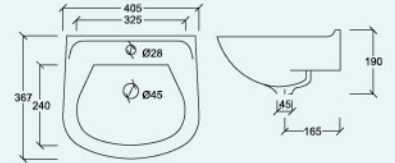

EASTER

Wall-hung Basin

SB1044

Ø 25/28mm L 367mm
W 405mm
H 190mm