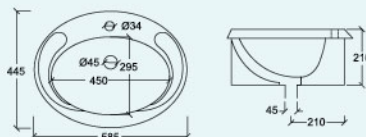

WISTERIA

Semi-recessed Basin

SB1133

Ø 28/34mm L 560mm
W 510mm
H 198mm

DAFFODIL

Wall-hung Basin

Right or Left tap hole

SB1088

Ø 25/28mm L 305mm
W 430mm
H 212mm

EASTER

Wall-hung Basin

SB1044

Ø 25/28mm L 367mm
W 405mm
H 190mm

BASIN

MALLOW

Countertop Vanity Basin

SB1199

Ø 28/34mm L 450mm
W 545mm
H 219mm

GLORY

Countertop Vanity Basin

SB1066

Ø 28/34mm L 445mm
W 585mm
H 210mm

TARGETES

Corner Wall-hung Basin

SB1103

Ø 25/28mm L 400mm
W 450mm
H 195mm