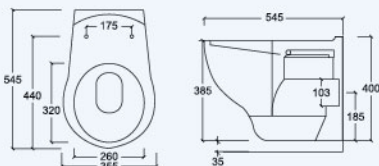

DELPHINA

Wall-hung WC Pan

For installation with concealed cistern
Available in back inlet only

ST2777

Single Flush
6 litres

Dual Flush
6/3 litres or
4.5/3 litres

L 560mm
W 370mm
H 360mm

DAISY

Wall-hung WC Pan

For installation with concealed cistern
Available in back inlet only

ST2199

Single Flush
6 litres

Dual Flush
6/3 litres
4.5/3 litres

L 545mm
W 355mm
H 400mm

GAZANIA

Wall-hung WC Pan

For installation with concealed cistern
Available in back inlet only

ST2599

Single Flush
6 litres

Dual Flush
6/3 litres
4.5/3 litres

L 550mm
W 360mm
H 400mm

ARMERIA

Wall-hung WC Pan

For installation with concealed cistern
Available in back inlet only

ST2799

Single Flush
6 litres

Dual Flush
6/3 litres
4.5/3 litres

L 535mm
W 370mm
H 355mm