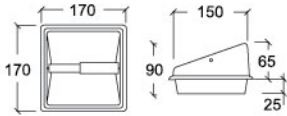

SA5011

PAPER HOLDER
Screw-on Type