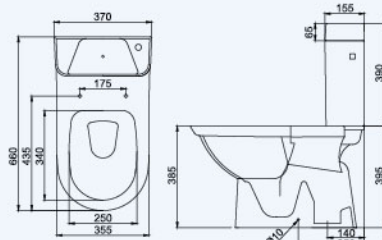

ST2999 / SC3122 IB

Dual Flush
6/3 litres
4.5/3 litres

S Trap
140 &
250mm

L 660mm
W 370mm
H 785mm

HOYA

Close-coupled
Washdown
Pedestal WC

ST2944 / SC3100

Dual Flush
6/3 litres
4.5/3 litres