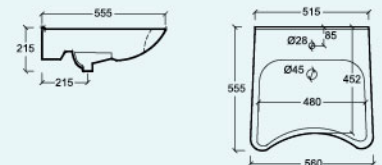

DAHLIA NEW!
Countertop Vanity Basin

SB1009

Ø 28/34mm L 470mm
W 615mm H 190mm

ARECA
Countertop Vanity Basin

SB1114

Ø 28/34mm L 490mm
W 500mm H 165mm

MILLA
Countertop/
Semi-recessed
Basin

SB1008

Ø 28/34mm L 455mm
W 450mm H 160mm

LAVENDER
Semi-recessed Basin

SB1107

Ø 28/34mm L 440mm
W 540mm H 165mm

ASTER
Wall-hung/Countertop
Vanity Basin

SB1118

Ø 28/34mm L 435mm
W 510mm H 140mm

CAREX
Wall-hung Basin for
handicapped

SB1200

Ø 28mm L 555mm
W 560mm H 215mm