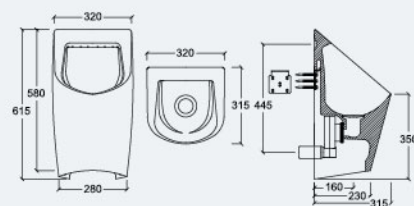

L 315mm
W 320mm
H 615mm

IBERIS

Wall-hung Urinal

Available in back inlet only

ST2208

L 380mm
W 385mm
H 910mm

MAPLE

Wall-hung Urinal
Top inlet only