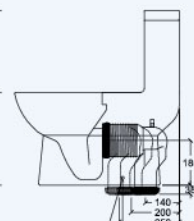

ST2459

Dual Flush
6/3 litres
4.5/3 litres

S Trap
140-
300mm

P Trap
185mm

L 685mm
W 380mm
H 725mm

WATER CLOSET

LIMONIUM

Close-coupled Washdown
Pedestal WC