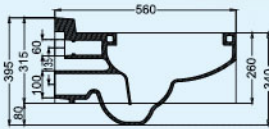

L 535mm
W 370mm
H 355mm

DELPHINIUM

Wall-hung Washdown

For installation with concealed cistern
Available in back inlet only

ST2766

Dual Flush
6/3 litres, 4/3 litres
or 3.5/2.5 litres

L 560mm
W 355mm
H 395mm

CANNA