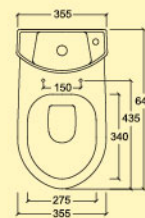

ST2020 / SC3000

Dual Flush
6/3 litres
4.5/3 litres

S Trap
250-
300mm

L 640mm
W 355mm
H 755mm

LIMONIUM IB

Close-coupled Washdown
Pedestal WC

ST2020 / SC3000 IB

Dual Flush
6/3 litres
4.5/3 litres

S Trap
250-
300mm

L 640mm
W 355mm
H 760mm

ST2311 / SC3122

Dual Flush
6/3 litres
4.5/3 litres

L 665mm
W 375mm
H 780mm

S Trap
140, 200 &
250mm

FLORENCE

Close-coupled Washdown
Pedestal WC