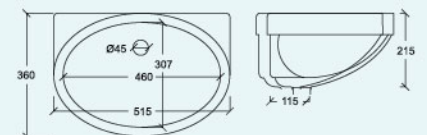

IRIS

Undercounter Basin

SB1077

L 420mm
W 595mm
H 215mm

SB1144S

Ø 28/34mm L 490mm
W 510mm
H 208mm

SB1099

L 360mm
W 515mm
H 215mm