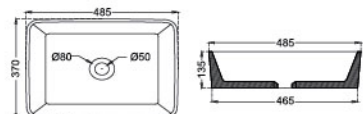

CLOVER

Countertop Vanity Basin

SB1255

L 350mm
W 525mm
H 160mm

VINCA

Countertop Vanity Basin

SB1891

L 370mm
W 485mm
H 135mm