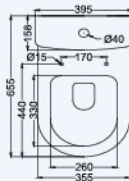

CERINA

Close-coupled Washdown
Pedestal WC

ST2722/SC3133

Dual Flush
6/3 litres
4/3 litres

S Trap
250mm

L 655mm
W 395mm
H 805mm

CARISSA

One-piece Washdown
Pedestal WC