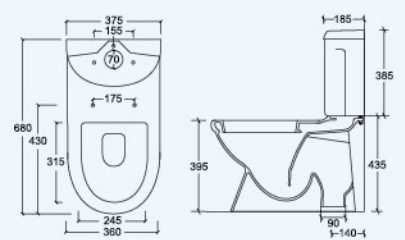

ST2999 / SC3122 IB

Dual Flush
6/3 litres
4.5/3 litres

S Trap
140 &
250mm

L 660mm
W 370mm
H 785mm

HOYA

Close-coupled
Washdown
Pedestal WC

ST2944 / SC3100

Dual Flush
6/3 litres
4.5/3 litres

S Trap
140mm

L 680mm
W 375mm
H 820mm

MADRONA

Close-coupled Washdown
Pedestal WC

ST2788 / SC3011

Dual Flush
6/3 litres
4.5/3 litres

S Trap
300mm

L 710mm
W 375mm
H 825mm