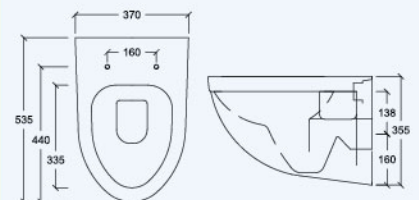

DELPHINA

Wall-hung WC Pan

For installation with concealed cistern
Available in back inlet only

ST2777

Single Flush
6 litres

Dual Flush
6/3 litres or
4.5/3 litres

L 560mm
W 370mm
H 360mm

DAISY

Wall-hung WC Pan

For installation with concealed cistern
Available in back inlet only

ST2199

Single Flush
6 litres

Dual Flush
6/3 litres
4.5/3 litres

L 545mm
W 355mm
H 400mm

GAZANIA

Wall-hung WC Pan

For installation with concealed cistern
Available in back inlet only

ST2599

Single Flush
6 litres

Dual Flush
6/3 litres
4.5/3 litres

L 550mm
W 360mm
H 400mm

ARMERIA

Wall-hung WC Pan

For installation with concealed cistern
Available in back inlet only

ST2799

Single Flush
6 litres

Dual Flush
6/3 litres
4.5/3 litres

L 535mm
W 370mm
H 355mm