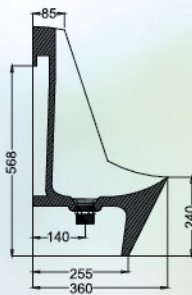

High performance key-valve cues you when to replace

HPKV ST2205

2x faster flow rate

Retrofit capable

Easy install easy maintenance

More robust technology

L 360mm
W 380mm
H 700mm

Our **High Performance Key-Valve®** is the heart and soul of Falcon's Waterfree Urinals, providing safe, long-lasting, low-odor performance. Falcon waterfree urinals save up to **151,000 liters** of water yearly per urinal and reduce your cost of fresh water supply. Since the introduction of the Key-Valve® technology, there has been many improvements incorporated into our design that set our cartridges apart from the rest. Our latest design follows that same path and includes new patent-pending features to provide the best sealing and flow performance ever for our customers.