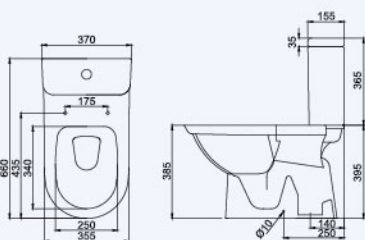

INDICA

Close-coupled Washdown
Pedestal WC

ST2999 / SC3122

Dual Flush
6/3 litres
4.5/3 litres

S Trap
140 &
250mm

L 660mm
W 370mm
H 760mm

INDICA IB

Close-coupled Washdown
Pedestal WC