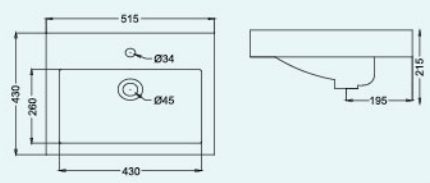

SB1200

Ø 28mm L 555mm
W 560mm H 215mm

CALLA

Wall-hung/Countertop Basin

SB1255

Ø 34mm

L 430mm
W 515mm
H 215mm

BASIN