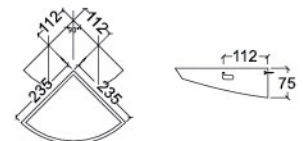

PAPER HOLDER
Semi-recessed Type

SA5011

PAPER HOLDER
Screw-on Type

SA5133

SOAP HOLDER
Semi-recessed Type

SA5022

SOAP HOLDER
Screw-on Type

SA5122

SOAP & SPONGE HOLDER

Semi-recessed Type

SA5033

CORNER SHELF
Screw-on Type

SA5099L