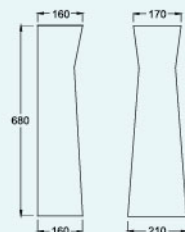

SB1055

L 160mm
W 210mm
H 680mm