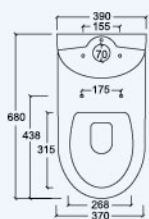

Dual Flush
6/3 litres
4/3 litres

S Trap
140-
250mm

P Trap
180mm

L 670mm
W 360mm
H 825mm

MELISSA

One-piece Washdown
Pedestal WC

ST2452

Dual Flush
6/3 litres
4.5/3 litres

S Trap
250mm

L 660mm
W 370mm
H 735mm

ROBINIA

Close-coupled Washdown
Pedestal WC

ST2933 / SC3100

Dual Flush
6/3 litres
4.5/3 litres

S Trap
250mm

L 680mm
W 390mm
H 815mm