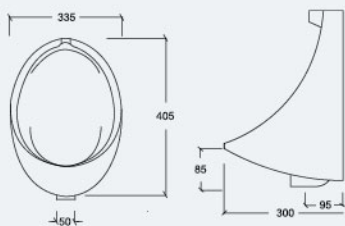

MAPLE

Wall-hung Urinal
Top inlet only

ST2055

L 300mm
W 335mm
H 405mm

MALUS

Wall-hung Urinal
Top inlet only

ST2055M

L 320mm
W 320mm
H 505mm

CELOSIA

Wall-hung Urinal
Top / Back inlet with concealed outlet trap

ST2206

L 335mm
W 443mm
H 715mm

URINAL

CROCUS

Wall-hung Urinal

ST2066

Top or back inlet with concealed outlet trap

ST2066 USH

For installation of Cleansing Nozzle (For Top inlet only)

L 300mm
W 325mm
H 615mm

MACKAYA

Wall-hung Urinal
Top or Back inlet with or without concealed outlet trap

ST2207

L 356mm
W 391mm
H 580mm

FELICIA

Wall-floor Standing Urinal
Top or back inlet
Horizontal or vertical outlet

ST2099

L 330mm
W 315mm
H 896mm