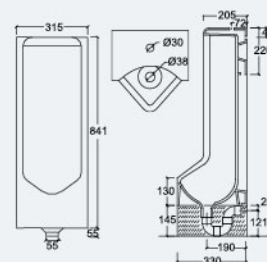

ST2099

L 330mm
W 315mm
H 896mm