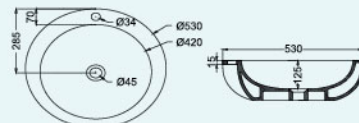

DERRIS

Wall-hung Basin

SB1003

Ø 28/34mm L 410mm
W 525mm
H 195mm

FLORIN

Wall-hung Basin

SB1007

Ø 28/34mm L 415mm
W 525mm
H 195mm

DAVIDIA

Countertop Vanity Basin

SB1112

Ø 28/34mm L 410mm
W 505mm
H 185mm

LILAC NEW!

Countertop Vanity Basin

SB1299

L 430mm
W 460mm
H 175mm

CYPRESS NEW!

Countertop Vanity Basin

SB1266

Ø 34mm L 530mm
W 530mm
H 175mm

PRIMULA

Console Basin
With overflow

SB1109

L 450mm
W 450mm
H 179mm