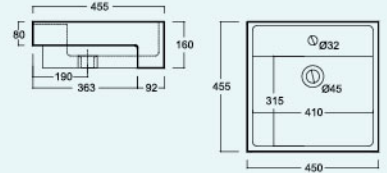

DAHLIA NEW!
Countertop Vanity Basin

SB1009

Ø 28/34mm L 470mm
W 615mm H 190mm

ARECA
Countertop Vanity Basin

SB1114

Ø 28/34mm L 490mm
W 500mm H 165mm

MILLA
Countertop/
Semi-recessed
Basin

SB1008

Ø 28/34mm L 455mm
W 450mm H 160mm

LAVENDER
Semi-recessed Basin

SB1107

Ø 28/34mm L 440mm
W 540mm H 165mm

ASTER
Wall-hung/Countertop
Vanity Basin

SB1118

Ø 28/34mm L 435mm
W 510mm H 140mm

CAREX
Wall-hung Basin for
handicapped

SB1200

Ø 28mm L 555mm
W 560mm H 215mm