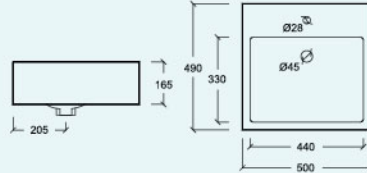

DAHLIA NEW!
Countertop Vanity Basin

SB1009

Ø 28/34mm L 470mm
W 615mm H 190mm

ARECA
Countertop Vanity Basin

SB1114

Ø 28/34mm L 490mm
W 500mm H 165mm

MILLA
Countertop/
Semi-recessed
Basin

SB1008