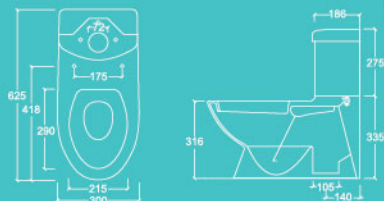

GARDENIA

Close-coupled Washdown
Junior Pedestal WC

ST2234 / SC3200

Single Flush
6 litres

Dual Flush
6/3 litres
4.5/3 litres

S Trap
140mm

L 625mm
W 300mm
H 610mm

JUNIOR