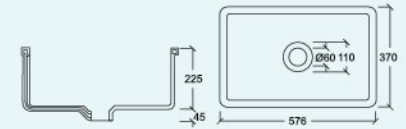

Lab Sink
With overflow

SB1166

L 370mm
W 576mm
H 270mm

BASIN

ARONIA

Countertop/
Semi-recessed Basin

SB1144

Ø 28/34mm L 480mm
W 560mm
H 208mm