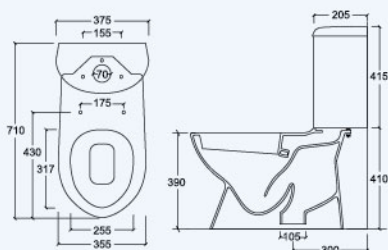

S Trap
140mm

L 680mm
W 375mm
H 820mm

MADRONA

Close-coupled Washdown
Pedestal WC

ST2788 / SC3011

Dual Flush
6/3 litres
4.5/3 litres

S Trap
300mm

L 710mm
W 375mm
H 825mm