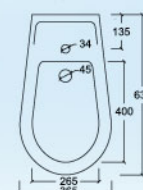

THUNIA

ST2166

L 633mm
W 365mm
H 411mm