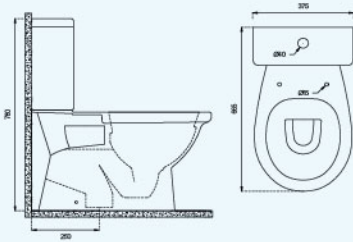

S Trap
250-
300mm

L 640mm
W 355mm
H 760mm

ST2311 / SC3122

Dual Flush
6/3 litres
4.5/3 litres

L 665mm
W 375mm
H 780mm

S Trap
140, 200 &
250mm

FLORENCE

Close-coupled Washdown
Pedestal WC