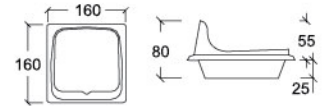

SA5022

SOAP HOLDER
Screw-on Type