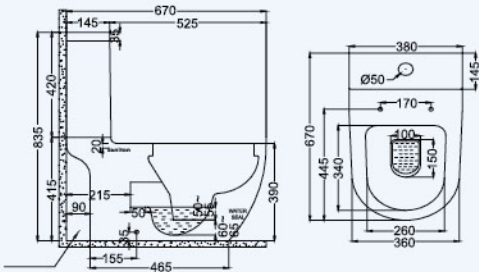

ST2888/SC3188

Dual Flush
6/3 litres
4/3 litres

L 670mm
W 380mm
H 835mm

S Trap
140-250mm

P Trap
185mm

EMILIA

Close-coupled Washdown
Pedestal WC

CHERRY