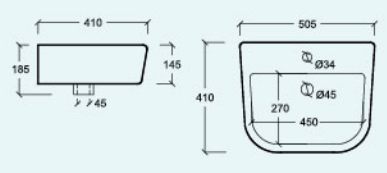

FLORIN

Wall-hung Basin

SB1007

Ø 28/34mm L 415mm
W 525mm
H 195mm

DAVIDIA

Countertop Vanity Basin

SB1112

Ø 28/34mm L 410mm
W 505mm
H 185mm