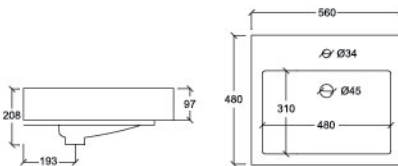

Lab Sink
With overflow

SB1166

L 370mm
W 576mm
H 270mm

BASIN

ARONIA

Countertop/
Semi-recessed Basin

SB1144

Ø 28/34mm L 480mm
W 560mm
H 208mm