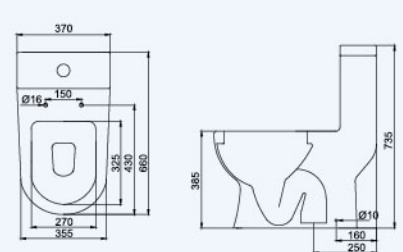

ST2888/SC3188

Dual Flush
6/3 litres
4/3 litres

L 670mm
W 380mm
H 835mm

S Trap
140-250mm

P Trap
185mm

EMILIA

Close-coupled Washdown
Pedestal WC

CHERRY

One-piece Washdown
Pedestal WC

ST2390

Dual Flush
6/3 litres
4/3 litres

S Trap
250mm

L 680mm
W 360mm
H 810mm

ROSELLE

One-piece Washdown
Pedestal WC

ST2457

Dual Flush
6/3 litres
4/3 litres

S Trap
140-
250mm

P Trap
180mm

L 670mm
W 360mm
H 825mm

MELISSA

One-piece Washdown
Pedestal WC

ST2452

Dual Flush
6/3 litres
4.5/3 litres

S Trap
250mm

L 660mm
W 370mm
H 735mm