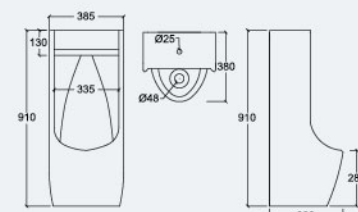

L 315mm
W 320mm
H 615mm

IBERIS

Wall-hung Urinal

Available in back inlet only

ST2208

L 380mm
W 385mm
H 910mm

MAPLE

Wall-hung Urinal
Top inlet only