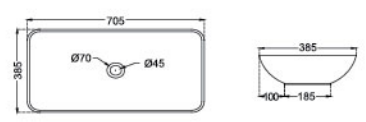

VENUS

Countertop Vanity Basin

SB1903

L 385mm
W 705mm
H 135mm