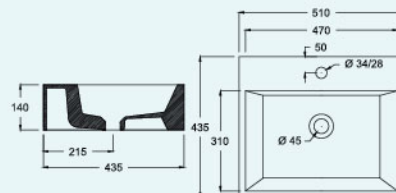

Ø 28/34mm L 455mm
W 450mm H 160mm

LAVENDER
Semi-recessed Basin

SB1107

Ø 28/34mm L 440mm
W 540mm H 165mm

ASTER
Wall-hung/Countertop
Vanity Basin

SB1118

Ø 28/34mm L 435mm
W 510mm H 140mm

CAREX
Wall-hung Basin for
handicapped