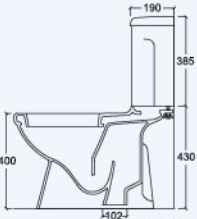

Dual Flush
6/3 litres
4/3 litres

S Trap
140-
250mm

P Trap
180mm

L 670mm
W 360mm
H 825mm

MELISSA

One-piece Washdown
Pedestal WC

ST2452

Dual Flush
6/3 litres
4.5/3 litres

S Trap
250mm

L 660mm
W 370mm
H 735mm

ROBINIA

Close-coupled Washdown
Pedestal WC

ST2933 / SC3100

Dual Flush
6/3 litres
4.5/3 litres

S Trap
250mm

L 680mm
W 390mm
H 815mm