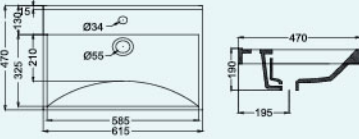

DAHLIA NEW!
Countertop Vanity Basin

SB1009

Ø 28/34mm L 470mm
W 615mm H 190mm

ARECA
Countertop Vanity Basin

SB1114

Ø 28/34mm L 490mm
W 500mm H 165mm

MILLA
Countertop/
Semi-recessed
Basin

SB1008

Ø 28/34mm L 455mm
W 450mm H 160mm

LAVENDER
Semi-recessed Basin

SB1107

Ø 28/34mm L 440mm
W 540mm H 165mm

ASTER
Wall-hung/Countertop
Vanity Basin

SB1118

Ø 28/34mm L 435mm
W 510mm H 140mm

CAREX
Wall-hung Basin for
handicapped

SB1200

Ø 28mm L 555mm
W 560mm H 215mm