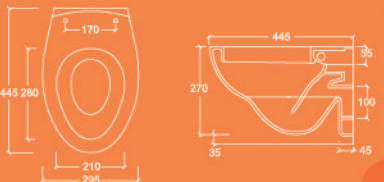

Wall-hung Children WC Pan

For installation with concealed cistern
Available in back inlet only

ST2233JW

Single Flush
6 litres

Dual Flush
6/3 litres
4.5/3 litres

L 445mm
W 295mm
H 270mm

CAPPARIS

Waterfree Urinal