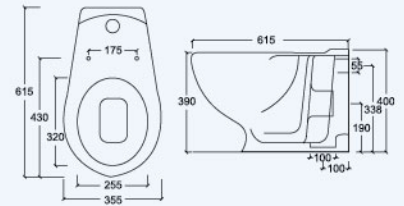

Back To Wall WC Pan

For installation with concealed cistern
Available in top & back inlet

ST2155 /
ST2155 FV

For top inlet with
flush valve installation

Dual Flush
6/3 litres
4.5/3 litres

L 615mm
W 355mm
H 400mm