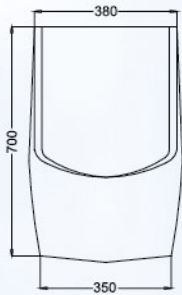

Our **High Performance Key-Valve®** is the heart and soul of Falcon's Waterfree Urinals, providing safe, long-lasting, low-odor performance. Falcon waterfree urinals save up to **151,000 liters** of water yearly per urinal and reduce your cost of fresh water supply. Since the introduction of the Key-Valve® technology, there has been many improvements incorporated into our design that set our cartridges apart from the rest. Our latest design follows that same path and includes new patent-pending features to provide the best sealing and flow performance ever for our customers.