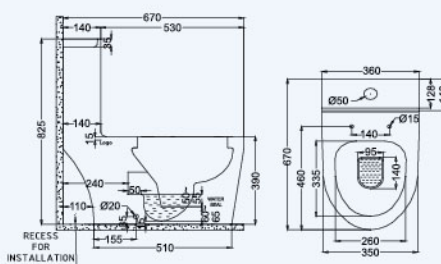

ST2888/SC3188

Dual Flush
6/3 litres
4/3 litres

L 670mm
W 380mm
H 835mm

S Trap
140-250mm

P Trap
185mm

EMILIA

Close-coupled Washdown
Pedestal WC

CHERRY

One-piece Washdown
Pedestal WC

ST2390

Dual Flush
6/3 litres
4/3 litres

S Trap
250mm

L 680mm
W 360mm
H 810mm

ROSELLE

One-piece Washdown
Pedestal WC

ST2457

Dual Flush
6/3 litres
4/3 litres

S Trap
140-
250mm

P Trap
180mm

L 670mm
W 360mm
H 825mm

MELISSA

One-piece Washdown
Pedestal WC

ST2452

Dual Flush
6/3 litres
4.5/3 litres

S Trap
250mm

L 660mm
W 370mm
H 735mm