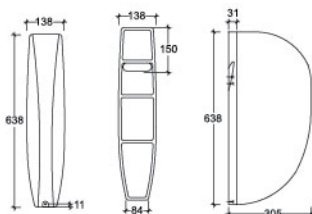

ST2099

L 330mm
W 315mm
H 896mm

AVENS

Squatting Pan with integral trap & thread plate
S & P trap

ST2111

L 570mm
W 400mm
H 322mm

AVENS NT

Squatting Pan without integral trap
With integral thread plate

ST2111

L 570mm
W 400mm
H 190mm

DIVIDER

Wall-hung Urinal Divider

ST2111

L 305mm
W 138mm
H 638mm

VIOLET

Squatting Pan with integral trap
S & P Trap

*Top or Back inlet with right / left air vent or
without venting, centre outlet*

ST2133

L 670mm
W 305mm
H 300mm

IMPERIAL

Squatting Pan with integral trap

Top inlet only with right / left air vent, side outlet