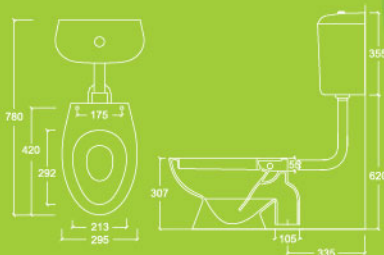

JUNIOR

Low Level Washdown
Children Pedestal WC

ST2233 / SC3022ML

Single Flush
6 litres

Dual Flush
6/3 litres
4.5/3 litres

S Trap
335mm

L 780mm
W 295mm
H 975mm

JUNIOR WC