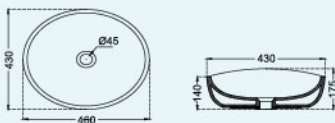

DERRIS

Wall-hung Basin

SB1003

Ø 28/34mm L 410mm
W 525mm
H 195mm

FLORIN

Wall-hung Basin

SB1007

Ø 28/34mm L 415mm
W 525mm
H 195mm

DAVIDIA

Countertop Vanity Basin

SB1112

Ø 28/34mm L 410mm
W 505mm
H 185mm

LILAC NEW!

Countertop Vanity Basin

SB1299

L 430mm
W 460mm
H 175mm

CYPRESS NEW!

Countertop Vanity Basin

SB1266

Ø 34mm L 530mm
W 530mm
H 175mm

PRIMULA

Console Basin
With overflow

SB1109

L 450mm
W 450mm
H 179mm