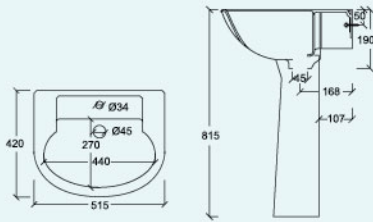

SB1066

Ø 28/34mm L 445mm
W 585mm
H 210mm

TARGETES

Corner Wall-hung Basin

SB1103

Ø 25/28mm L 400mm
W 450mm
H 195mm

CAMELLIA

Wall-hung Basin
with Full Pedestal

SB1100/SB1055

Ø 28/34mm L 420mm
W 515mm
H 815mm

HONESTY

Wall-hung Basin
with Full Pedestal

SB1188/SB1055

Ø 28/34mm L 445mm
W 545mm
H 830mm

LAUREL

Wall-hung Basin
with Full Pedestal