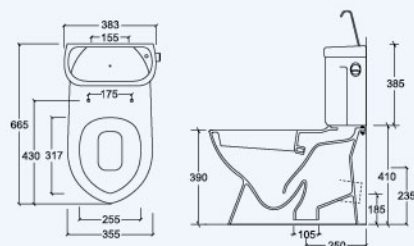

ST2488 / SC3033 IB

Dual Flush
6/3 litres
4.5/3 litres

S Trap
140 &
250mm

P Trap
185mm

L 665mm
W 383mm
H 795mm

DELPHINA

Wall-hung WC Pan

For installation with concealed cistern
Available in back inlet only

ST2777

Single Flush
6 litres

Dual Flush
6/3 litres or
4.5/3 litres

L 560mm
W 370mm
H 360mm

DAISY

Wall-hung WC Pan

For installation with concealed cistern
Available in back inlet only

ST2199