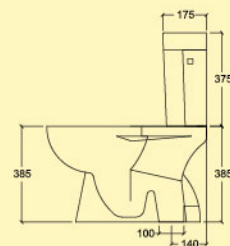

ST2459

Dual Flush
6/3 litres
4.5/3 litres

S Trap
140-
300mm

P Trap
185mm

L 685mm
W 380mm
H 725mm

WATER CLOSET

LIMONIUM

Close-coupled Washdown
Pedestal WC

ST2020 / SC3000

Dual Flush
6/3 litres
4.5/3 litres

S Trap
250-
300mm

L 640mm
W 355mm
H 755mm

LIMONIUM IB

Close-coupled Washdown
Pedestal WC

ST2020 / SC3000 IB

Dual Flush
6/3 litres
4.5/3 litres

S Trap
250-
300mm

L 640mm
W 355mm
H 760mm

ST2311 / SC3122

Dual Flush
6/3 litres
4.5/3 litres

L 665mm
W 375mm
H 780mm

S Trap
140, 200 &
250mm

FLORENCE

Close-coupled Washdown
Pedestal WC