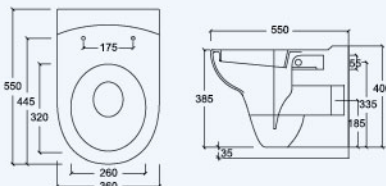

DELPHINA

Wall-hung WC Pan

For installation with concealed cistern
Available in back inlet only

ST2777

Single Flush
6 litres

Dual Flush
6/3 litres or
4.5/3 litres

L 560mm
W 370mm
H 360mm

DAISY

Wall-hung WC Pan

For installation with concealed cistern
Available in back inlet only

ST2199

Single Flush
6 litres

Dual Flush
6/3 litres
4.5/3 litres

L 545mm
W 355mm
H 400mm

GAZANIA

Wall-hung WC Pan

For installation with concealed cistern
Available in back inlet only

ST2599

Single Flush
6 litres

Dual Flush
6/3 litres
4.5/3 litres

L 550mm
W 360mm
H 400mm

ARMERIA

Wall-hung WC Pan

For installation with concealed cistern
Available in back inlet only

ST2799

Single Flush
6 litres

Dual Flush
6/3 litres
4.5/3 litres

L 535mm
W 370mm
H 355mm