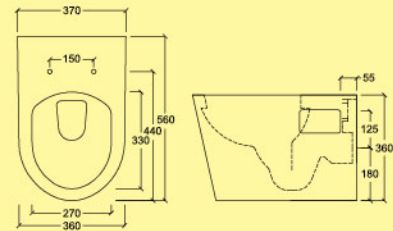

ST2488 / SC3033 IB

Dual Flush
6/3 litres
4.5/3 litres

S Trap
140 &
250mm

P Trap
185mm

L 665mm
W 383mm
H 795mm

DELPHINA

Wall-hung WC Pan

For installation with concealed cistern
Available in back inlet only

ST2777

Single Flush
6 litres

Dual Flush
6/3 litres or
4.5/3 litres

L 560mm
W 370mm
H 360mm

DAISY

Wall-hung WC Pan

For installation with concealed cistern
Available in back inlet only

ST2199

Single Flush
6 litres

Dual Flush
6/3 litres
4.5/3 litres

L 545mm
W 355mm
H 400mm

GAZANIA

Wall-hung WC Pan

For installation with concealed cistern
Available in back inlet only

ST2599

Single Flush
6 litres