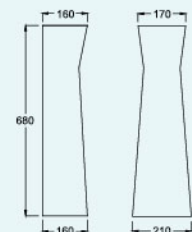

SB1033/SB1055

Ø 28/34mm L 443mm
W 517mm
H 810mm

HALF PEDESTAL

Basin Pedestal

SB1177

L 280mm
W 280mm
H 385mm

FULL PEDESTAL

Basin Pedestal

SB1055

L 160mm
W 210mm
H 680mm

FULL PEDESTAL

Basin Pedestal

*For Basin SB1003 &
SB1007 only*

SB1056

L 160mm
W 210mm
H 680mm

PANSY