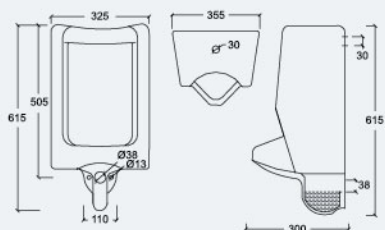

ST2066

Top or back inlet with concealed outlet trap

ST2066 USH

For installation of Cleansing Nozzle (For Top inlet only)

L 300mm
W 325mm
H 615mm