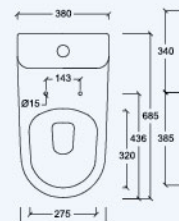

ST2459

Dual Flush
6/3 litres
4.5/3 litres

S Trap
140-
300mm

P Trap
185mm

L 685mm
W 380mm
H 725mm

WATER CLOSET

LIMONIUM

Close-coupled Washdown
Pedestal WC

ST2020 / SC3000

Dual Flush
6/3 litres
4.5/3 litres

S Trap
250-
300mm

L 640mm
W 355mm
H 755mm

LIMONIUM IB

Close-coupled Washdown
Pedestal WC

ST2020 / SC3000 IB

Dual Flush
6/3 litres
4.5/3 litres