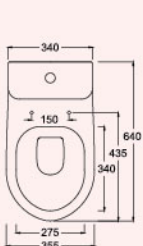

ST2459

Dual Flush
6/3 litres
4.5/3 litres

S Trap
140-
300mm

P Trap
185mm

L 685mm
W 380mm
H 725mm

WATER CLOSET

LIMONIUM

Close-coupled Washdown
Pedestal WC

ST2020 / SC3000

Dual Flush
6/3 litres
4.5/3 litres

S Trap
250-
300mm

L 640mm
W 355mm
H 755mm

LIMONIUM IB

Close-coupled Washdown
Pedestal WC

ST2020 / SC3000 IB

Dual Flush
6/3 litres
4.5/3 litres

S Trap
250-
300mm

L 640mm
W 355mm
H 760mm

ST2311 / SC3122

Dual Flush
6/3 litres
4.5/3 litres

L 665mm
W 375mm
H 780mm

S Trap
140, 200 &
250mm

FLORENCE

Close-coupled Washdown
Pedestal WC