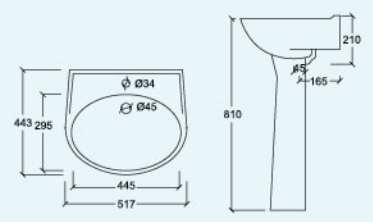

SB1066

Ø 28/34mm L 445mm
W 585mm
H 210mm

TARGETES

Corner Wall-hung Basin

SB1103

Ø 25/28mm L 400mm
W 450mm
H 195mm

CAMELLIA

Wall-hung Basin
with Full Pedestal

SB1100/SB1055

Ø 28/34mm L 420mm
W 515mm
H 815mm

HONESTY

Wall-hung Basin
with Full Pedestal

SB1188/SB1055

Ø 28/34mm L 445mm
W 545mm
H 830mm

LAUREL

Wall-hung Basin
with Full Pedestal

SB1033/SB1055

Ø 28/34mm L 443mm
W 517mm
H 810mm

HALF PEDESTAL

Basin Pedestal

SB1177

L 280mm
W 280mm
H 385mm

FULL PEDESTAL

Basin Pedestal