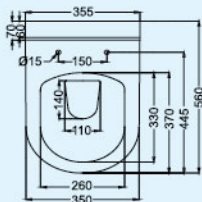

Dual Flush
6/3 litres
4.5/3 litres

L 550mm
W 360mm
H 400mm

ARMERIA

Wall-hung WC Pan

For installation with concealed cistern
Available in back inlet only

ST2799

Single Flush
6 litres

Dual Flush
6/3 litres
4.5/3 litres

L 535mm
W 370mm
H 355mm

DELPHINIUM

Wall-hung Washdown

For installation with concealed cistern
Available in back inlet only

ST2766

Dual Flush
6/3 litres, 4/3 litres
or 3.5/2.5 litres

L 560mm
W 355mm
H 395mm

CANNA