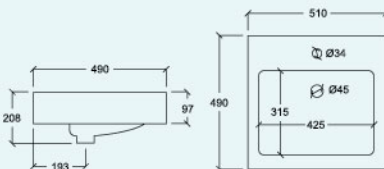

IRIS

Undercounter Basin

SB1077

L 420mm
W 595mm
H 215mm

SB1144S

Ø 28/34mm L 490mm
W 510mm
H 208mm

SB1099

L 360mm
W 515mm
H 215mm