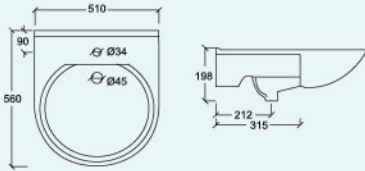

DAFFODIL

Wall-hung Basin

Right or Left tap hole

SB1088

Ø 25/28mm L 305mm
W 430mm
H 212mm

EASTER

Wall-hung Basin

SB1044