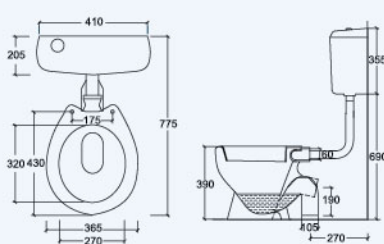

MADRONA

Close-coupled Washdown
Pedestal WC

ST2788 / SC3011

Dual Flush
6/3 litres
4.5/3 litres

S Trap
300mm

L 710mm
W 375mm
H 825mm

PEONY

Low Level Washdown
Pedestal WC

ST2033 / SC3022ML

Single Flush
6 litres

Dual Flush
6/3 litres
4.5/3 litres

S Trap
270mm

P Trap
190mm

L 775mm
W 365mm
H 1045mm

WATER CLOSET

SERISSA

Close-coupled Washdown
Pedestal WC

ST2966 / SC3066

Dual Flush
6/3 litres
4.5/3 litres

S Trap
140, 225
& 300mm

L 690mm
W 375mm
H 763mm

CAMELLIA

Close-coupled Washdown
Pedestal WC

ST2488 / SC3033

Dual Flush
6/3 litres
4.5/3 litres

S Trap
140 &
250mm

P Trap
185mm

L 665mm
W 383mm
H 748mm

CAMELLIA IB

Close-coupled Washdown
Pedestal WC

ST2488 / SC3033 IB

Dual Flush
6/3 litres
4.5/3 litres

S Trap
140 &
250mm

P Trap
185mm

L 665mm
W 383mm
H 795mm