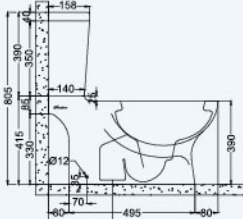

CERINA

Close-coupled Washdown
Pedestal WC

ST2722/SC3133

Dual Flush
6/3 litres
4/3 litres

S Trap
250mm

L 655mm
W 395mm
H 805mm

CARISSA

One-piece Washdown
Pedestal WC