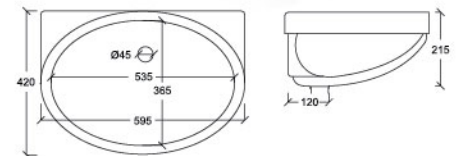

IRIS

Undercounter Basin

SB1077

L 420mm
W 595mm
H 215mm

SB1144S

Ø 28/34mm L 490mm
W 510mm
H 208mm

SB1099

L 360mm
W 515mm
H 215mm