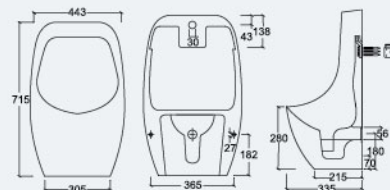

MAPLE

Wall-hung Urinal
Top inlet only

ST2055

L 300mm
W 335mm
H 405mm

MALUS

Wall-hung Urinal
Top inlet only

ST2055M

L 320mm
W 320mm
H 505mm

CELOSIA

Wall-hung Urinal
Top / Back inlet with concealed outlet trap

ST2206

L 335mm
W 443mm
H 715mm

URINAL

CROCUS

Wall-hung Urinal

ST2066

Top or back inlet with concealed outlet trap

ST2066 USH

For installation of Cleansing Nozzle (For Top inlet only)

L 300mm
W 325mm
H 615mm

MACKAYA

Wall-hung Urinal
Top or Back inlet with or without concealed outlet trap

ST2207

L 356mm
W 391mm
H 580mm

FELICIA

Wall-floor Standing Urinal
Top or back inlet
Horizontal or vertical outlet

ST2099

L 330mm
W 315mm
H 896mm