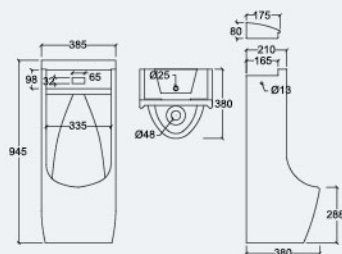

VERNALIS

Wall-hung Urinal

Available in back inlet only

Motion Sensor Activated With AC/DC Operated Solenoid

ST2209A

L 380mm
W 385mm
H 945mm