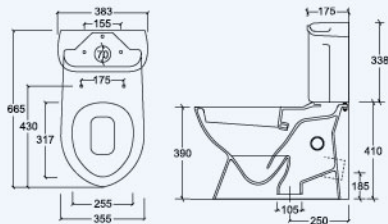

Close-coupled Washdown
Pedestal WC

ST2488 / SC3033

Dual Flush
6/3 litres
4.5/3 litres

S Trap
140 &
250mm

P Trap
185mm

L 665mm
W 383mm
H 748mm

CAMELLIA IB

Close-coupled Washdown
Pedestal WC

ST2488 / SC3033 IB

Dual Flush
6/3 litres
4.5/3 litres

S Trap
140 &
250mm

P Trap
185mm

L 665mm
W 383mm
H 795mm

DELPHINA

Wall-hung WC Pan

For installation with concealed cistern
Available in back inlet only

ST2777

Single Flush
6 litres

Dual Flush
6/3 litres or
4.5/3 litres

L 560mm
W 370mm
H 360mm

DAISY

Wall-hung WC Pan

For installation with concealed cistern
Available in back inlet only

ST2199