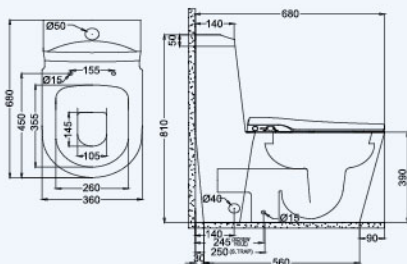

ST2888/SC3188

Dual Flush
6/3 litres
4/3 litres

L 670mm
W 380mm
H 835mm

S Trap
140-250mm

P Trap
185mm

EMILIA

Close-coupled Washdown
Pedestal WC

CHERRY

One-piece Washdown
Pedestal WC

ST2390

Dual Flush
6/3 litres
4/3 litres

S Trap
250mm

L 680mm
W 360mm
H 810mm

ROSELLE

One-piece Washdown
Pedestal WC

ST2457

Dual Flush
6/3 litres
4/3 litres

S Trap
140-
250mm

P Trap
180mm

L 670mm
W 360mm
H 825mm

MELISSA

One-piece Washdown
Pedestal WC

ST2452

Dual Flush
6/3 litres
4.5/3 litres

S Trap
250mm

L 660mm
W 370mm
H 735mm