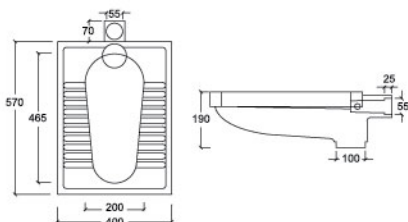

ST2111

L 570mm
W 400mm
H 190mm