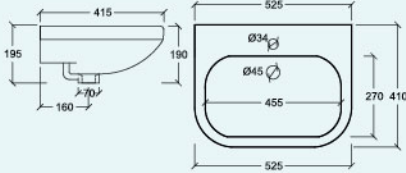

FLORIN

Wall-hung Basin

SB1007

Ø 28/34mm L 415mm
W 525mm
H 195mm

DAVIDIA

Countertop Vanity Basin

SB1112

Ø 28/34mm L 410mm
W 505mm
H 185mm