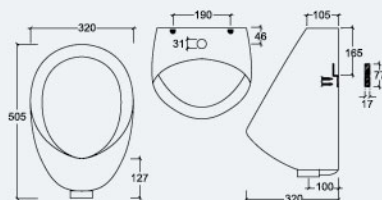

ST2055

L 300mm
W 335mm
H 405mm

MALUS

Wall-hung Urinal
Top inlet only

ST2055M

L 320mm
W 320mm
H 505mm

CELOSIA

Wall-hung Urinal
Top / Back inlet with concealed outlet trap