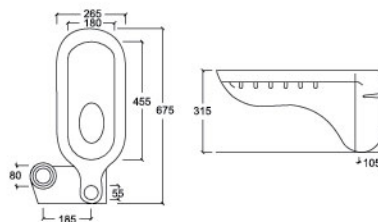

IMPERIAL

Squatting Pan with integral trap

Top inlet only with right / left air vent, side outlet

ST2044

L 675mm
W 265mm
H 315mm