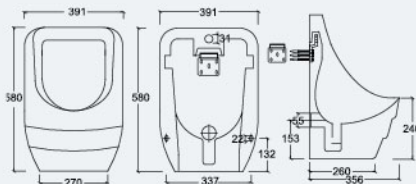

For installation of Cleansing Nozzle (For Top inlet only)

L 300mm
W 325mm
H 615mm

MACKAYA

Wall-hung Urinal
Top or Back inlet with or without concealed outlet trap

ST2207

L 356mm
W 391mm
H 580mm

FELICIA

Wall-floor Standing Urinal
Top or back inlet
Horizontal or vertical outlet