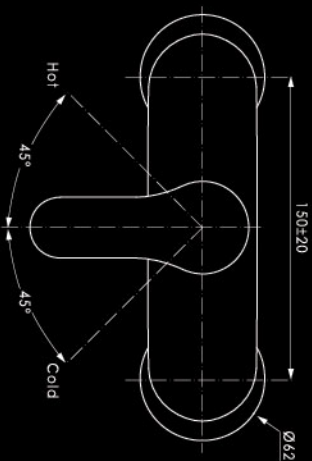

No. 35,
Jalan Metro Perdana Barat 2,
Taman Usahawan Kepong Utara,
52100 Kuala Lumpur, Malaysia.

☎ +603 6258 7707 (3 Lines)
☎ +603 6258 7704
✉ info@redawn.com.my