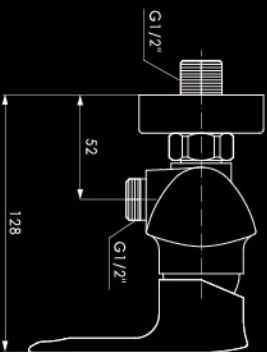

No. 35,
Jalan Metro Perdana Barat 2,
Taman Usahawan Kepong Utara,
52100 Kuala Lumpur, Malaysia.

☎ +603 6258 7707 (3 Lines)
☎ +603 6258 7704
✉ info@redawn.com.my