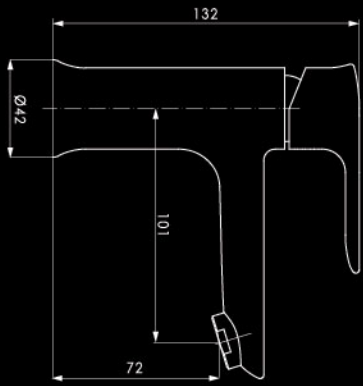

■ ANDFEM 9173