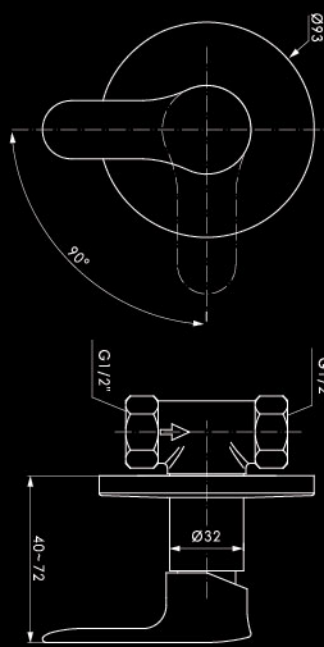

■ ANSCC 9434