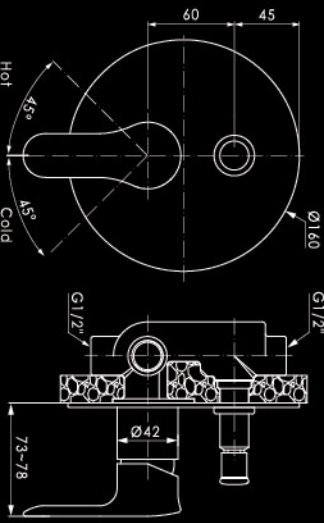

■ ANSCM 9433