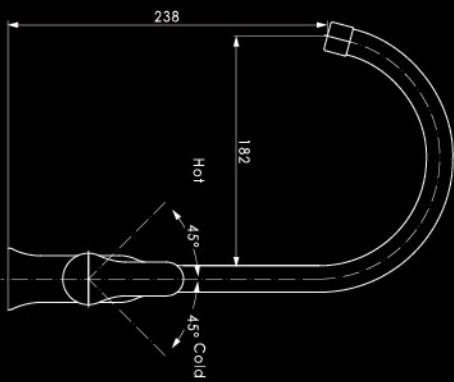

■ ANKFEM 9321