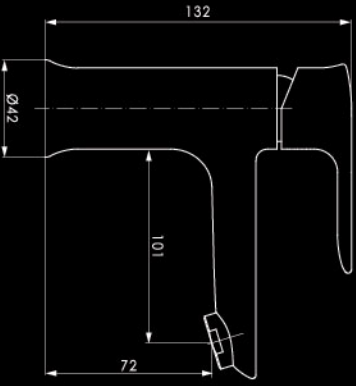

■ ANDFEM 9173

■ ANDFEM 9181

No. 35,
Jalan Metro Perdana Barat 2,
Taman Usahawan Kepong Utara,
52100 Kuala Lumpur, Malaysia.

☎ +603 6258 7707 (3 Lines)
☎ +603 6258 7704
✉ info@redawn.com.my