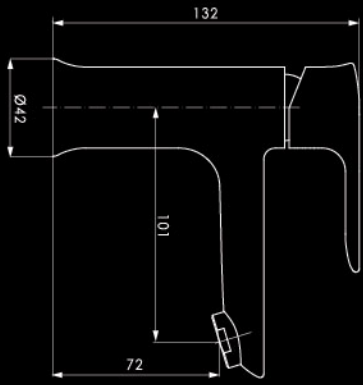

■ ANDFEM 9181