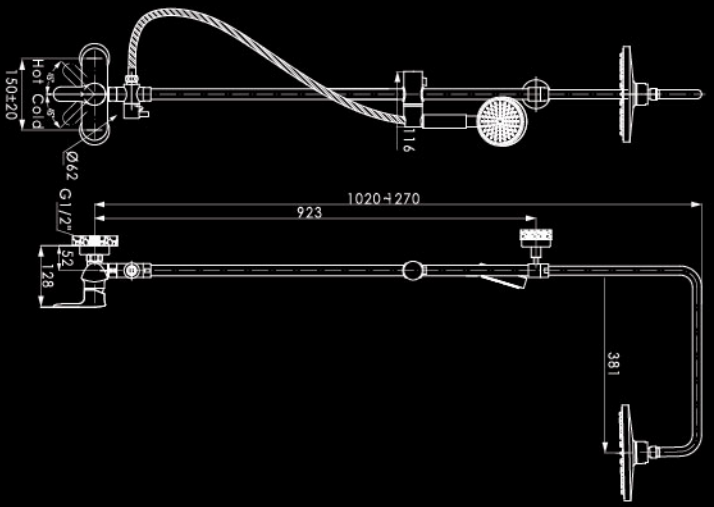

■ ANSCM 9432

■ ANSMP 112