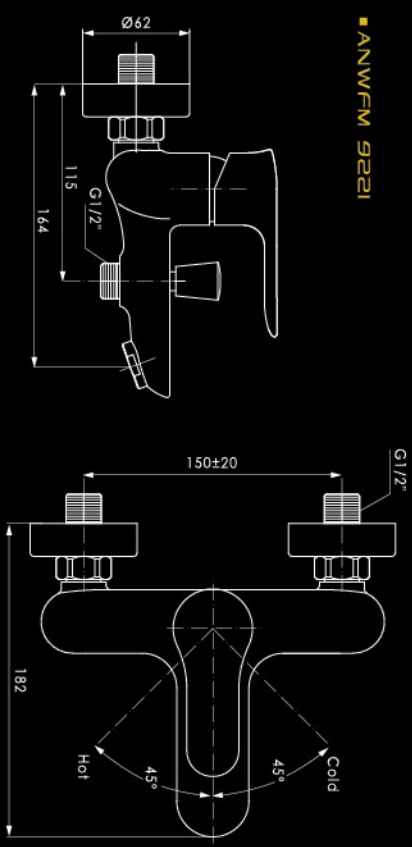

■ ANDFC 9174

■ ANWFM 9220

■ ANWFM 9221