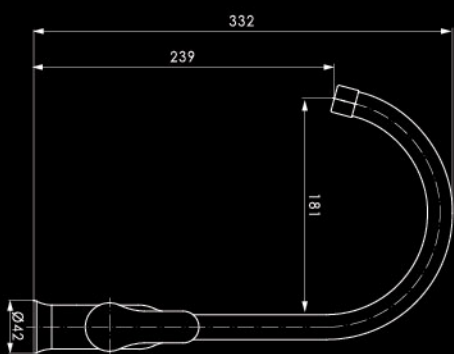

■ ANKFEM 9322