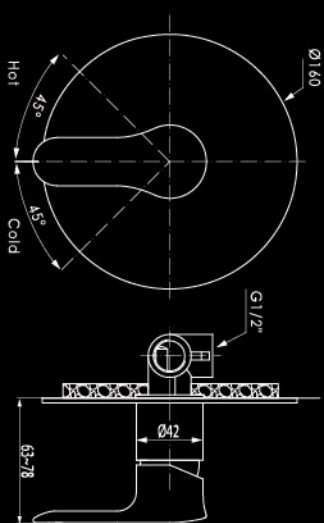

■ ANSCM 9432