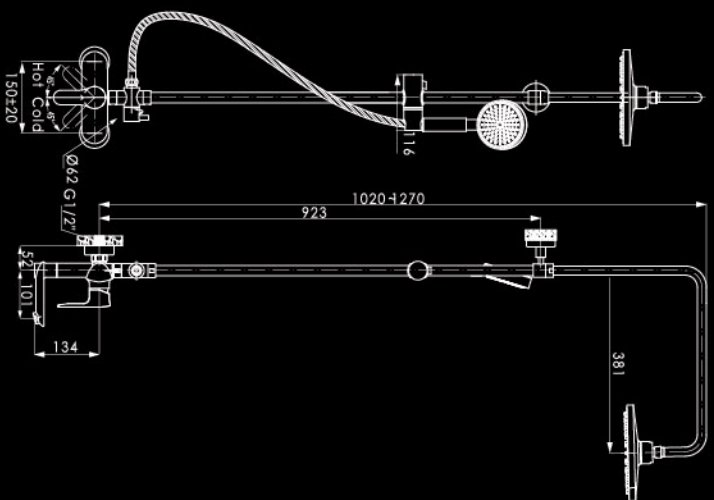

■ ANSCM 9433

■ ANSMP 113