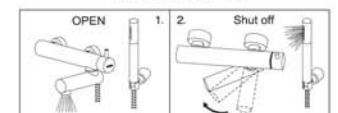

Diverter Control