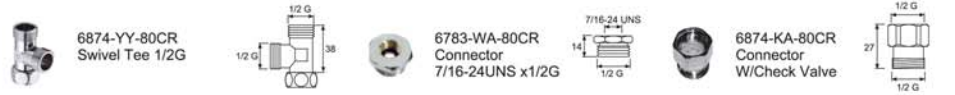

Plumbing Fittings

Connector