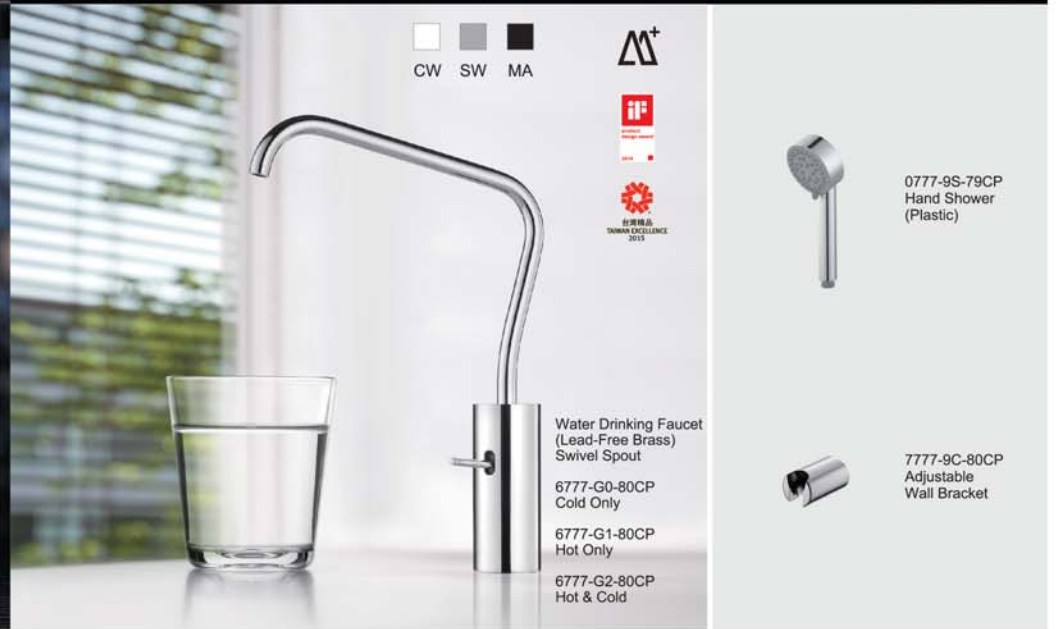

# Lucky 7

**6777-DC-80MA**  
Hand Shower Holder  
W/Supply Elbow

**6777-DC-81MA**  
Hand Shower Holder  
W/Supply Elbow & 5cm Nipple

**6777-WX-80MA**  
Single-Handle  
Bathtub Mixer

**6777-9V-80MA**  
Tub Spout  
W/Diverter