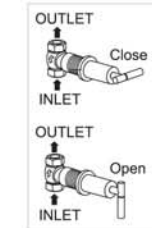

7880-WB-82CP