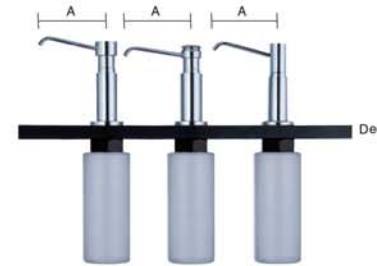

Countertop Soap Dispenser

Brass
6759-26-80CP
Each dispense:1.0cc
Capacity:360ml
A:81mm
6759-26-81CP
A:163mm

Brass
6803-26-80CP
Each dispense:1.0cc
Capacity:360ml
A:81mm
6803-26-81CP
A:163mm

Brass
6880-26-80CP
Each dispense:1.0cc
Capacity:360ml
A:81mm
6880-26-81CP
A:163mm

6771-27-80CP
Theft-Proof Type
Each dispense:1.5cc
Capacity:730ml
A:120mm

Bath Spout