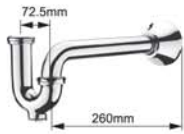

P-Trap W/Cleanout
6119-A3-80CP 1 1/2"
6119-B3-80CP 1 1/4"