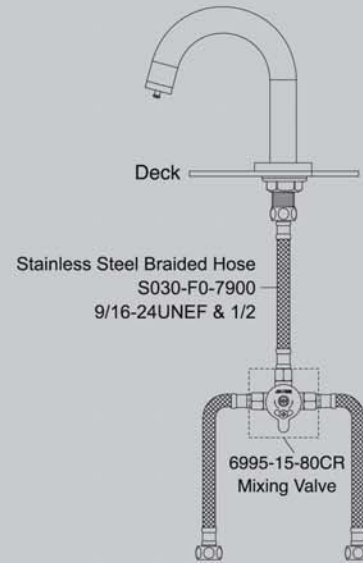

6797-91-80CP
Tip-Touch
Lavatory Faucet W/Mixing Valve