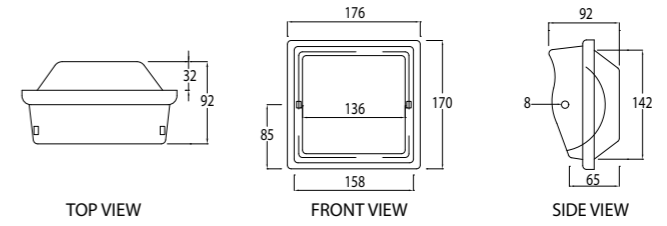

SEMI-RECESSED BATHROOM ACCESSORIES

EPH-1 | WGSREA000W1 Semi-Recessed Paper Holder
• With plastic roller
• 170 (H) x 176 (L) x 92 (W) mm