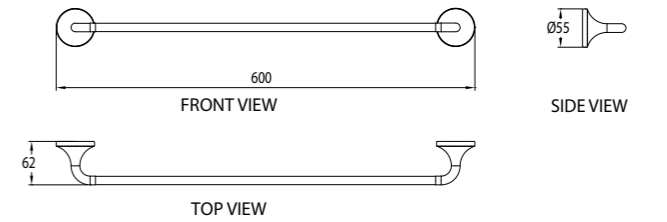

SWIFT SERIES BATHROOM ACCESSORIES

| WGBA110030CP Towel Rack 600mm