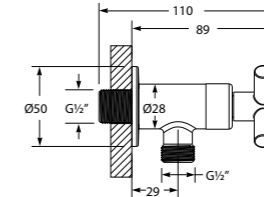

NEW | WGFA310412CP 1/2" Angle Valve With Wall Flange