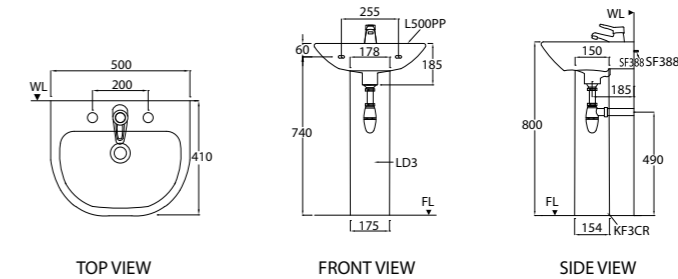

L500PP/LD3

WGSADD101W1

Wall-hung Wash Basin With Full Pedestal Set

- 3 Semi-punched tapholes with overflow

Size in mm:
800 (H)
500 (L)
410 (W)