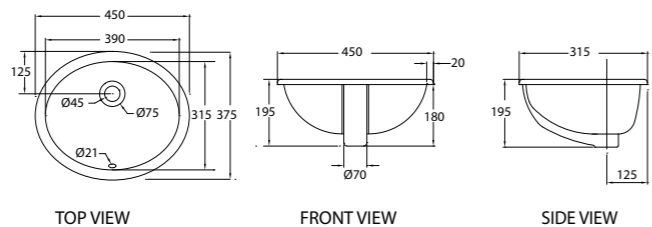

L2292

WGSASH100W1

Over Counter Wash Basin Set

- Without taphole without overflow

Size in mm:

195 (H)
450 (L)
375 (W)