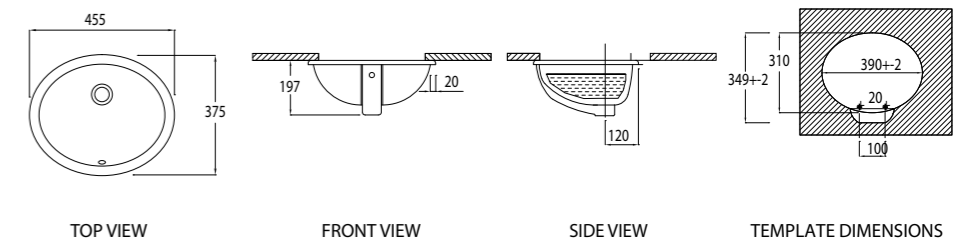

L2292U

WGSASI100W1

Under Counter Wash Basin Set

- Without taphole with overflow

Size in mm:

197 (H)
455 (L)
375 (W)