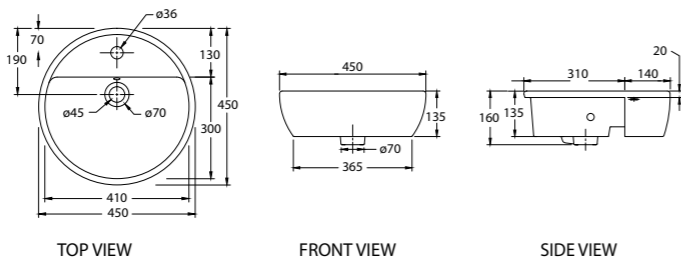

- 1 Pre-punched taphole with overflow

Size in mm:
150 (H)
525 (L)
430 (W)

LB06

WGSASR101W1

Semi-recessed Wash Basin Set

- 1 Pre-punched taphole with overflow

Size in mm:
160 (H)
450 (L)
450 (W)

L384PP