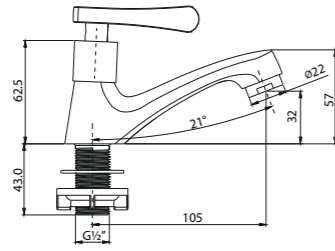

ARAMISE SERIES FAUCETS

WGFA310257CP 1/2" Basin Pillar Tap