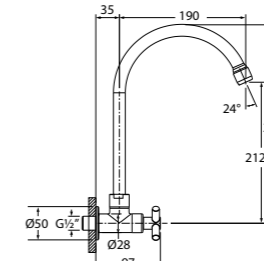

NEW | WGFA310411CP 1/2" Wall-mounted Sink Tap With Swivel (Round Spout)