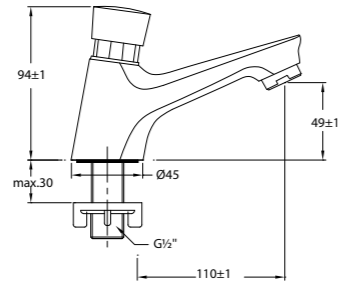

SELF CLOSING TAP FAUCETS

WGFA310235CP 1/2" Delay Action Self Closing Pillar Tap