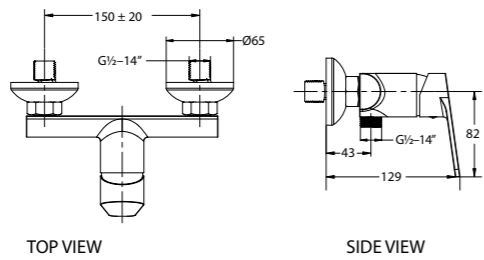

NEW

WGFA310430CP

Single Lever Wall-mounted Shower Mixer Without Shower Kit