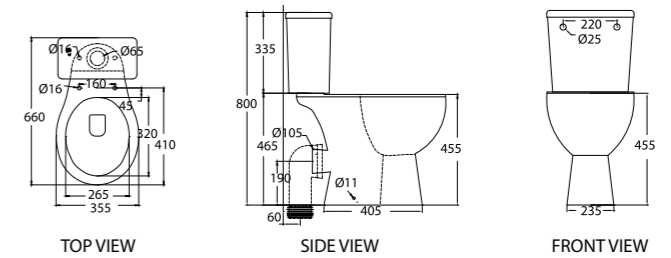

HANDICAP WATER CLOSET

C66(N)/T74(N) BFBLR Add To Set: CF6LK(N) Optional: KF31D CR	WGSC950068W1 WGSC950067W1 WGTS810101W1 WGFT41172XX	Handicap Close-coupled Wash Down 6L WC Set Handicap Close-coupled Wash Down 6L WC Set Seat and Cover Screws and Caps (Chrome) - 2 pcs	S-Trap 60mm P-Trap 190mm