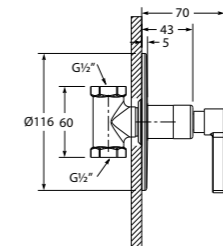

NEW

WGFA310406CP

1/2" Concealed Shower Tap