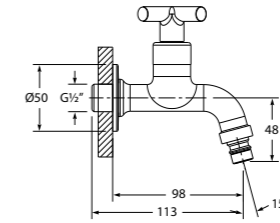

NEW | WGFA310409CP 1/2" Hose Bib Tap With Wall Flange