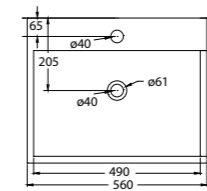

Size in mm:
160 (H)
460 (L)
460 (W)

TOP VIEW

FRONT VIEW

SIDE VIEW

LB10FC | WGVC950028W1 Countertop Wash Basin
• 1 Pre-punched taphole with overflow

Size in mm:
160 (H)
560 (L)
450 (W)

TOP VIEW

FRONT VIEW