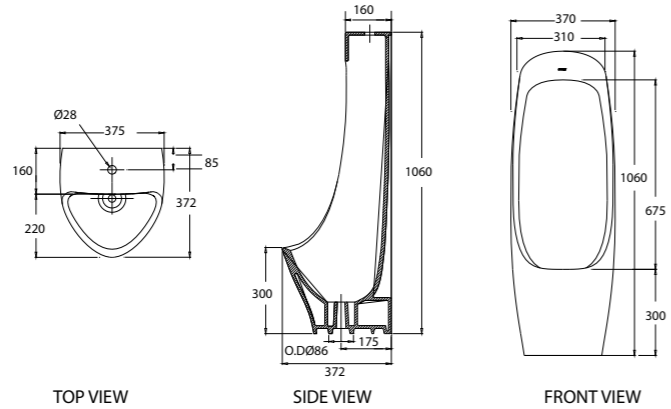

FLOORSTANDING URINAL

U35 | WGVC950021W1 | Urinal Bowl Floorstanding TI cw Waste, Spreader
WGVC950022W1 | Urinal Bowl Floorstanding BI cw Waste, Spreader