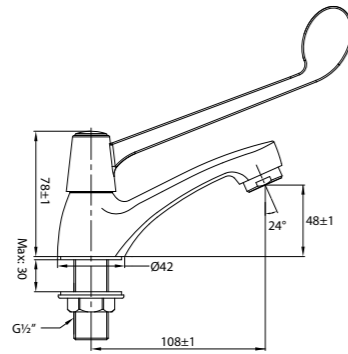

WGFA310263CP 1/2" Wall-mounted Sink Tap With Wall Flange (Round Spout)

SELF CLOSING TAP FAUCETS

WGFA310235CP 1/2" Delay Action Self Closing Pillar Tap

MEDICAL TAP FAUCETS

WGFA310304CP Deck-mounted Medical Pillar Tap

FIXED SHOWER HEADS SHOWER

EC908 | WGFA310305CP Square Rain Shower Head
 • Single Function
 • 202mm x 202mm

EC907 | WGFA310324CP Round Rain Shower Head With Single Function
 • Single Function
 • Ø 228mm

EC906 | WGFA310325CP Shower Head
 • Single Function
 • Ø 100mm