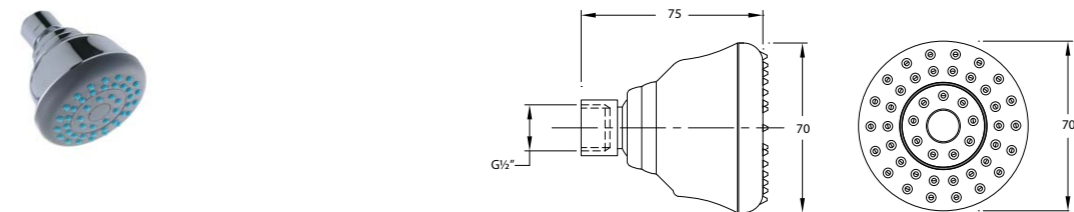

EC901 | WGFA310236CP Shower Head With Chromed Plated
• Single Function
• Ø 70mm