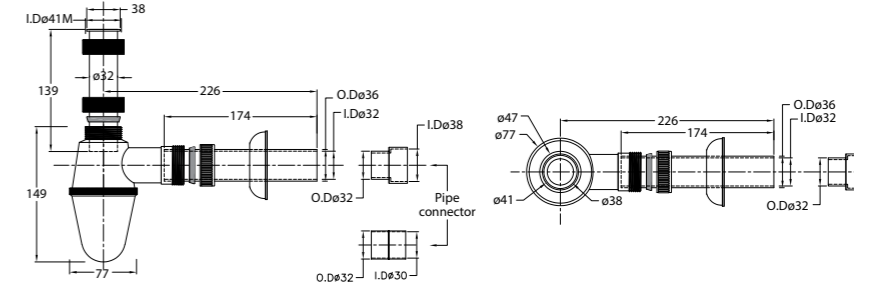

BOTTLE TRAP SHOWER & ACCESSORIES

WGFT410352XX Plastic Bottle Trap