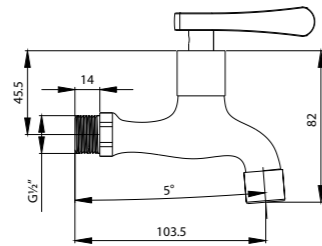

NEW | WGFA310411CP 1/2" Wall-mounted Sink Tap With Swivel (Round Spout)

ARAMISE SERIES FAUCETS

WGFA310257CP 1/2" Basin Pillar Tap

WGFA310258CP 1/2" Hose Bib Tap With Wall Flange

WGFA310259CP 1/2" Bib Tap With Wall Flange