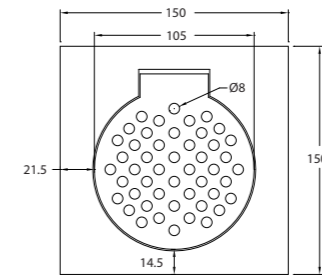

FLOOR TRAPS SHOWER & ACCESSORIES

WGFT410121SS Stainless Steel Floor Trap
• 150 x 150mm