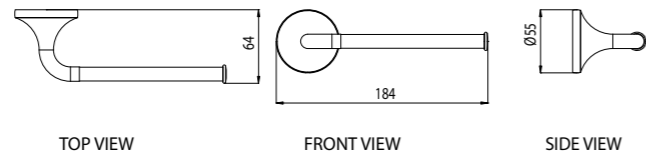

SWIFT SERIES BATHROOM ACCESSORIES

| WGBA110030CP Towel Rack 600mm

| WGBA110031CP Hanger

WGBA110037CP Paper Holder Without Cover Right

WGBA110038CP Paper Holder With Cover

WGBA110015XX Vertical Type Liquid Soap Dispenser