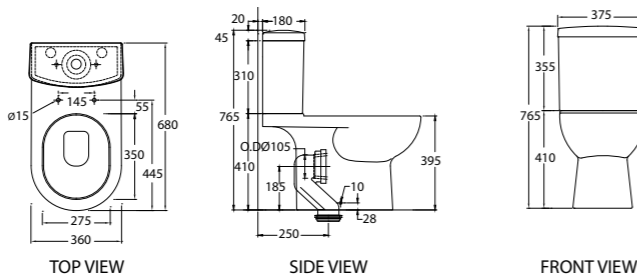

Optional:

KF32D CR

WGFT41209XX Screws, Caps and Brackets - 2 pcs