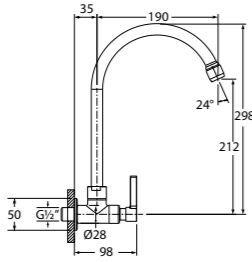

NEW | WGFA310404CP 1/2" Wall-mounted Sink Tap With Swivel (Round Spout)