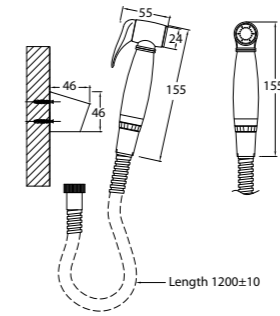

HAND BIDET SHOWER

WGFA310237CP

Hand Bidet Set Cw Hand Spray
• 1.2M Double Interlock Flexible Hose
• Wall-mounted Bracket Abs Chrome Plated