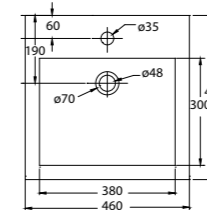

COUNTERTOP WASH BASINS

LB08FC | WGVC950026W1 Countertop Wash Basin
• 1 Pre-punched taphole with overflow

Size in mm:
185 (H)
480 (L)
480 (W)

TOP VIEW

FRONT VIEW

SIDE VIEW

LB09FC | WGVC950027W1 Countertop Wash Basin
• 1 Pre-punched taphole with overflow

Size in mm:
160 (H)
460 (L)
460 (W)

TOP VIEW

FRONT VIEW

SIDE VIEW

LB10FC | WGVC950028W1 Countertop Wash Basin
• 1 Pre-punched taphole with overflow

Size in mm:
160 (H)
560 (L)
450 (W)

TOP VIEW

FRONT VIEW