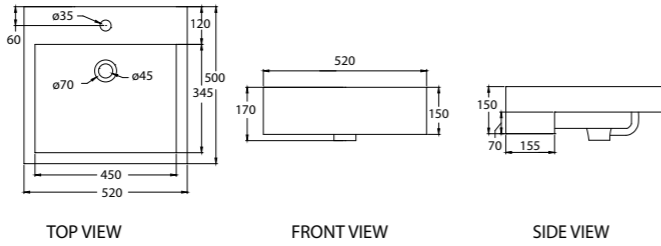

SEMI-RECESSED WASH BASINS

LB07FC

WGVC950025W1

Semi-recessed Wash Basin

- 1 Pre-punched taphole with overflow

Size in mm:
170 (H)
520 (L)
500 (W)

NEW