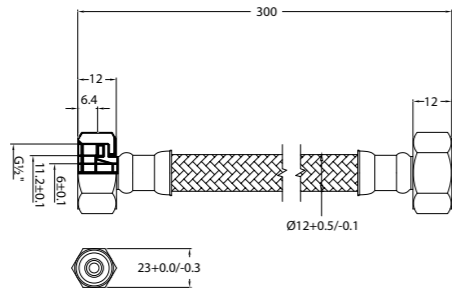

WGFT410353XX

Basin Waste Plug & Chain
• 32mm

FLEXIBLE HOSES SHOWER & ACCESSORIES

WGFA310315CP Double Interlock Shower Hose
• 1.5M

WGFA310317CP Stainless Steel Reinforced Flexible Hose
• 300mm

WALL OUTLET SHOWER & ACCESSORIES