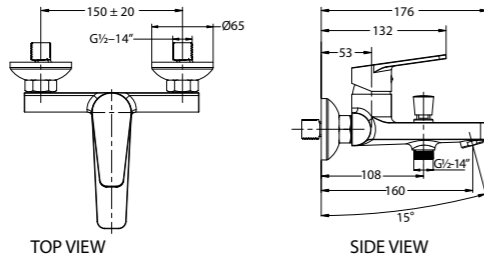

NEW

WGFA310429CP

Single Lever Wall-mounted Bath-shower Mixer Without Shower Kit