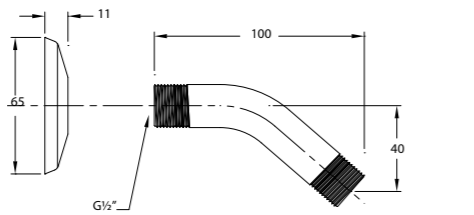

WGFA310239CP

Brass Shower Arm And Flange, Chromed Plated
• 100 mm