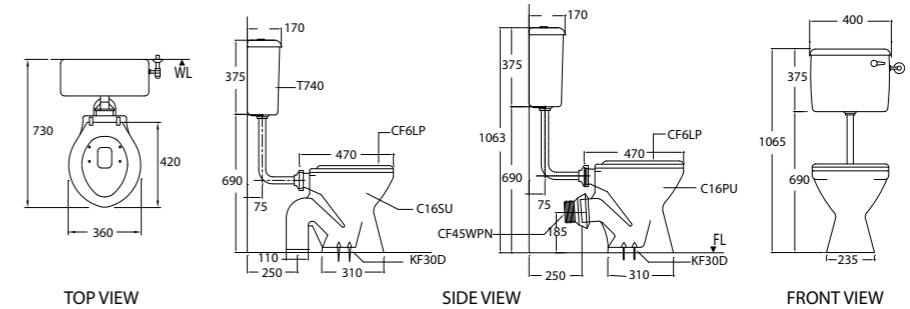

C16S/T740 C16P/T740 Add To Set: CF6LP Optional: KF30D CR	WGSEEQ212W1 WGSEEQ112W1 WGTS81142W1 WGFT41195XX	Pedestal Wash Down With Mid Level VC Cistern 6L WC Set Seat and Cover Screws and Caps (Chrome) - 4 pcs	S-Trap 250mm P-Trap 185mm