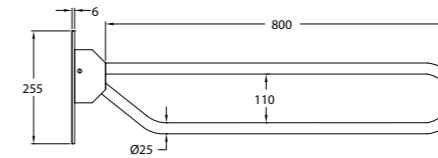

• 800mm x 25mm