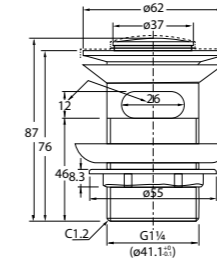

WGFA310237CP

Hand Bidet Set Cw Hand Spray
• 1.2M Double Interlock Flexible Hose
• Wall-mounted Bracket Abs Chrome Plated

WASTE OUTLETS SHOWER & ACCESSORIES

WGFA310329CP

Brass Push Up Pop Up Waste cw Overflow