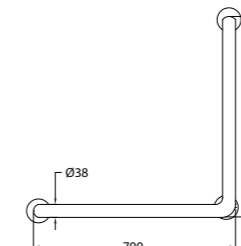

• 700mm x 740mm x 38mm

SSE 26.3 | WGBA110005SS Wall Hinged Support Rail

• 800mm x 25mm

SSE 14 (600) | WGBA110006SS L' Shaped Support Rail

• 600mm x 600mm x 38mm

SSE 14 (700) | WGBA110007SS L' Shaped Support Rail

• 700mm x 700mm x 38mm

FAUCETS

- Monza Series
- Aramise-N Series
- Amori-N Series
- Aramise Series
- Self Closing Tap
- Medical Tap

Faucets are the most important accessory in an ideal bathroom. Econax offers practical and functional ranges of different designs of faucets to suit one's every desire in a bathroom.