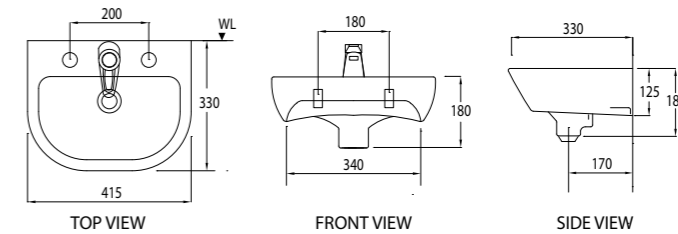

Size in mm:
800 (H)
500 (L)
410 (W)

L400PP

WGSAB100W1

Wall-hung Wash Basin Set

- 3 Semi-punched tapholes with overflow

Size in mm:
180 (H)
415 (L)
330 (W)

L138AG(N)

WGSAPF102W1