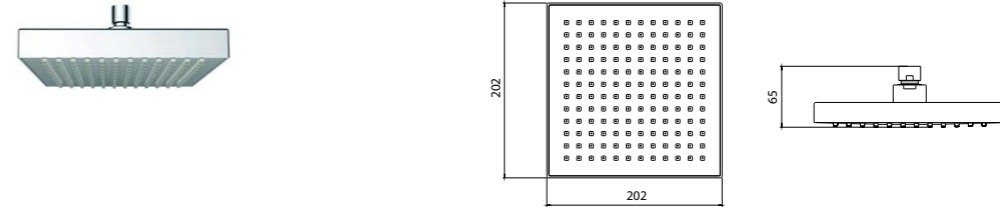

FIXED SHOWER HEADS SHOWER

EC908 | WGFA310305CP Square Rain Shower Head
 • Single Function
 • 202mm x 202mm

EC907 | WGFA310324CP Round Rain Shower Head With Single Function
 • Single Function
 • Ø 228mm

EC906 | WGFA310325CP Shower Head
 • Single Function
 • Ø 100mm