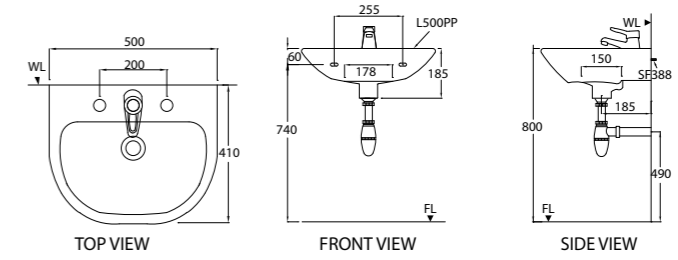

Full Pedestal
Screws and Caps (Chrome) - 2 pcs

L500PP

WGSADD100W1

Wall-hung Wash Basin Set

- 3 Semi-punched tapholes with overflow

Size in mm:
185 (H)
500 (L)
410 (W)

L500PP/LD5

WGSADD102W1