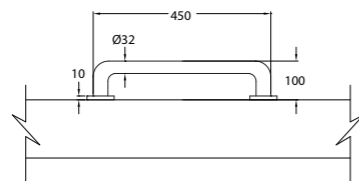

SAFETY BARS BATHROOM ACCESSORIES

• 450mm x 32mm