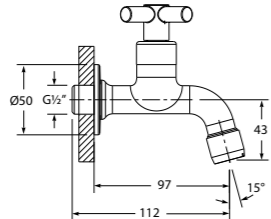

NEW | WGFA310408CP 1/2" Bib Tap With Wall Flange