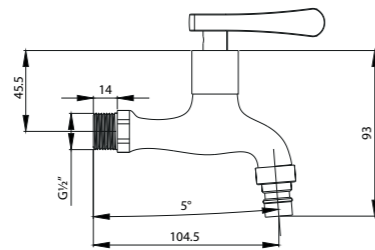

NEW | WGFA310411CP 1/2" Wall-mounted Sink Tap With Swivel (Round Spout)

ARAMISE SERIES FAUCETS

WGFA310257CP 1/2" Basin Pillar Tap

WGFA310258CP 1/2" Hose Bib Tap With Wall Flange

WGFA310259CP 1/2" Bib Tap With Wall Flange