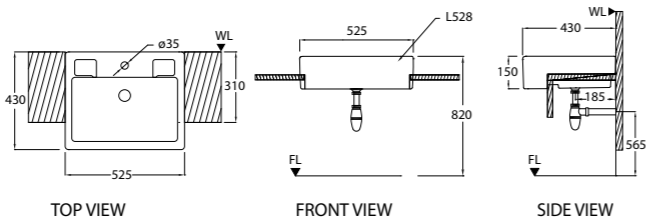

L528FC

WGSASC100W1

Semi-recessed Wash Basin Set

- 1 Pre-punched taphole with overflow

Size in mm:
150 (H)
525 (L)
430 (W)