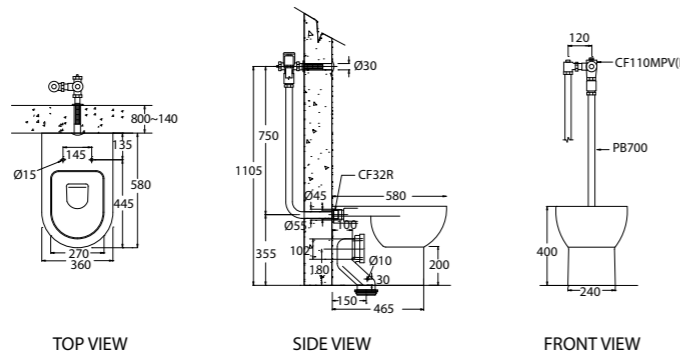

Size in mm:
400 (H)
580 (L)
360 (W)

C28C/CF-110MPV-D WGSESB110W1 Back-to-wall Wash Down BI Operated By Concealed Flush Valve 6L WC Set S-Trap 65mm P-Trap 190mm

Add To Set:
CF-110MPV-D
CF32R
PB700
CF6LK(N)