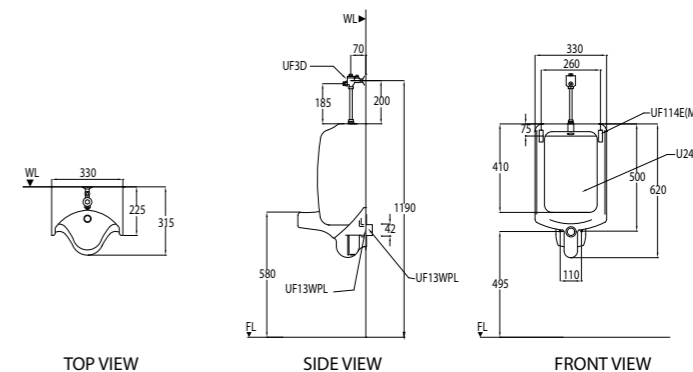

Size in mm:
620 (H)
315 (L)
330 (W)