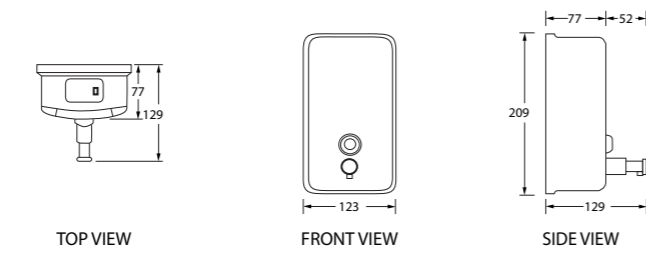

SWIFT SERIES BATHROOM ACCESSORIES

| WGBA110030CP Towel Rack 600mm

| WGBA110031CP Hanger

WGBA110037CP Paper Holder Without Cover Right

WGBA110038CP Paper Holder With Cover

WGBA110015XX Vertical Type Liquid Soap Dispenser