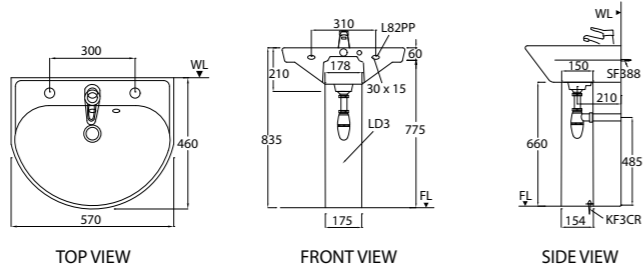

L82PP

WGSADA102W1

Wall-hung Wash Basin Set

- 3 Semi-punched tapholes with overflow

Size in mm:
210 (H)
570 (L)
460 (W)

Optional:
LD3
KF3 CR

WGABQA100W1
WGFT41199XX

Full Pedestal
Screws and Caps (Chrome) - 2 pcs