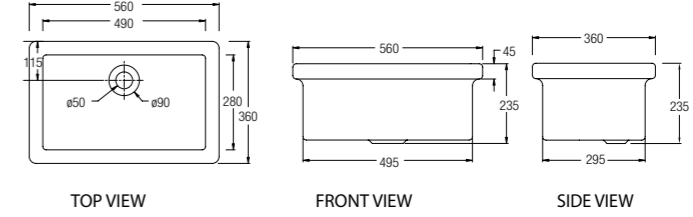

Size in mm:
 205 (H)
 610 (L)
 475 (W)

UTILITY SINKS

LS-3

WGAJLS100W1

Lab Sink
 • Without Taphole without overflow

Size in mm:
 235 (H)
 560 (L)
 360 (W)

NEW

LS560