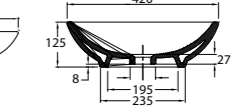

SIDE VIEW

LB13 | WGVC950045W1 Countertop Wash Basin
• Without taphole and overflow

Size in mm:
125 (H)
680 (L)
420 (W)

TOP VIEW

FRONT VIEW

SIDE VIEW

SEMI-RECESSED WASH BASINS

LB07FC