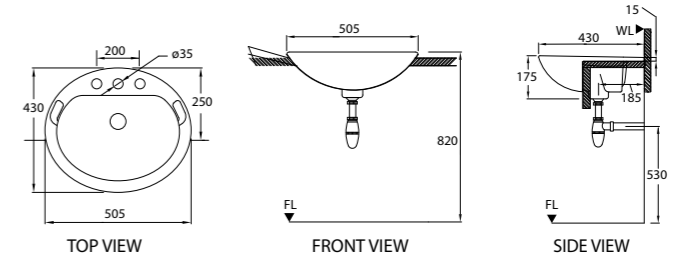

Size in mm:
175 (H)
505 (L)
430 (W)

WALL-HUNG WASH BASINS

L750FC

WGSC950071W1

Wall-hung Wash Basin Set

- 1 Pre-punched taphole with overflow

Size in mm:
165 (H)
760 (L)
510 (W)

L650FC