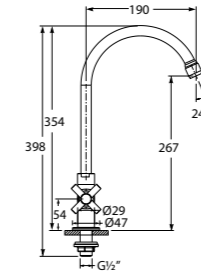

NEW | WGFA310408CP 1/2" Bib Tap With Wall Flange

NEW | WGFA310409CP 1/2" Hose Bib Tap With Wall Flange

NEW | WGFA310412CP 1/2" Angle Valve With Wall Flange

NEW | WGFA310413CP 1/2" Stop Valve With Flange

NEW | WGFA310410CP 1/2" Deck-mounted Sink Tap With Swivel (Round Spout)