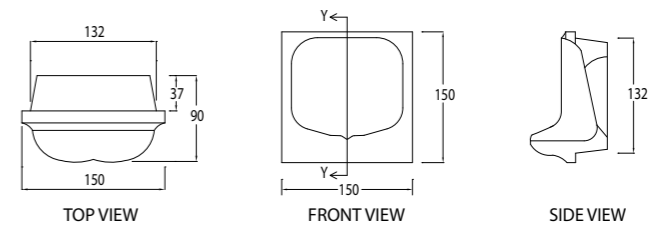

ESH-1 | WGBREB000W1 Semi-Recessed Soap Holder
• 150 (H) x 150 (L) x 90 (W) mm