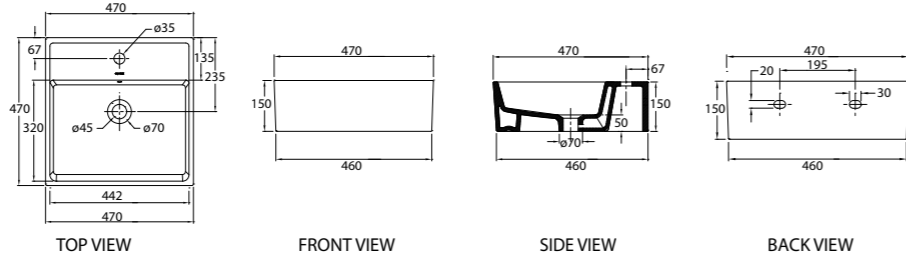

L93FC

WGSC950043W1

Wall-hung Wash Basin Set

- 1 Pre-punched taphole with overflow

Size in mm:
150 (H)
470 (L)
470 (W)