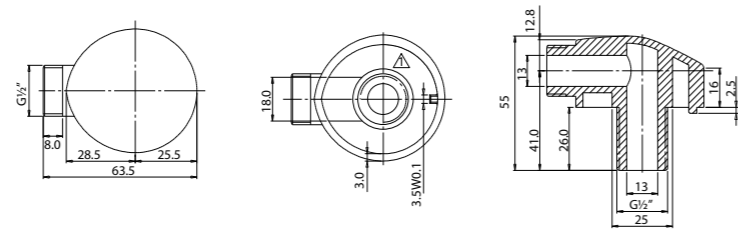

WALL OUTLET SHOWER & ACCESSORIES

WGFA310313CP 1/2" Wall Mounted Outlet (Plastic)