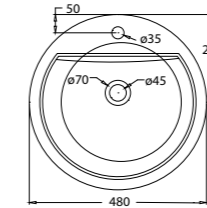

COUNTERTOP WASH BASINS

LB08FC | WGVC950026W1 Countertop Wash Basin
• 1 Pre-punched taphole with overflow

Size in mm:
185 (H)
480 (L)
480 (W)

TOP VIEW

FRONT VIEW

SIDE VIEW

LB09FC | WGVC950027W1 Countertop Wash Basin
• 1 Pre-punched taphole with overflow