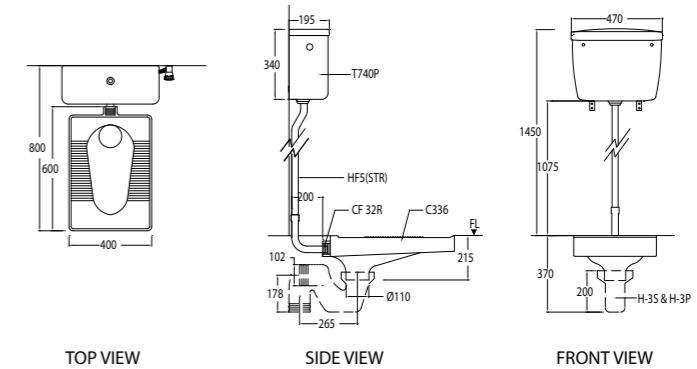

Size in mm:
350 (H)
595 (L)
400 (W)

C336/T740

WGSCDA015W1

Squatting Pan With Integral Footrest Operated By
High Level VC Cistern 6L Set, Pull Lever

Optional:
H3S
H3P

WGBTQA200W1
WGBTQA100W1

S-Trap 265mm
P-Trap 178mm

Size in mm:
370 (H)
600 (L)
400 (W)

C336/T740P

WGSCDA010W1

Squatting Pan With Integral Footrest Operated By
Mid Level VC Cistern 6L Set

Optional:
H3S
H3P

WGBTQA200W1
WGBTQA100W1

S-Trap 265mm
P-Trap 178mm

Size in mm:
370 (H)
600 (L)
400 (W)