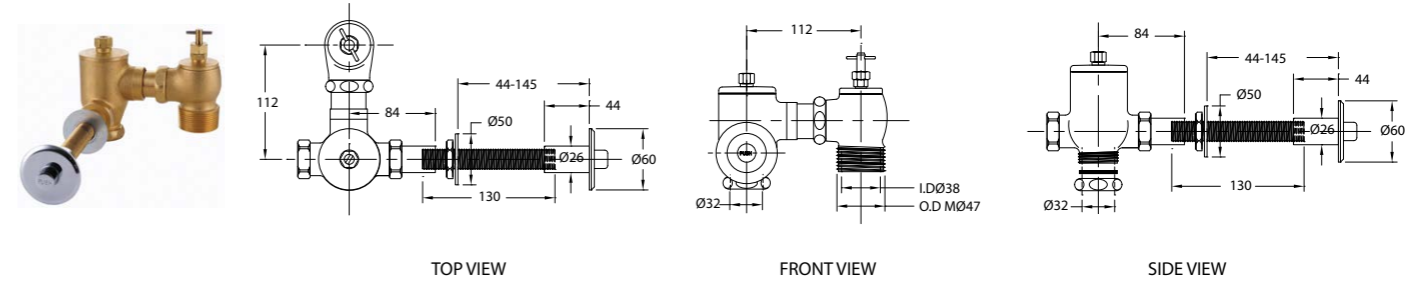

CF-110MPV-D(L) | WGFA310104CP Concealed WC Flush Valve (Low Pressure With Adj Shaft)