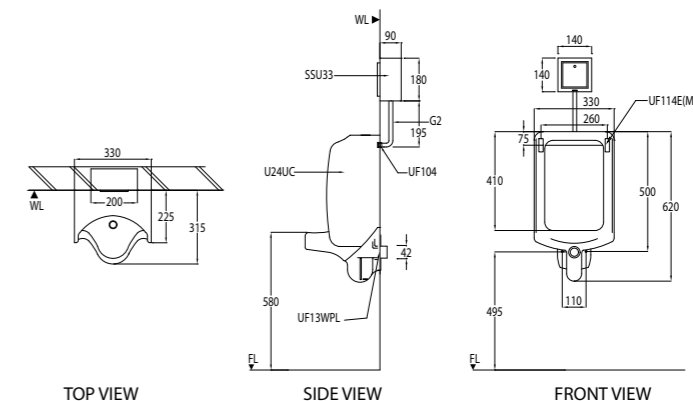

Size in mm:
620 (H)
315 (L)
330 (W)

U24/UF-3-D

WGSIPC120W1

Wall-hung TI Urinal Operated by Urinal Flush Valve Set

Add To Set:
UF-3-D

WGFA310106CP

Flush Valve cw Spud