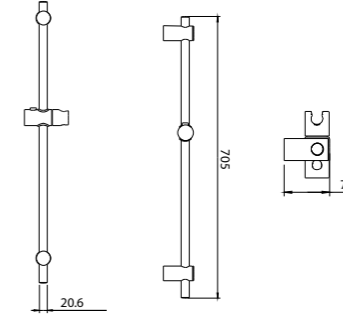

SLIDING BAR SHOWER

WGFA310328CP

Acc Sliding Bar
• 700mm