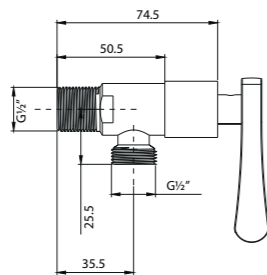

WGFA310260CP 1/2" Angle Valve With Wall Flange