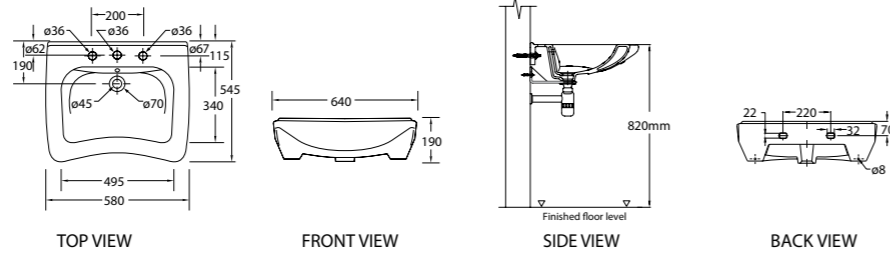

HANDICAP/CLINICAL WASH BASINS

L365PP

WGSAHD100W1

Handicap Wall-hung Wash Basin Set
• 3 Semi-punched tapholes with overflow

Size in mm:
190 (H)
640 (L)
545 (W)

Optional:
LF365(S/S)

WGFT41247SS

S/Steel Safety Bracket - 1pcs

NEW