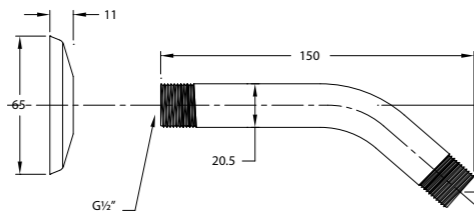

WGFA310240CP

Brass Shower Arm And Flange, Chromed Plated
• 150mm