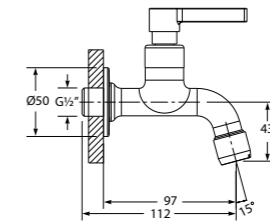

Single Lever Deck-mounted Sink Mixer

ARAMISE-N SERIES FAUCETS

NEW

WGFA310400CP

1/2" Basin Pillar Tap

NEW

WGFA310401CP

1/2" Bib Tap With Wall Flange