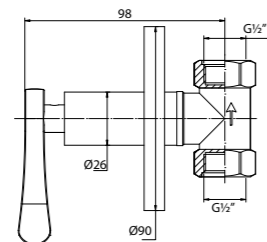

WGFA310275CP 1/2" Concealed Shower Tap