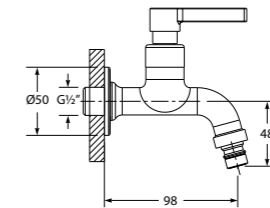

NEW

WGFA310402CP

1/2" Hose Bib Tap With Wall Flange