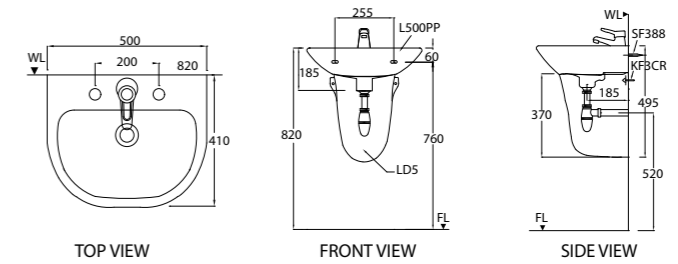

L500PP/LD5

WGSADD102W1

Wall-hung Wash Basin With Half Pedestal Set

- 3 Semi-punched tapholes with overflow

Size in mm:
495 (H)
500 (L)
410 (W)