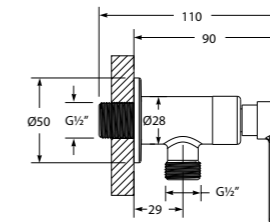

NEW

WGFA310402CP

1/2" Hose Bib Tap With Wall Flange

NEW

WGFA310405CP

1/2" Angle Valve With Wall Flange

NEW

WGFA310406CP