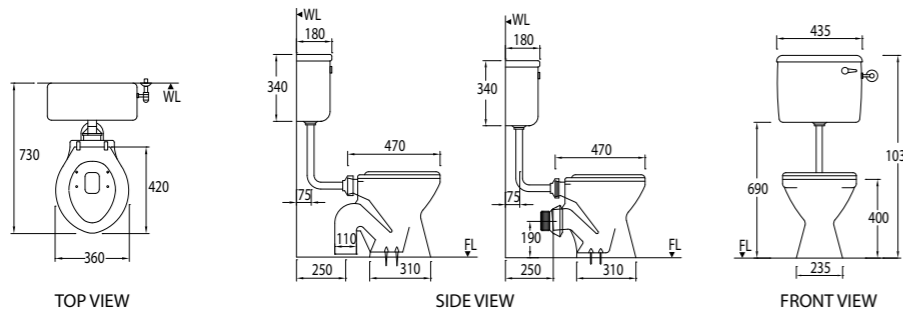

C16S/LT5 C16P/LT5 Add To Set: CF6LP Optional: KF30D CR LT5P	WGSEEQ211W1 WGSEEQ111W1 WGTS81142W1 WGFT41195XX WGFT410209W1	Pedestal Wash Down with Low Level Plastic Cistern 6L WC Set Seat and Cover Screws and Caps (Chrome) - 4 pcs Low Level Plastic Cistern and Lid with Button Type	S-Trap 250mm P-Trap 190mm