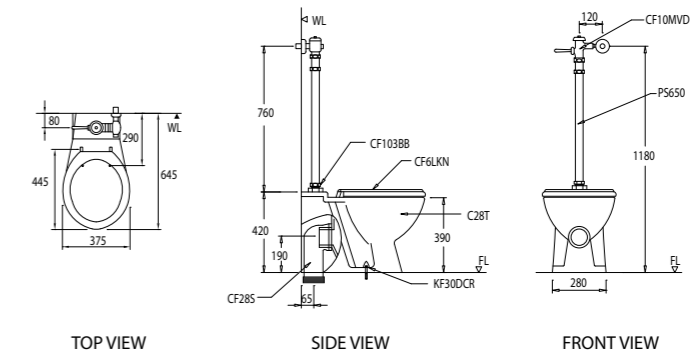

Size in mm:
420 (H)
645 (L)
375 (W)

BACK-TO-WALL WATER CLOSETS

C85C/CF-110MPV-D WGSC950018W1 Back-to-wall Wash Down Operated By Concealed Flush Valve 6L WC Set S-Trap 150mm

Add To Set:
CF-110MPV-D
CF32R
PB700

WGFA310102CP
WGFT41161XX
WGFT41204XX

Concealed Flush Valve (6L)
Rubber Spud (32mm)
700x300x32mm Ø Stainless Steel Bend Pipe

Select & Add To Set:
CF85(S)TF

WGTS800504W1

Soft Close Seat and Cover