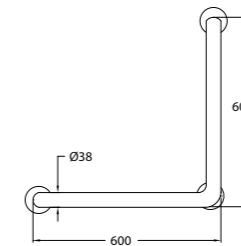

• 700mm x 740mm x 38mm

SSE 26.3 | WGBA110005SS Wall Hinged Support Rail

• 800mm x 25mm

SSE 14 (600) | WGBA110006SS L' Shaped Support Rail

• 600mm x 600mm x 38mm

SSE 14 (700) | WGBA110007SS L' Shaped Support Rail

• 700mm x 700mm x 38mm

FAUCETS

- Monza Series
- Aramise-N Series
- Amori-N Series
- Aramise Series
- Self Closing Tap
- Medical Tap

Faucets are the most important accessory in an ideal bathroom. Econax offers practical and functional ranges of different designs of faucets to suit one's every desire in a bathroom.