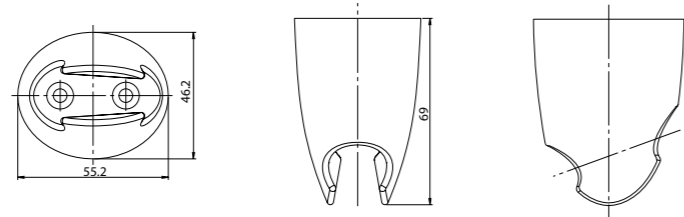

WALL BRACKET SHOWER & ACCESSORIES

WGFA310314CP Fixed Wall Bracket For Hand Shower