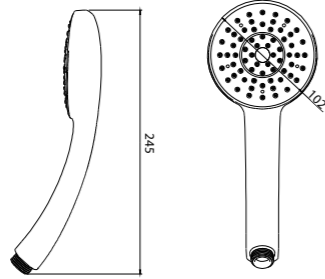

FIXED SHOWER HEADS SHOWER

EC908 | WGFA310305CP Square Rain Shower Head
 • Single Function
 • 202mm x 202mm

EC907 | WGFA310324CP Round Rain Shower Head With Single Function
 • Single Function
 • Ø 228mm

EC906 | WGFA310325CP Shower Head
 • Single Function
 • Ø 100mm

EC901 | WGFA310236CP Shower Head With Chromed Plated
 • Single Function
 • Ø 70mm

HAND SHOWER SHOWER

WGFA310326CP

Hand Shower
• Single Function

SHOWER ARMS SHOWER

WGFA310306CP

Brass Shower Arm And Flange, Chromed Plated
• 400mm