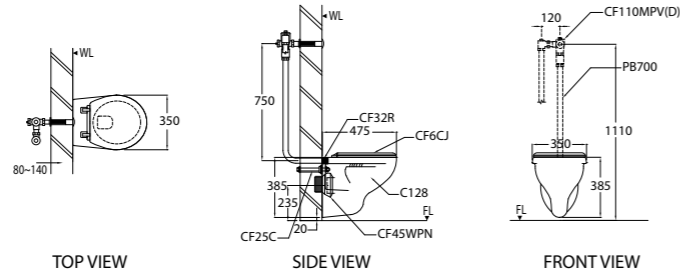

Concealed Flush Valve (6L)
Rubber Spud (32mm)
700x300x32mm Ø Stainless Steel Bend Pipe
Seat and Cover

Size in mm:
385 (H)
475 (L)
350 (W)

C28T/CF-10MV-D WGSESB120W1 Back-to-wall Wash Down TI Operated By Exposed Flush Valve 6L WC Set S-Trap 65mm P-Trap 190mm