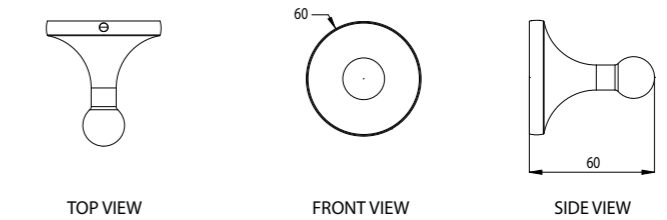

| WGBA110031CP Hanger