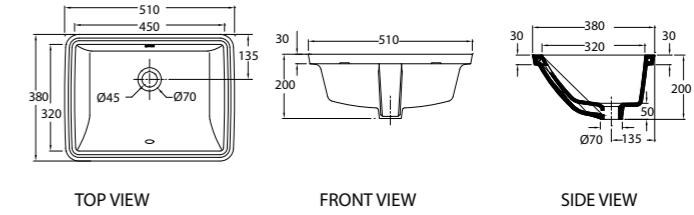

UNDER COUNTER WASH BASINS

L2297U

WGVC950044W1

Under Counter Wash Basin

- Without taphole without overflow

Size in mm:

200 (H)
510 (L)
380 (W)