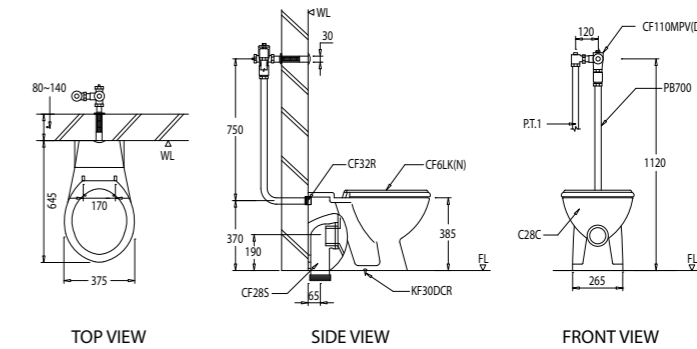

Size in mm:
385 (H)
645 (L)
375 (W)