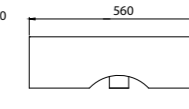

Size in mm:
160 (H)
460 (L)
460 (W)

TOP VIEW

FRONT VIEW

SIDE VIEW

LB10FC | WGVC950028W1 Countertop Wash Basin
• 1 Pre-punched taphole with overflow

Size in mm:
160 (H)
560 (L)
450 (W)

TOP VIEW

FRONT VIEW