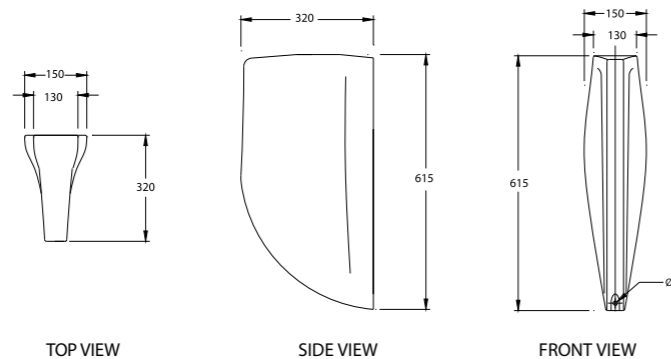

DIVISION

LD7 | WGSTDI001W1 | Division Set