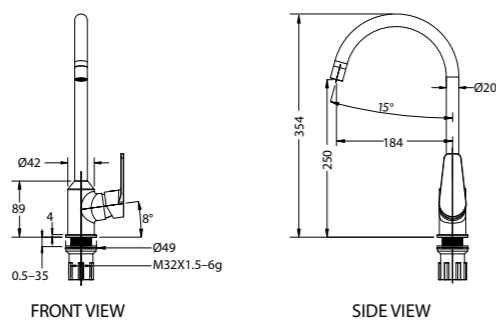

NEW

WGFA310431CP

Single Lever Deck-mounted Sink Mixer