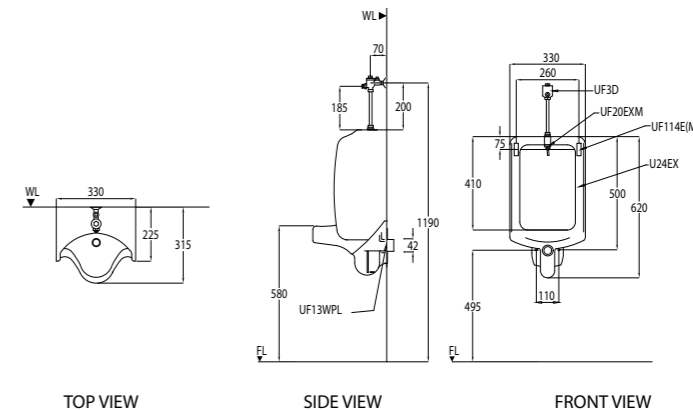

WALL-HUNG URINALS

U24EX/UF-3-D

WGSIPC129W1

Wall-hung TI Urinal With Cleansing Nozzle Operated By Push Button Flush Valve Set

Add To Set:
UF-3-D

WGFA310106CP

Flush Valve cw Spud

Size in mm:
620 (H)
315 (L)
330 (W)