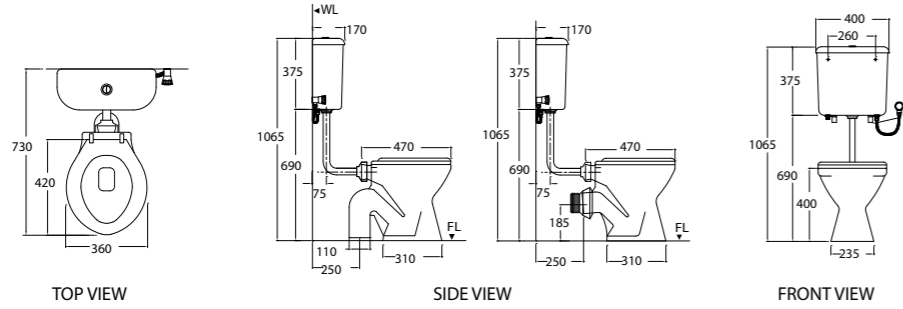

Size in mm:
370 (H)
600 (L)
400 (W)

C336/T740P

WGSCDA010W1

Squatting Pan With Integral Footrest Operated By
Mid Level VC Cistern 6L Set

Optional:
H3S
H3P

WGBTQA200W1
WGBTQA100W1

S-Trap 265mm
P-Trap 178mm

Size in mm:
370 (H)
600 (L)
400 (W)

Size in mm:
370 (H)
600 (L)
400 (W)

LOW LEVEL PEDESTAL WATER CLOSETS

<p>C16S/T820P C16P/T820P</p> <p>Add To Set: CF6LP</p> <p>Optional: KF30D CR</p>	<p>WGSEEQ210W1 WGSEEQ110W1</p> <p>WGTS81142W1</p> <p>WGFT41195XX</p>	<p>Pedestal Wash Down With Low Level Push Button Ceramic Cistern 6L WC Set</p> <p>Seat and Cover</p> <p>Screws and Caps (Chrome) - 4 pcs</p>	<p>S-Trap 250mm P-Trap 185mm</p>
---	--	--	--------------------------------------