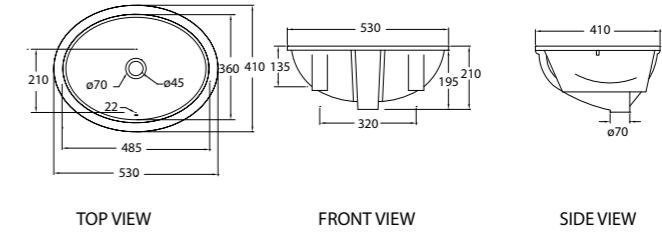

Size in mm:

190 (H)
540 (L)
500 (W)

L2293U

WGSASJ100W1

Under Counter Wash Basin Set

- Without taphole with overflow

Size in mm:

210 (H)
530 (L)
410 (W)