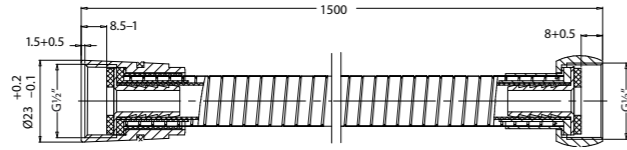

FLEXIBLE HOSES SHOWER & ACCESSORIES

WGFA310315CP Double Interlock Shower Hose
• 1.5M