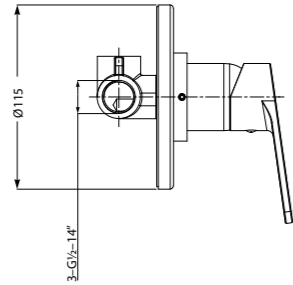

WGFA310426CP

Single Lever Concealed Bath-shower Mixer Without Shower Kit

NEW

WGFA310427CP

Single Lever Concealed Shower Mixer Without Shower Kit

NEW

WGFA310428CP

Single Lever Concealed Shower Tap Without Shower Kit