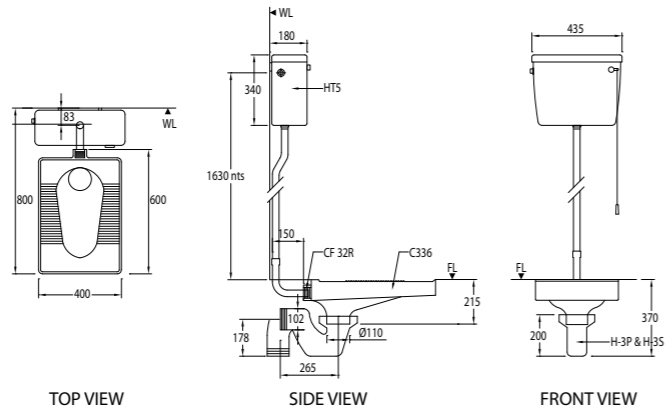

C336/HT5

Optional:
H3S
H3P

WGSCDA011W1 Squatting Pan With Integral Footrest Operated By High Level Plastic Cistern 6L Set, Pull Lever
WGBTQA200W1 S-Trap 265mm
WGBTQA100W1 P-Trap 178mm

Size in mm:
370 (H)
600 (L)
400 (W)

C336

Select & Add To Set:
CF-10MV-D
CF-110MPV-D

Optional:
H3S
H3P

WGSCDA013W1 Squatting Pan With Integral Footrest Operated By Flush Valve 6L Set
WGFA310105CP Exposed Flush Valve (6L)
WGFA310102CP Concealed Flush Valve (6L)
WGBTQA200W1 S-Trap 265mm
WGBTQA100W1 P-Trap 178mm