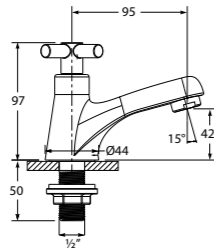

1/2" Concealed Shower Tap

NEW | WGFA310403CP 1/2" Deck-mounted Sink Tap With Swivel (Round Spout)

NEW | WGFA310404CP 1/2" Wall-mounted Sink Tap With Swivel (Round Spout)

AMORI-N SERIES FAUCETS

NEW | WGFA310407CP 1/2" Basin Pillar Tap