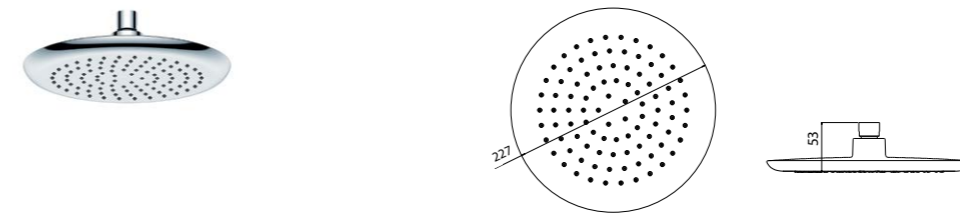

FIXED SHOWER HEADS SHOWER

EC908 | WGFA310305CP Square Rain Shower Head
 • Single Function
 • 202mm x 202mm

EC907 | WGFA310324CP Round Rain Shower Head With Single Function
 • Single Function
 • Ø 228mm

EC906 | WGFA310325CP Shower Head
 • Single Function
 • Ø 100mm