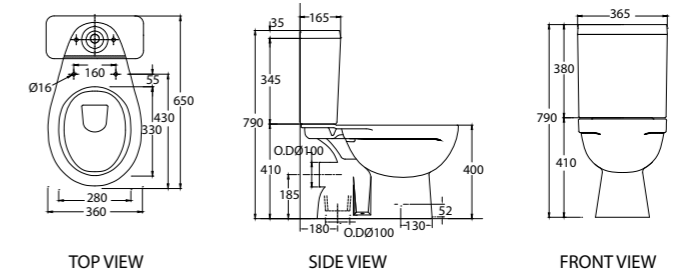

Optional:

KF30D CR

WGFT41195XX Screws and Caps (Chrome) - 2 pcs