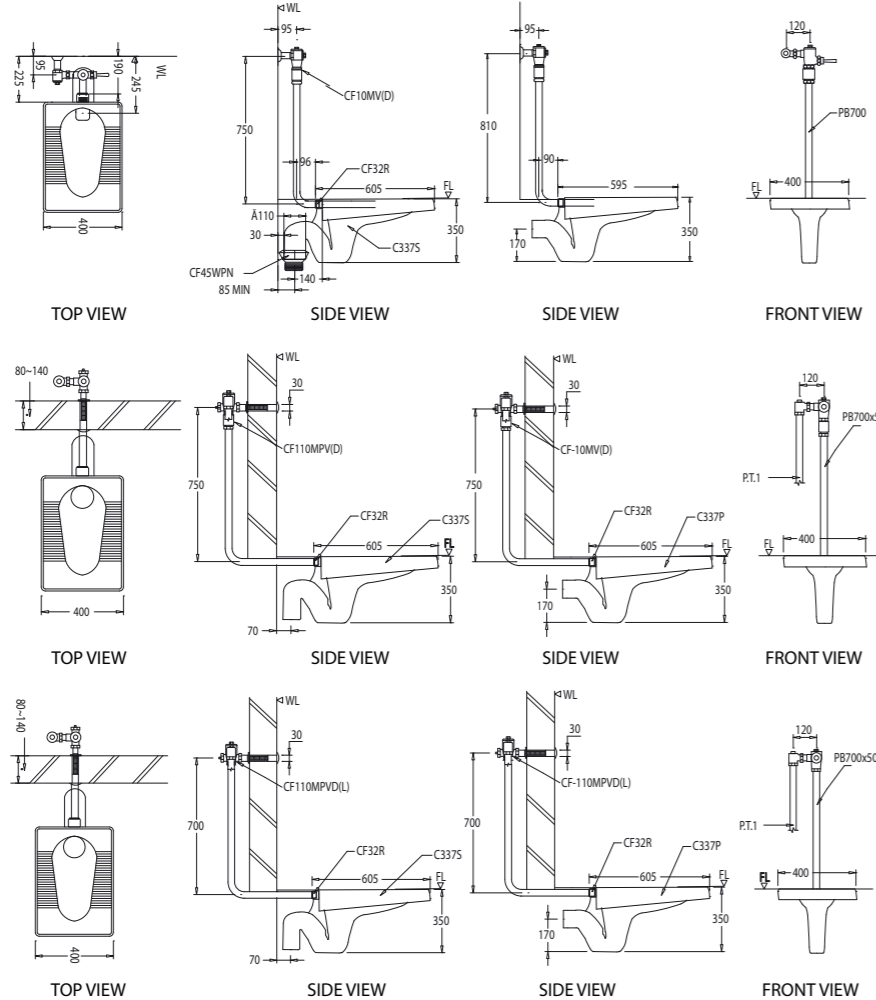

Squatting Pan With Integral Footrest Operated By
Mid Level VC Cistern 6/3L Set

Optional:
H3S
H3P

WGBTQA200W1
WGBTQA100W1

S-Trap 265mm
P-Trap 178mm

Size in mm:
370 (H)
600 (L)
400 (W)

C337S
C337P

WGSCDE215W1
WGSCDE115W1

Squatting Pan With Integral Footrest And Trap
Operated By Flush Valve 6L Set

S-Trap 70mm
P-Trap 170mm

Select & Add To Set:
CF-10MV-D
CF-110MPV-D
CF-110MPV-D(L)

WGFA310105CP
WGFA310102CP
WGFA310104CP

Exposed Flush Valve (6L)
Concealed Flush Valve (6L)
Low pressure Concealed Flush Valve (6L)