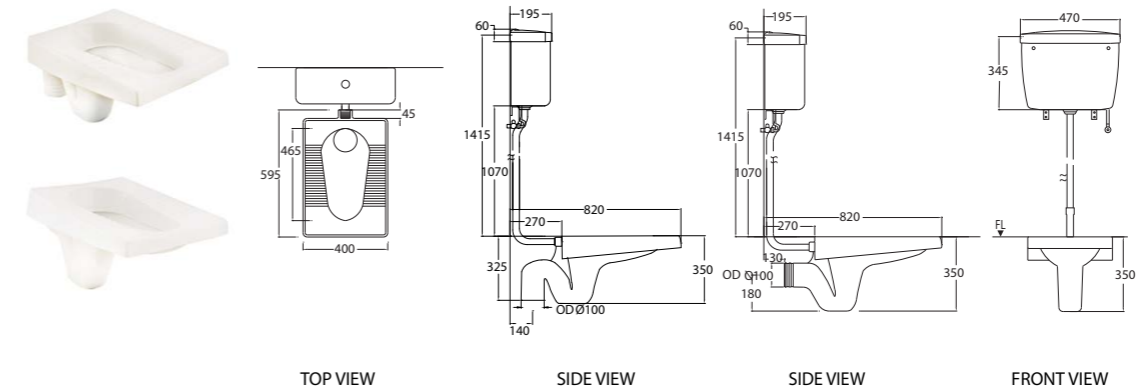

C337S/T740P | WGSCDE211W1 | Squatting Pan With Integral Footrest And Trap
C337P/T740P | WGSCDE111W1 | Operated By Mid Level VC Cistern 6L Set

S-Trap 140mm
P-Trap 180mm