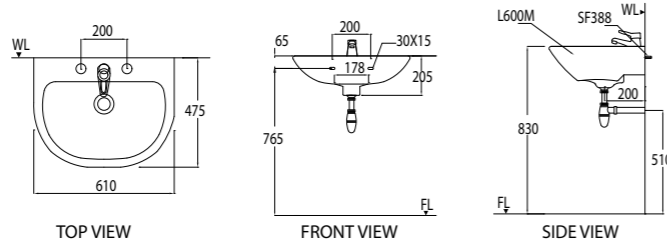

Size in mm:
 205 (H)
 610 (L)
 475 (W)

UTILITY SINKS

LS-3

WGAJLS100W1

Lab Sink
 • Without Taphole without overflow

Size in mm:
 235 (H)
 560 (L)
 360 (W)

NEW

LS560