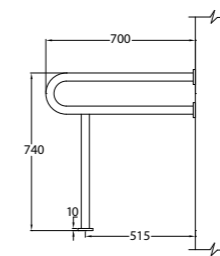

SSE 18 | WGBA110004SS Wall To Floor 'U' Shaped Support Rail

• 700mm x 740mm x 38mm