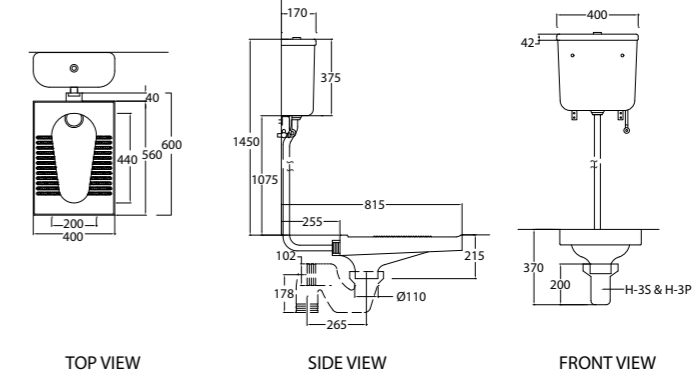

Size in mm:
370 (H)
600 (L)
400 (W)

C337S
C337P

WGSCDE215W1
WGSCDE115W1

Squatting Pan With Integral Footrest And Trap
Operated By Flush Valve 6L Set

S-Trap 70mm
P-Trap 170mm

Select & Add To Set:
CF-10MV-D
CF-110MPV-D
CF-110MPV-D(L)

WGFA310105CP
WGFA310102CP
WGFA310104CP

Exposed Flush Valve (6L)
Concealed Flush Valve (6L)
Low pressure Concealed Flush Valve (6L)