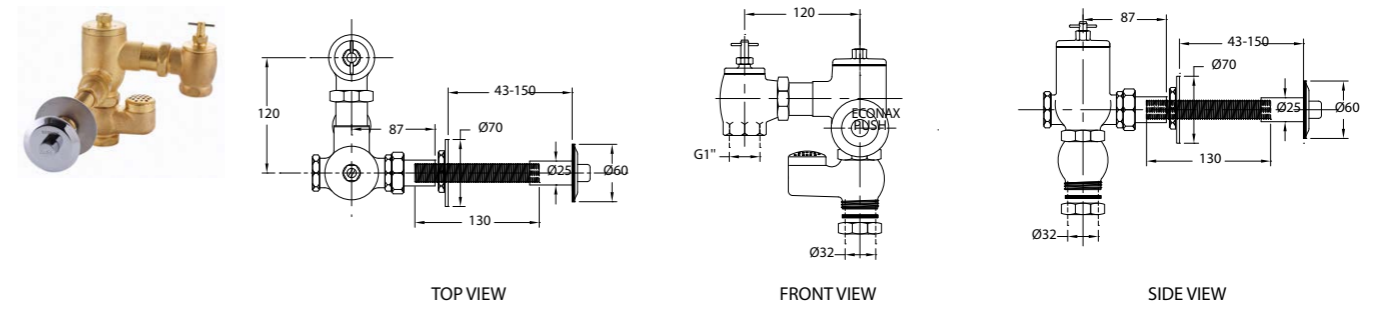

MANUAL FLUSH VALVES COMMERCIAL PRODUCTS

CF-110MPV-D | WGFA310102CP Concealed WC Flush Valve