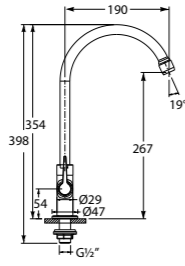

NEW | WGFA310403CP 1/2" Deck-mounted Sink Tap With Swivel (Round Spout)