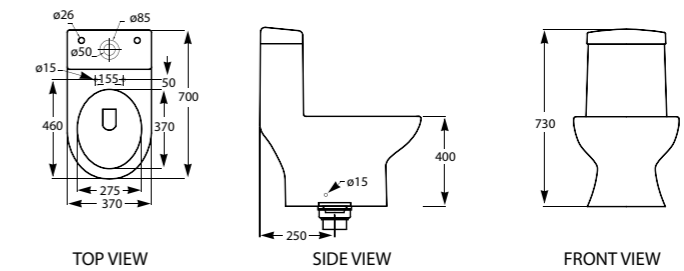

Size in mm:
730 (H)
700 (L)
370 (W)

Econax provides stylish and affordable water closets, from the contemporary to the trendy look. You can find one-piece and wall-hung water closets, which are favoured in more modern and stylish bathrooms. Handicapped units cater to those with special needs and low level pedestal units are ideal for public bathrooms.