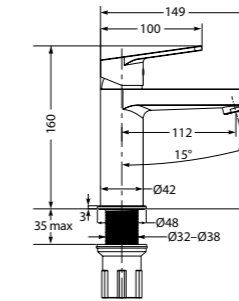

MONZA SERIES FAUCETS

NEW

WGFA310424CP

Single Lever Basin Mixer Without Waste