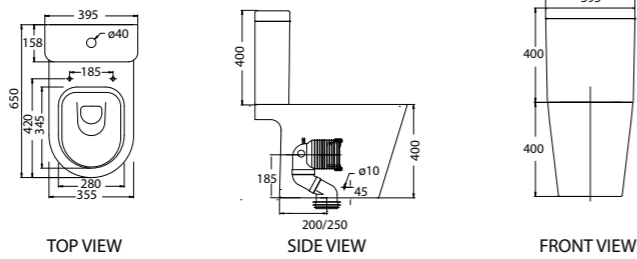

CLOSE-COUPLED WATER CLOSETS

C99S/T99P

WGSEAF220W1 Close-coupled Wash Down 4.5/3L WC Set
WGSEAF221W1 Close-coupled Wash Down 4.5/3L WC Set
WGSEAF222W1 Close-coupled Wash Down 4.5/3L WC Set

S-Trap 200mm
S-Trap 250mm
P-Trap 185mm

C99P/T99P

Add To Set:
CF99(S)TF

WGTS800507W1 Soft Close Seat and Cover

Optional:

KF32D CR

WGFT41209XX Screws, Caps and Brackets - 2 pcs

NEW