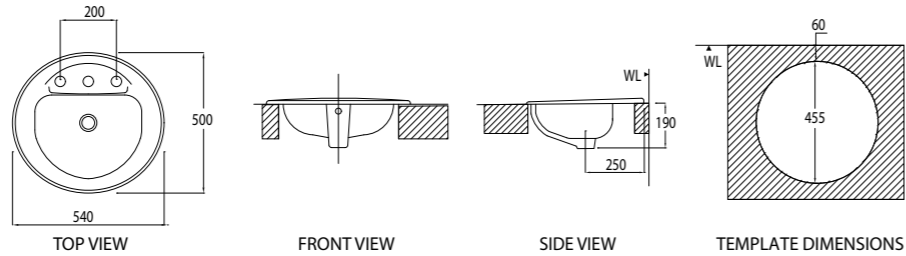

OVER COUNTER WASH BASINS

L2394PP

WGSASK100W1

Over Counter Wash Basin Set

- 3 Semi-punched tapholes without overflow

Size in mm:

190 (H)
540 (L)
500 (W)