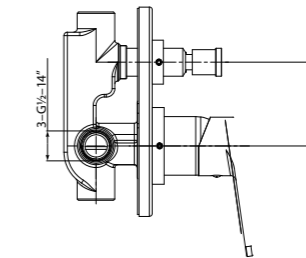

NEW

WGFA310426CP

Single Lever Concealed Bath-shower Mixer Without Shower Kit