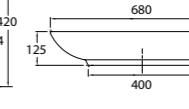

WASH BASINS

Countertop
Semi-recessed
Wall-hung
Over Counter
Under Counter
Handicap / Clinical
Utility Sinks

Basins are the most used fixture in a bathroom, and consequently durability, functionality and practicality are essential to fit them in a bathroom. There is an extensive range of designs, styles and shapes of Econax basins from countertop, semi-recessed, wall-hung, over counter, under counter, clinical and utility sink for each different need.

COUNTERTOP WASH BASINS

LB08FC | WGVC950026W1 Countertop Wash Basin
• 1 Pre-punched taphole with overflow

Size in mm:
185 (H)
480 (L)
480 (W)

LB09FC | WGVC950027W1 Countertop Wash Basin
• 1 Pre-punched taphole with overflow

Size in mm:
160 (H)
460 (L)
460 (W)

LB10FC | WGVC950028W1 Countertop Wash Basin
• 1 Pre-punched taphole with overflow

Size in mm:
160 (H)
560 (L)
450 (W)

LB13 | WGVC950045W1 Countertop Wash Basin
• Without taphole and overflow

Size in mm:
125 (H)
680 (L)
420 (W)

FRONT VIEW