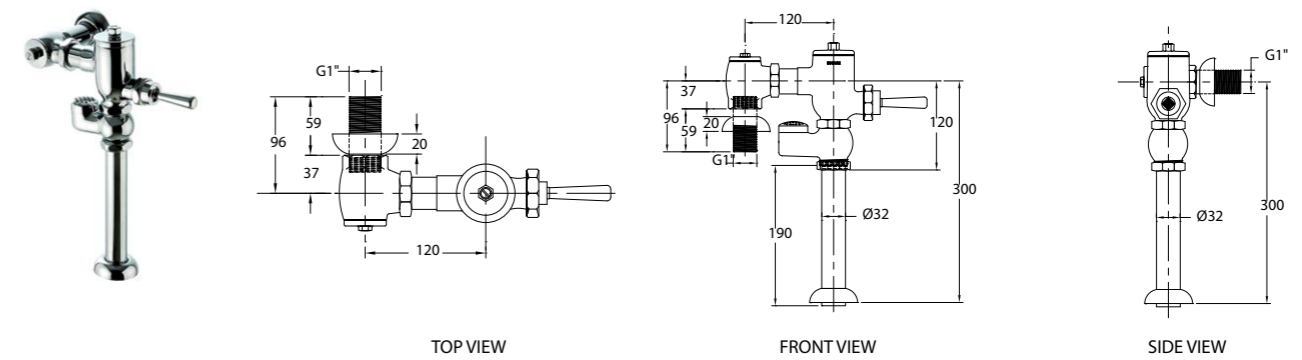

MANUAL FLUSH VALVES COMMERCIAL PRODUCTS

CF-110MPV-D | WGFA310102CP Concealed WC Flush Valve

CF-110MPV-D(L) | WGFA310104CP Concealed WC Flush Valve (Low Pressure With Adj Shaft)

CF-10MV-D | WGFA310105CP Exposed WC Flush Valve