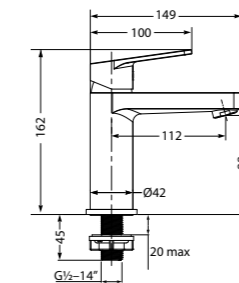

NEW

WGFA310425CP

Single Lever 1/2" Basin Pillar Tap