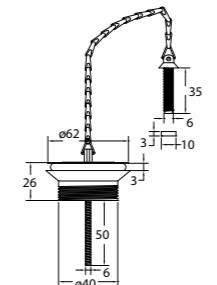

HAND SHOWER SHOWER

WGFA310326CP

Hand Shower
• Single Function

SHOWER ARMS SHOWER

WGFA310306CP

Brass Shower Arm And Flange, Chromed Plated
• 400mm

WGFA310239CP

Brass Shower Arm And Flange, Chromed Plated
• 100 mm

WGFA310240CP

Brass Shower Arm And Flange, Chromed Plated
• 150mm

SLIDING BAR SHOWER

WGFA310328CP

Acc Sliding Bar
• 700mm

HAND BIDET SHOWER

WGFA310237CP

Hand Bidet Set Cw Hand Spray
• 1.2M Double Interlock Flexible Hose
• Wall-mounted Bracket Abs Chrome Plated

WASTE OUTLETS SHOWER & ACCESSORIES

WGFA310329CP

Brass Push Up Pop Up Waste cw Overflow

WGFT410353XX

Basin Waste Plug & Chain
• 32mm