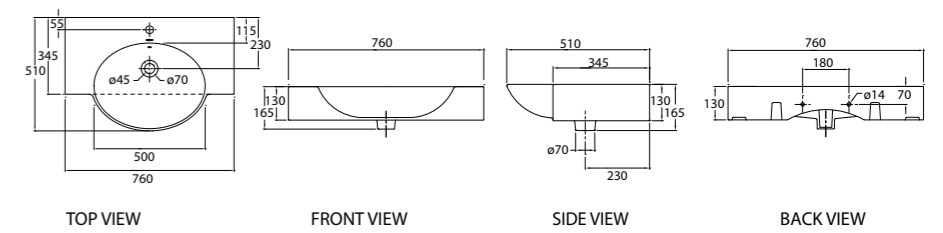

Size in mm:
175 (H)
505 (L)
430 (W)

WALL-HUNG WASH BASINS

L750FC

WGSC950071W1

Wall-hung Wash Basin Set

- 1 Pre-punched taphole with overflow

Size in mm:
165 (H)
760 (L)
510 (W)

L650FC