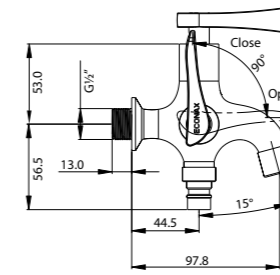

WGFA310261CP 1/2" 2Way Bib Tap With Wall Flange