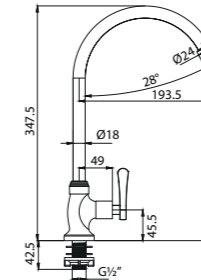

WGFA310260CP 1/2" Angle Valve With Wall Flange

WGFA310275CP 1/2" Concealed Shower Tap

WGFA310261CP 1/2" 2Way Bib Tap With Wall Flange

WGFA310294CP Wall-mounted Basin Tap

WGFA310262CP 1/2" Deck-mounted Sink Tap (Round Spout)