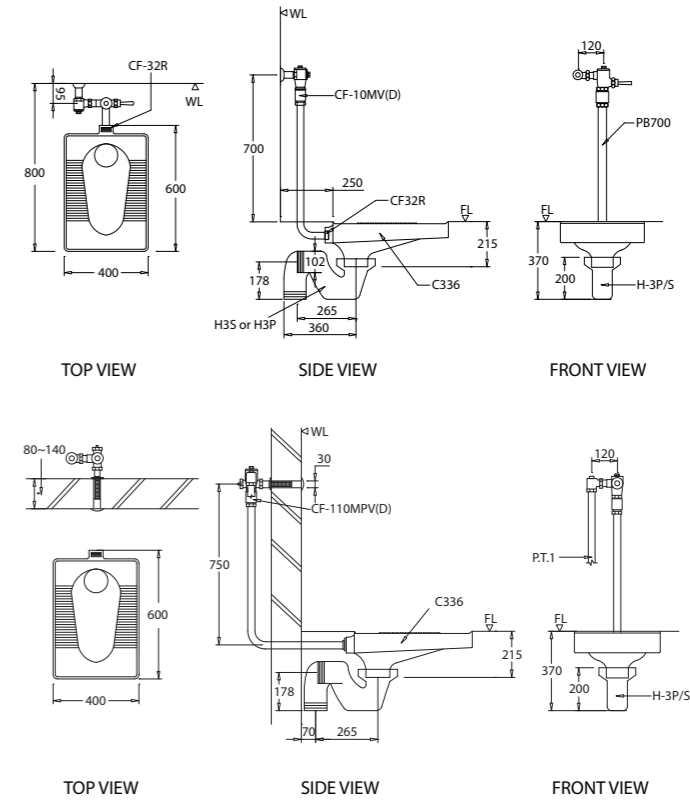

Size in mm:
370 (H)
600 (L)
400 (W)