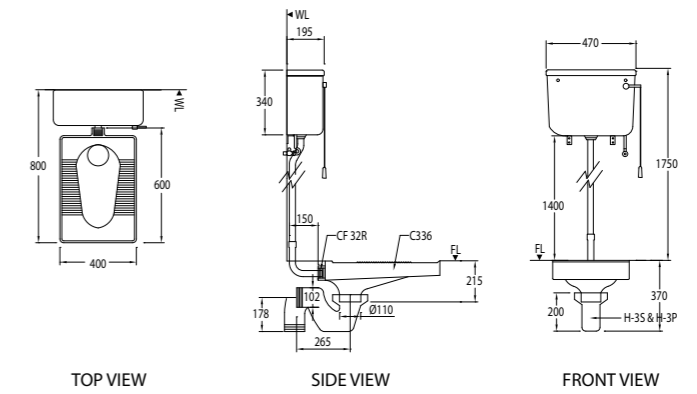

Size in mm:
350 (H)
595 (L)
400 (W)

C336/T740

WGSCDA015W1

Squatting Pan With Integral Footrest Operated By
High Level VC Cistern 6L Set, Pull Lever

Optional:
H3S
H3P

WGBTQA200W1
WGBTQA100W1

S-Trap 265mm
P-Trap 178mm

Size in mm:
370 (H)
600 (L)
400 (W)

C336/T740P

WGSCDA010W1

Squatting Pan With Integral Footrest Operated By
Mid Level VC Cistern 6L Set

Optional:
H3S
H3P

WGBTQA200W1
WGBTQA100W1

S-Trap 265mm
P-Trap 178mm

Size in mm:
370 (H)
600 (L)
400 (W)