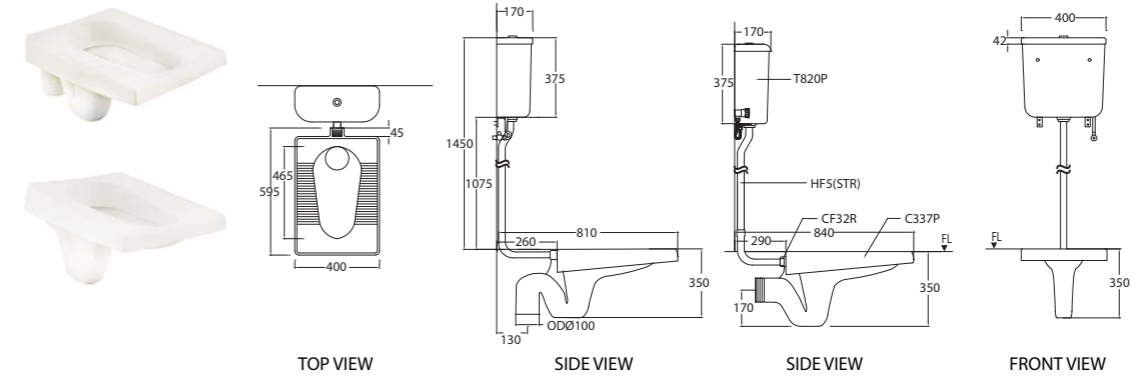

SQUATTING PANS

C337S/T820P | WGSCDE213W1 | Squatting Pan With Integral Footrest And Trap
C337P/T820P | WGSCDE113W1 | Operated By Mid Level VC Cistern 6/3L Set

S-Trap 130mm
P-Trap 170mm