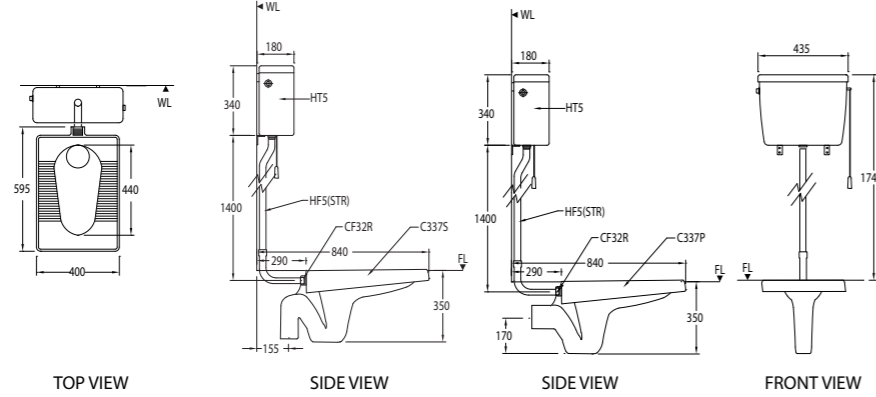

WGSCDE214W1
WGSCDE114W1

Squatting Pan With Integral Footrest And Trap
Operated By High Level Plastic Cistern 6L Set, Pull Lever

S-Trap 155mm
P-Trap 170mm

Size in mm:
350 (H)
595 (L)
400 (W)

C336/T820P

WGSCDA012W1