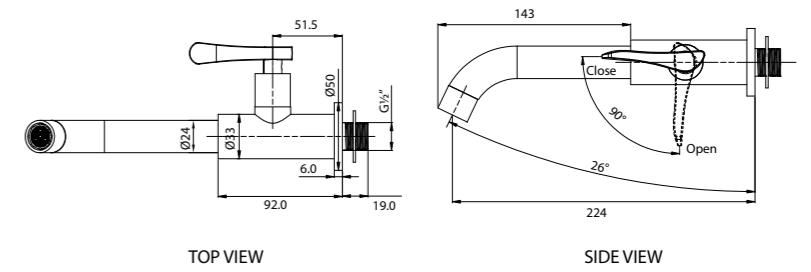

WGFA310260CP 1/2" Angle Valve With Wall Flange

WGFA310275CP 1/2" Concealed Shower Tap

WGFA310261CP 1/2" 2Way Bib Tap With Wall Flange

WGFA310294CP Wall-mounted Basin Tap

WGFA310262CP 1/2" Deck-mounted Sink Tap (Round Spout)