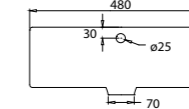

COUNTERTOP WASH BASINS

LB08FC | WGVC950026W1 Countertop Wash Basin
• 1 Pre-punched taphole with overflow

Size in mm:
185 (H)
480 (L)
480 (W)

TOP VIEW

FRONT VIEW

SIDE VIEW

LB09FC | WGVC950027W1 Countertop Wash Basin
• 1 Pre-punched taphole with overflow