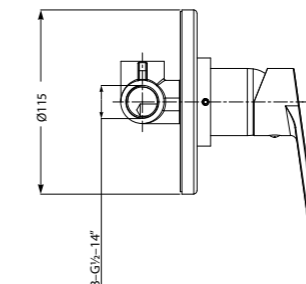

WGFA310426CP

Single Lever Concealed Bath-shower Mixer Without Shower Kit

NEW

WGFA310427CP

Single Lever Concealed Shower Mixer Without Shower Kit

NEW

WGFA310428CP

Single Lever Concealed Shower Tap Without Shower Kit