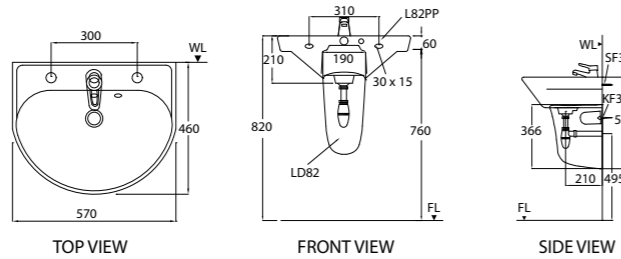

L82PP

WGSADA102W1

Wall-hung Wash Basin Set

- 3 Semi-punched tapholes with overflow

Size in mm:
210 (H)
570 (L)
460 (W)

Optional:
LD82
KF3 CR

WGABQD200W1
WGFT41199XX

Half Pedestal
Screws and Caps (Chrome) - 2 pcs