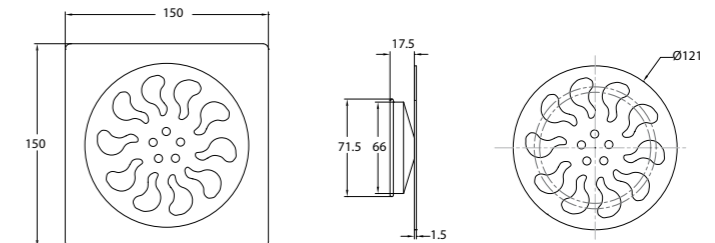

WGFT410351SS Stainless Steel Floor Trap (SUS304) With Anti Insect
• 150 x 150mm