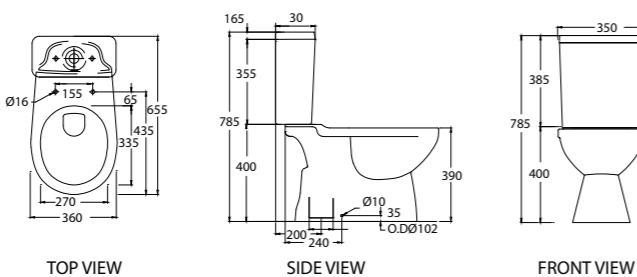

Optional:

KF32D CR

WGFT41209XX Screws, Caps and Brackets - 2 pcs