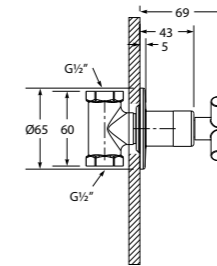

NEW | WGFA310408CP 1/2" Bib Tap With Wall Flange

NEW | WGFA310409CP 1/2" Hose Bib Tap With Wall Flange

NEW | WGFA310412CP 1/2" Angle Valve With Wall Flange

NEW | WGFA310413CP 1/2" Stop Valve With Flange

NEW | WGFA310410CP 1/2" Deck-mounted Sink Tap With Swivel (Round Spout)