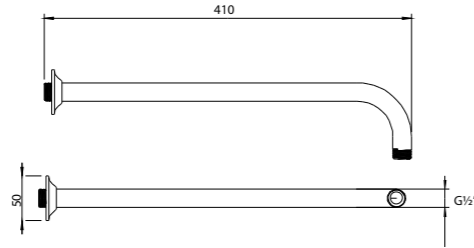

SHOWER ARMS SHOWER

WGFA310306CP

Brass Shower Arm And Flange, Chromed Plated
• 400mm