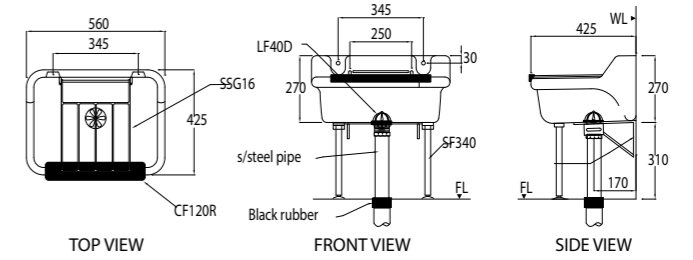

LS560

WGSTPA100W1

Cleaner/Mop Sink Set
• Without taphole without overflow

Size in mm:
270 (H)
560 (L)
425 (W)