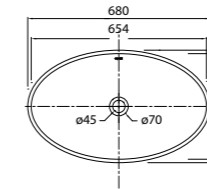

COUNTERTOP WASH BASINS

LB08FC | WGVC950026W1 Countertop Wash Basin
• 1 Pre-punched taphole with overflow

Size in mm:
185 (H)
480 (L)
480 (W)

TOP VIEW

FRONT VIEW

SIDE VIEW

LB09FC | WGVC950027W1 Countertop Wash Basin
• 1 Pre-punched taphole with overflow

Size in mm:
160 (H)
460 (L)
460 (W)

TOP VIEW

FRONT VIEW

SIDE VIEW

LB10FC | WGVC950028W1 Countertop Wash Basin
• 1 Pre-punched taphole with overflow

Size in mm:
160 (H)
560 (L)
450 (W)

TOP VIEW

FRONT VIEW

SIDE VIEW

LB13 | WGVC950045W1 Countertop Wash Basin
• Without taphole and overflow

Size in mm:
125 (H)
680 (L)
420 (W)

TOP VIEW

FRONT VIEW

SIDE VIEW

SEMI-RECESSED WASH BASINS

LB07FC