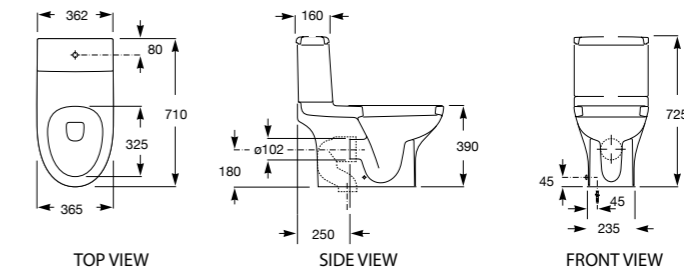

Size in mm:
725 (H)
710 (L)
365 (W)

C3315

WGSC950080W1

One-piece Wash Down 4.5/3L WC Set

S-Trap 250mm

Add To Set:
CF3315(S)

WGTS800530W1

Soft Close Seat and Cover (PP)