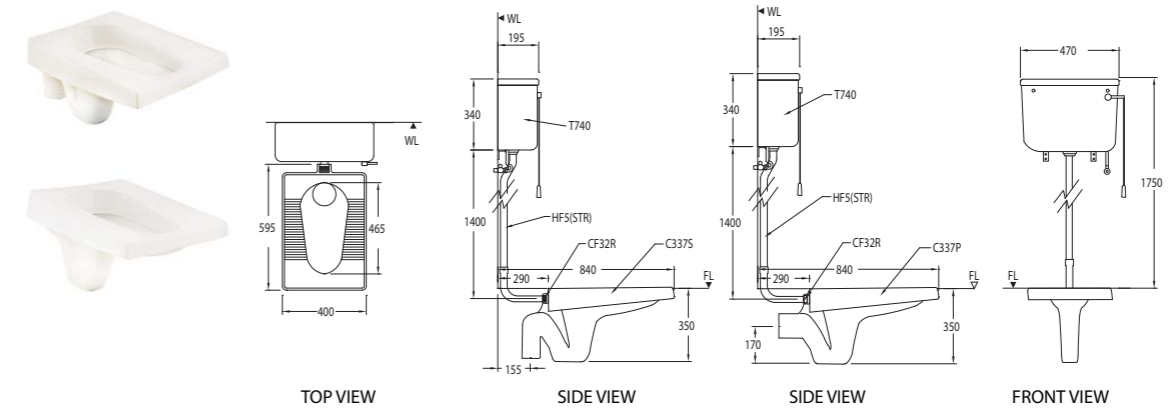

C337S/T740 | WGSCDE210W1 | Squatting Pan With Integral Footrest And Trap Operated
C337P/T740 | WGSCDE110W1 | By High Level VC Cistern 6L Set, Pull Lever

S-Trap 155mm
P-Trap 170mm