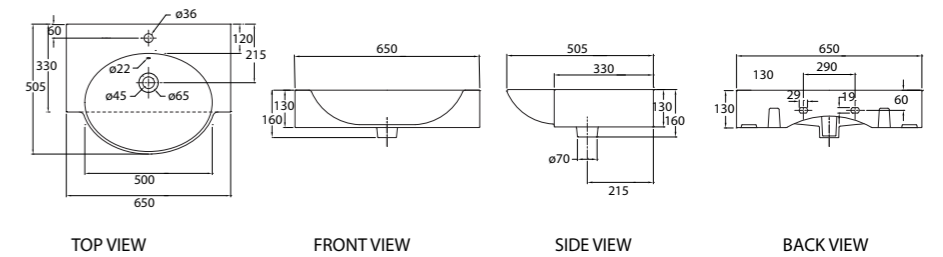

L650FC

WGSC950072W1

Wall-hung Wash Basin Set

- 1 Pre-punched taphole with overflow

Size in mm:
160 (H)
650 (L)
505 (W)