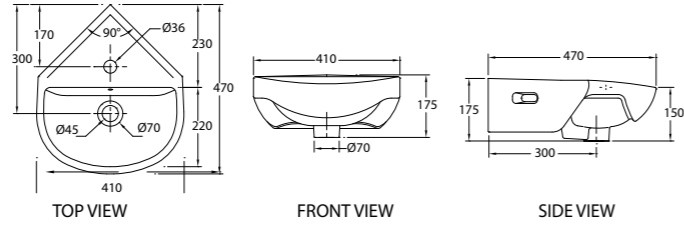

L138AG(N)

WGSAPF102W1

Wall-hung Corner Wash Basin Set

- 1 Pre-punched taphole with overflow

Size in mm:

175 (H)
410 (L)
470 (W)