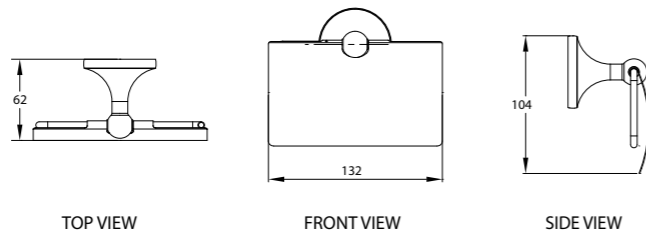

SWIFT SERIES BATHROOM ACCESSORIES

| WGBA110030CP Towel Rack 600mm

| WGBA110031CP Hanger

WGBA110037CP Paper Holder Without Cover Right

WGBA110038CP Paper Holder With Cover

WGBA110015XX Vertical Type Liquid Soap Dispenser