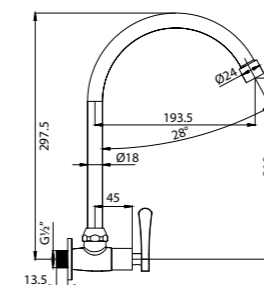

WGFA310263CP 1/2" Wall-mounted Sink Tap With Wall Flange (Round Spout)