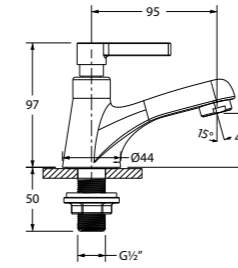

Single Lever Deck-mounted Sink Mixer

ARAMISE-N SERIES FAUCETS

NEW

WGFA310400CP

1/2" Basin Pillar Tap

NEW

WGFA310401CP

1/2" Bib Tap With Wall Flange