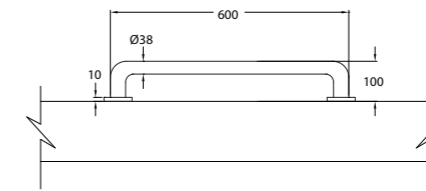

SAFETY BARS BATHROOM ACCESSORIES

SSE2 (450) | WGBA110000SS Straight Grab Bar

• 450mm x 32mm

SSE2 (600) | WGBA110001SS Straight Grab Bar

• 600mm x 38mm

SSE 18 | WGBA110004SS Wall To Floor 'U' Shaped Support Rail