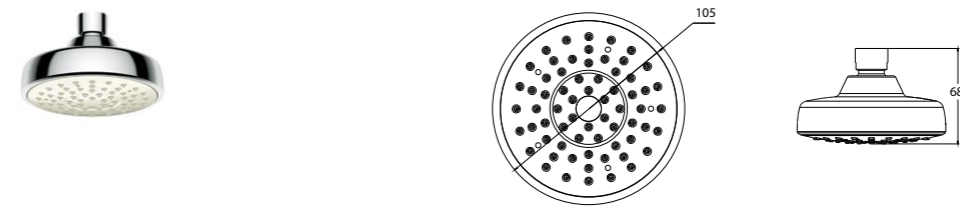

FIXED SHOWER HEADS SHOWER

EC908 | WGFA310305CP Square Rain Shower Head
 • Single Function
 • 202mm x 202mm

EC907 | WGFA310324CP Round Rain Shower Head With Single Function
 • Single Function
 • Ø 228mm

EC906 | WGFA310325CP Shower Head
 • Single Function
 • Ø 100mm