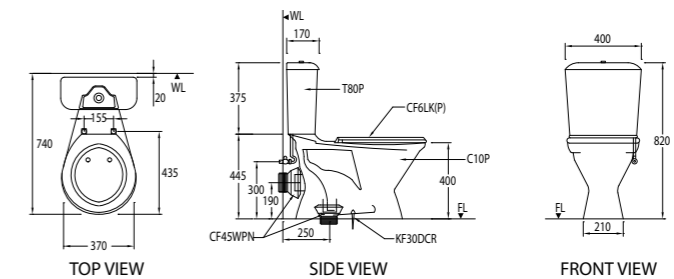

Optional:

KF30D CR

WGFT41195XX Screws and Caps (Chrome) - 2 pcs