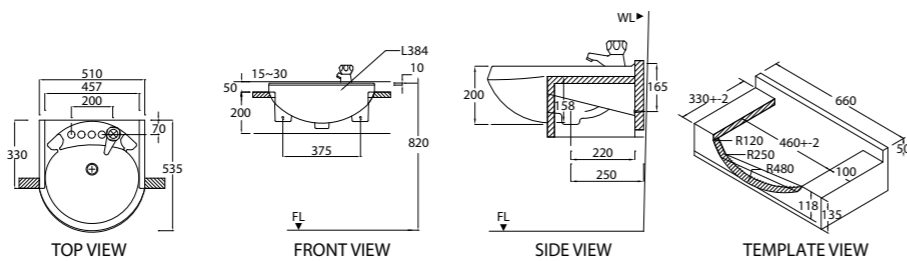

L384PP

WGSASA100W1

Semi-recessed Wash Basin Set

- 3 Semi-punched tapholes with overflow

Size in mm:
200 (H)
510 (L)
535 (W)