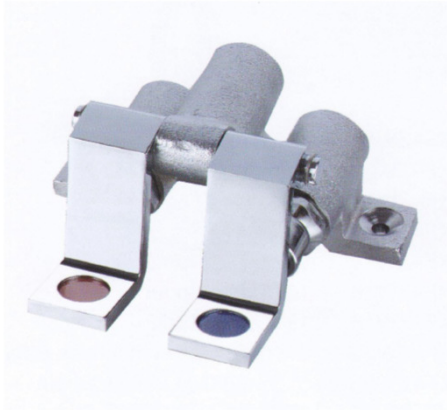

Brand	Global
Model	VIC-PH9921
Descrp	Wall Mounted Jumbo Toilet Roll Holder
Material	Stainless Steel 304
Size	257 x 115 (mm)

Other Accessories

Brand	Global
Model	GFV-N01
Descrp	Double Foot Valve
Material	Chrome Plated Cast Brass
Connection Size	1/2"