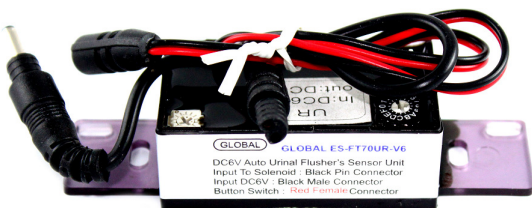

Brand	Global
Model	ES-FT70UR-6V Urinal Sensor Eye
Input	6V
Output	6V