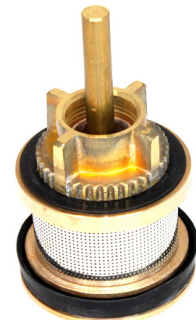

Brand	Global
Model	GP-31400DZR
DZR Bronze WC Piston with Bronze Guide