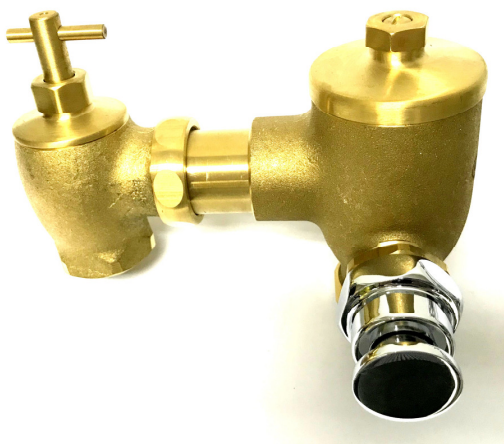

Brand	Global
Model	GL-400V+018 W51B
Description	WC F/V with Hydraulic Fittings for Box Concealed Type
Connection	1" Inlet, 1.1/4" Outlet
Material	Brass
Flush Volume	Not More Than 4.5Litre

Brand	Global
Model	FVC-400V-BHFP
Description	WC F/V with Push Button Assembly For Box Concealed Type
Connection	1" Inlet, 1.1/4" Outlet
Material	Chrome Plated Brass
Flush Volume	Not More Than 4.5Litre

Brand	Global
Model	GL-400V+018 W50A
Description	100mm WC F/V with Hydraulic Fittings for Box Concealed Type
Connection	1" Inlet, 1.1/4" Outlet
Material	Chrome Plated Brass
Flush Volume	Not More Than 4.5Litre

WC Manual Flush Valves

Brand	Global
Model	GL-400V-CD6
Description	Duct Concealed WC F/V with Push Button Assembly
Connection	1" Inlet, 1.1/4" Outlet
Material	Chrome Plated Brass
Flush Volume	Not More Than 4.5Litre

Brand	Global
Model	GL-400V-CD7
Description	Duct Concealed WC F/V with S/S Push Button Assembly
Connection	1" Inlet, 1.1/4" Outlet
Material	Brass / Stainless Steel
Flush Volume	Not More Than 4.5Litre

Brand	Global
Model	FVC-400BHFP
Description	Duct Concealed WC F/V with Push Button Assembly
Connection	1" Inlet, 1.1/4" Outlet
Material	Brass / Chrome Plated Brass
Flush Volume	Not More Than 4.5Litre