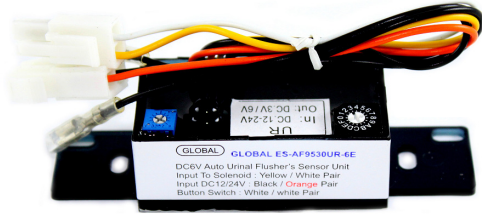

Spare Parts – Sensor Eyes

Brand	Global
Model	ES-AF9530-UR Urinal Sensor Eye
Input	12V / 24V
Output	3V / 6V