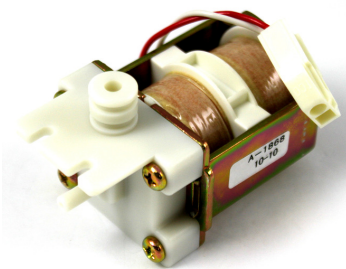

Brand	Global
Model	SOL DC6V 3-Way Type
Voltage	6V
Connection	1/8"

Brand	Global
Model	SOL DC12V 3-Way Type
Voltage	12V
Connection	1/8"

Brand	Global
Model	SOL FT25-6V 2-Way Type
Voltage	6V
Connection	1/8"

Brand	Global
Model	SOL 2W40
Voltage	12V / 24V
Connection	1/8"

Brand	Global
Model	SOL FT6VL90 3-Way Type
Voltage	6V
Connection	1/8"

Brand	Inax
Model	A-1868 For Japan Urinal F/V
Voltage	3V
Connection	1/8"