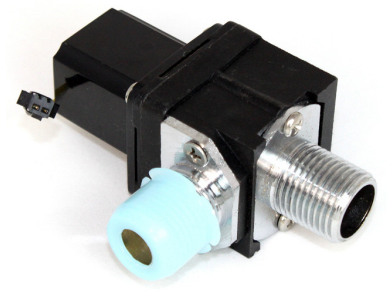

Spare Parts – Hydraulic Valves

Brand	Clippard
Model	MAV2-M5
M5 Female 2-way Hydraulic Plunger Valve	

Brand	Clippard
Model	MJV-2
1/8" Female 2-way Hydraulic Plunger Valve	

Spare Parts – Solenoids

Brand	Global
Model	SOL 2120BR-12V 2-Way Type
Voltage	12V
Connection	1/8"

Brand	Global
Model	SOL DC6V 3-Way Type
Voltage	6V
Connection	1/8"

Brand	Global
Model	SOL DC12V 3-Way Type
Voltage	12V
Connection	1/8"

Brand	Global
Model	SOL FT25-6V 2-Way Type
Voltage	6V
Connection	1/8"

Brand	Global
Model	SOL 2W40
Voltage	12V / 24V
Connection	1/8"

Brand	Global
Model	SOL FT6VL90 3-Way Type
Voltage	6V
Connection	1/8"

Brand	Inax
Model	A-1868 For Japan Urinal F/V
Voltage	3V
Connection	1/8"