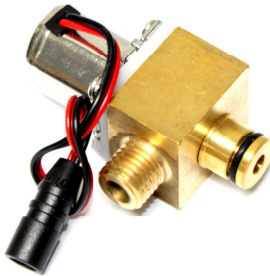

Brand	Global
Model	SOL 2W40
Voltage	12V / 24V
Connection	1/8"

Brand	Global
Model	SOL FT6VL90 3-Way Type
Voltage	6V
Connection	1/8"

Brand	Inax
Model	A-1868 For Japan Urinal F/V
Voltage	3V
Connection	1/8"

Brand	Inax
Model	A-1079 For Japan Urinal F/V
Voltage	3V
Connection	1/8"

Spare Parts – Solenoids

Brand	Global
Model	SOL YF05C-12V
Voltage	12V
Connection	½" x ½"

Brand	Global
Model	SOL YF06-12V
Voltage	12V
Connection	½" x ¾"

Brand	Global
Model	SOL JMC250-6V
Voltage	6V
Connection	1/8" x 1/8"

Brand	Global
Model	SOL RG40SQ-12V Insert Type
Voltage	12V

Brand	Global
Model	SOL YF628-6V Latching Type w/ Built-In Stop Valve
Voltage	12V
Connection	½" x ½"

Brand	Global
Model	SOL FT3225V6-EC Screw-In Latching Type
Voltage	6V

Spare Parts – Push Rod Assemblies

Brand	Global
Model	PRA-TH302
Brass Push Assembly for WC Flush Valve	

Brand	Global
Model	PRA-CK302
Plastic Push Assembly for Global WC Flush Valve	