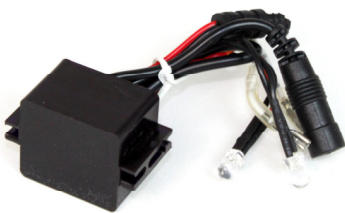

Brand	Global
Model	ES-RK3830EC-6V
	DC6V Sensor Unit (ECO)