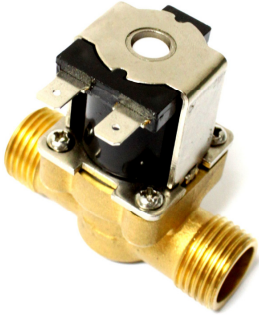

Brand	Global
Model	SOL DC6V 3-Way Type
Voltage	6V
Connection	1/8"

Brand	Global
Model	SOL DC12V 3-Way Type
Voltage	12V
Connection	1/8"

Brand	Global
Model	SOL FT25-6V 2-Way Type
Voltage	6V
Connection	1/8"

Brand	Global
Model	SOL 2W40
Voltage	12V / 24V
Connection	1/8"

Brand	Global
Model	SOL FT6VL90 3-Way Type
Voltage	6V
Connection	1/8"

Brand	Inax
Model	A-1868 For Japan Urinal F/V
Voltage	3V
Connection	1/8"

Brand	Inax
Model	A-1079 For Japan Urinal F/V
Voltage	3V
Connection	1/8"

Spare Parts – Solenoids

Brand	Global
Model	SOL YF05C-12V
Voltage	12V
Connection	½" x ½"

Brand	Global
Model	SOL YF06-12V
Voltage	12V
Connection	½" x ¾"

Brand	Global
Model	SOL JMC250-6V
Voltage	6V
Connection	1/8" x 1/8"

Brand	Global
Model	SOL RG40SQ-12V Insert Type
Voltage	12V

Brand	Global
Model	SOL YF628-6V Latching Type w/ Built-In Stop Valve
Voltage	12V
Connection	½" x ½"