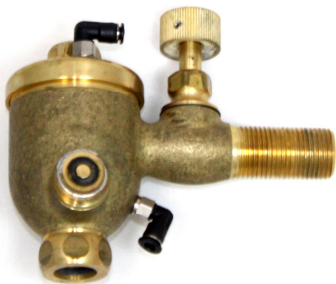

Brand	Global
Model	GL-M2500B-3 
Material	Chrome Plated Brass / Stainless Steel
Spout Length	110mm

Brand	Global
Model	GL-M3000B-3 
Material	Chrome Plated Brass / Stainless Steel
Spout Length	130mm

Brand	Global
Model	GL-801-3 
Material	Chrome Plated Brass / Stainless Steel
Spout Length	95mm

Brand & Model	Global ESV-410V-EB06/24
Description	Exposed Box WC Sensor F/V with Front/Side Hydraulic Push Button (6V/24V)
Size / Connection	260mm x 200mm x 125mm 1" Inlet, 1.1/4" Outlet
Material	Stainless Steel
Flush Volume	Not More Than 4.5Litre
Pressure Range	0.7 ~ 3.0 Bar

Urinal Manual Flush Valves

Brand	Global
Model	GL-230P 
Description	Exposed Push Button Urinal F/V
Connection	½" Inlet, ½" Outlet
Material	Chrome Plated Brass
Flush Volume	Not More Than 1.5Litre

Brand	Global
Model	GL-230-CD4 
Description	Duct Concealed Urinal F/V with Push Button Assembly
Connection	½" Inlet, ½" Outlet
Material	Brass
Flush Volume	Not More Than 1.5Litre

Brand	Global
Model	GL-230P SPL4 
Description	Urinal F/V with Hydraulic Fittings for Concealed Use
Size / Connection	½" Inlet, ½" Outlet
Material	Brass
Flush Volume	Not More Than 1.5Litre

Brand	Global
Model	GL-230-F15 H28 
Description	Box Concealed Manual Urinal F/V with Hydraulic Push Button
Size / Connection	150 x 150mm ½" Inlet, ½" Outlet
Material	Stainless Steel
Flush Volume	Not More Than 1.5Litre