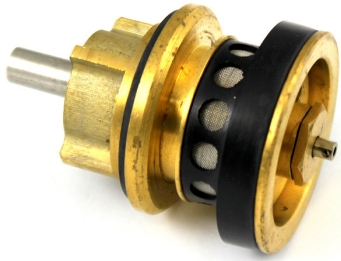

Spare Parts – Pistons for WC Flush Valve

Brand	Global
Model	CK-31320
WC Brass Piston with Brass Guide	

Brand	Global
Model	CK-31320P
WC Brass Piston with Plastic Guide for Global GL-400 Series	

Brand	Global
Model	GP-40032
WC Brass Piston with Brass Guide and Air Hole	

Brand	Global
Model	GP-41032
WC Brass Piston with Brass Guide & Loose Pin	

Brand	Global
Model	GPL-31320P
WC Brass Piston with Plastic Guide	

Brand	Global
Model	GP-31400DZR
DZR Bronze WC Piston with Bronze Guide	

Brand	Global
Model	GP-400
WC Brass Piston with Brass Guide w/o Air Hole	

Brand	Global
Model	CK-31320BZ
WC Bronze Piston with Plastic Guide and SUS316 Pin	

Brand	Global
Model	TT31320BZ
WC Bronze Piston with Bronze Guide for Japan WC Flush Valve	

Spare Parts – Pistons for WC Flush Valve

Brand	Global
Model	GP-57532
WC Brass Piston with Brass Guide & Loose Pin	

Brand	Global
Model	GP-A580-DZR
DZR Bronze WC Piston for Inax/Kakudai Flush Valves	

Brand	Inax
Model	A-3189
Japan Made WC Piston with Loose Pin	