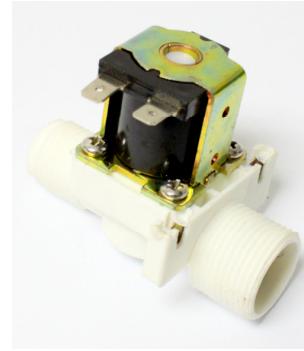

Brand	Global
Model	SOL DC6V 3-Way Type
Voltage	6V
Connection	1/8"

Brand	Global
Model	SOL DC12V 3-Way Type
Voltage	12V
Connection	1/8"

Brand	Global
Model	SOL FT25-6V 2-Way Type
Voltage	6V
Connection	1/8"

Brand	Global
Model	SOL 2W40
Voltage	12V / 24V
Connection	1/8"

Brand	Global
Model	SOL FT6VL90 3-Way Type
Voltage	6V
Connection	1/8"

Brand	Inax
Model	A-1868 For Japan Urinal F/V
Voltage	3V
Connection	1/8"

Brand	Inax
Model	A-1079 For Japan Urinal F/V
Voltage	3V
Connection	1/8"

Spare Parts – Solenoids

Brand	Global
Model	SOL YF05C-12V
Voltage	12V
Connection	½" x ½"

Brand	Global
Model	SOL YF06-12V
Voltage	12V
Connection	½" x ¾"

Brand	Global
Model	SOL JMC250-6V
Voltage	6V
Connection	1/8" x 1/8"

Brand	Global
Model	SOL RG40SQ-12V Insert Type
Voltage	12V

Brand	Global
Model	SOL YF628-6V Latching Type w/ Built-In Stop Valve
Voltage	12V
Connection	½" x ½"