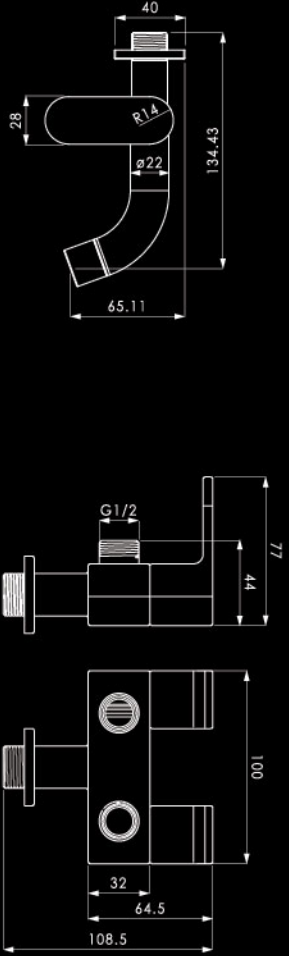

Single lever tall pillar basin
cold tap without pop up waste

**ANDFC
9142**

Single lever tall pillar basin
cold tap without pop up waste

BIB TAPS

**ANDFC
9145**

Bib tap

**ANDFC
9146**

Hose bib tap

**ANDFC
9151**

Two way bib tap with 1/2"
hose connector

**ANDFC
9152**

Two way bib tap with 1/2"
hose connector

**ANDFC
9126**

Wall flanged brass CP 1/2" bib tap

KITCHEN SINK FAUCETS

**ANKFC
9316**

Single lever wall mounted
kitchen cold tap

**ANKFC
9312**

Single lever
pillar mounted
kitchen cold tap

CONCEALED COLD STOPVALVES

**ANSCC
9421**

Single lever concealed
cold stopvalve

**ANSCC
9420**

Single lever concealed
cold stopvalve

■ ANDFC 9145

■ ANDFC 9146

■ ANKFC 9312

■ ANKFC 9316

■ ANDFC 9151

■ ANDFC 9152

■ ANDFC 9147

■ ANDFC 9141