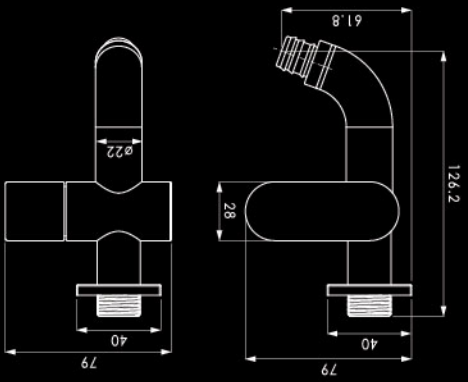

■ ANDFC 9146