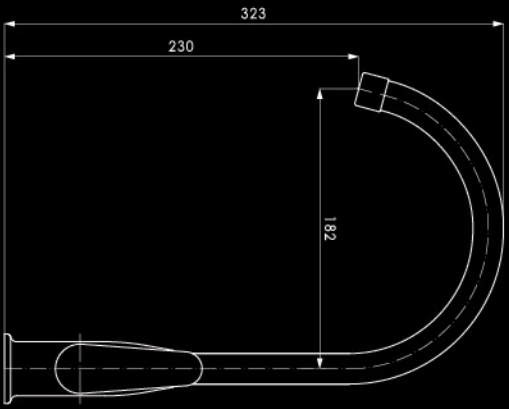

■ ANKFC 9312