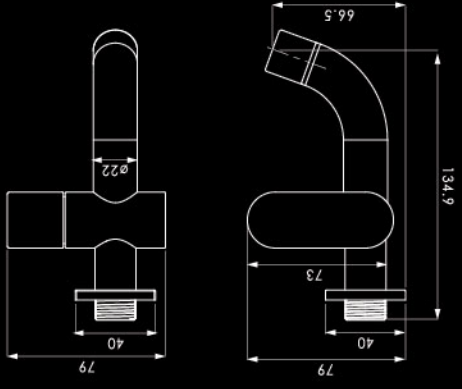

■ ANDFC 9145