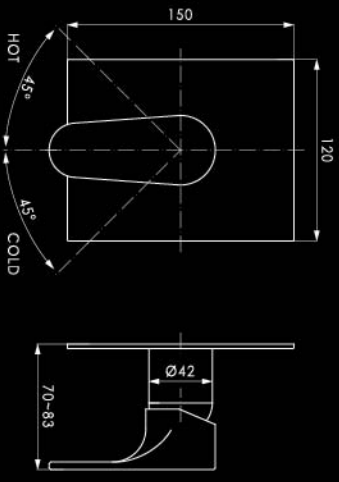

ANWFM 9211

Single lever exposed
wall mounted bath &
shower mixer with diverter

KITCHEN SINK MIXER

ANKFM 9329

Single lever pillar mounted
kitchen sink mixer
with long spout

■ ANSCM 9418

■ ANSCM 9419

■ ANWFM 9228