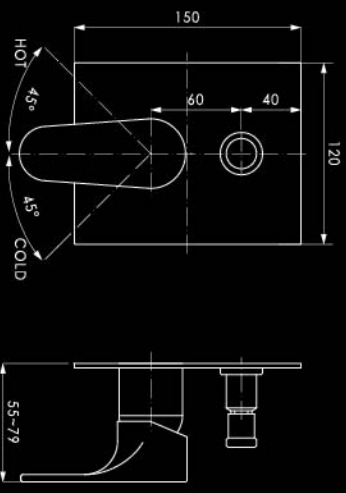

ANWFM 9211

Single lever exposed
wall mounted bath &
shower mixer with diverter

KITCHEN SINK MIXER

ANKFM 9329

Single lever pillar mounted
kitchen sink mixer
with long spout

■ ANSCM 9418

■ ANSCM 9419

■ ANWFM 9228