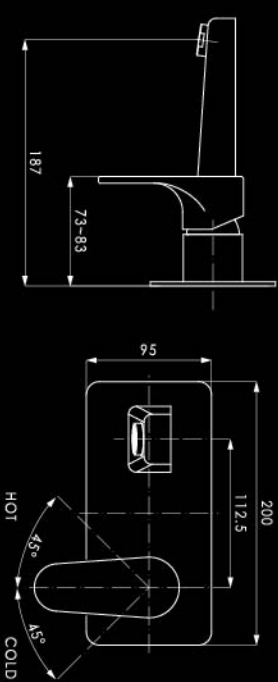

Deck mounted basin mixer
- 2 holes

**ANDFM
9186**

Deck mounted
basin mixer - 3 holes

**ANWFM
9228**

Single lever concealed wall mounted
basin mixer with spout

CONCEALED SHOWER MIXERS

**ANSKM
9411**

Single lever concealed
shower mixer with
wall flange

LONG BATH MIXERS

ANDFM 9153

Deck mounted bath shower mixer
with hand shower - 4 holes

ANDFM 9187

Deck mounted bath shower mixer
with hand shower - 5 holes

EXPOSED SHOWER MIXERS

ANWFM 9212

Single lever exposed wall mounted
bath & shower mixer with diverter

ANWFM 9211

Single lever exposed
wall mounted bath &
shower mixer with diverter

KITCHEN SINK MIXER

ANKFM 9329

Single lever pillar mounted
kitchen sink mixer
with long spout

■ ANSCM 9418

■ ANSCM 9419

■ ANWFM 9228