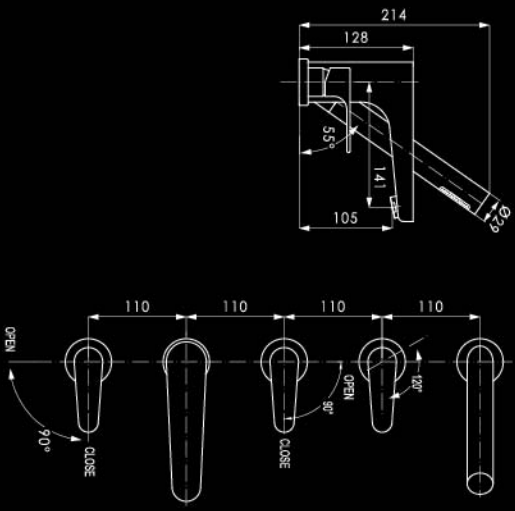

■ ANDFM 9187