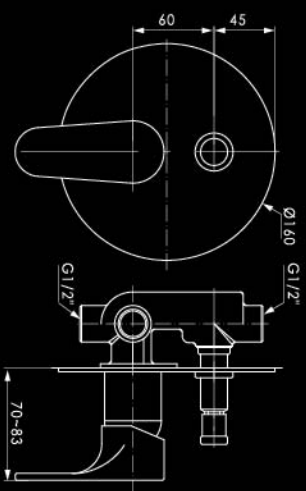

■ ANSCM 9412