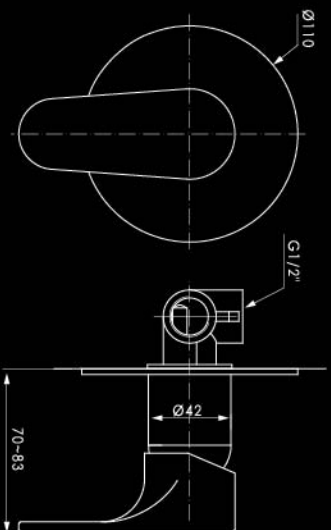

■ ANSCM 9411