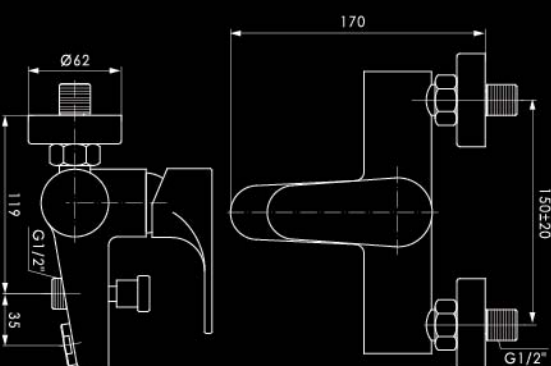

■ ANWFM 9212