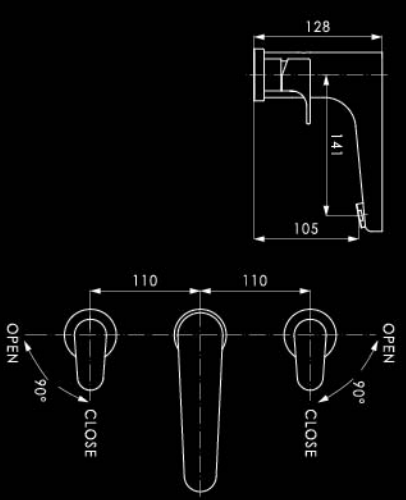

■ ANDFM 9186