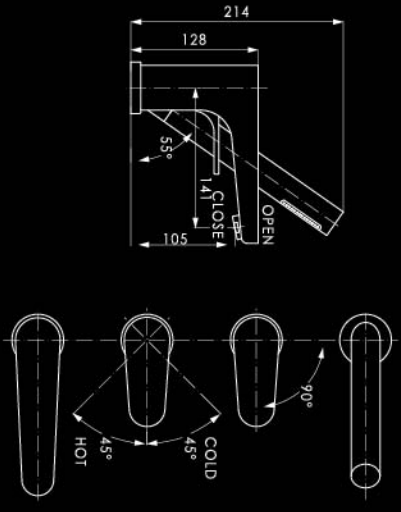

■ ANDFM 9153