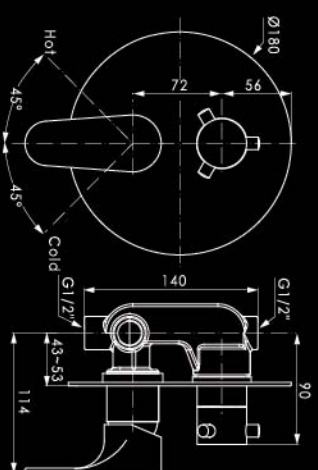

■ ANSCM 9428

**REDAWN
MARKETING
SDN BHD** (421288-V)

✉ No. 35,

Jalan Metro Perdana Barat 2,
Taman Usahawan Kepong Utara,
52100 Kuala Lumpur, Malaysia.

☎ +603 6258 7707 (3 Lines)

☎ +603 6258 7704

✉ info@redawn.com.my