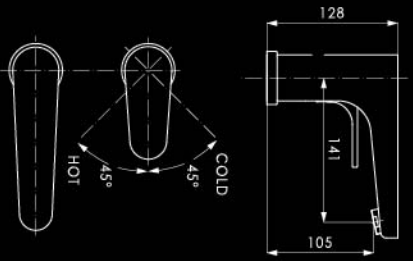

■ ANDFM 9185