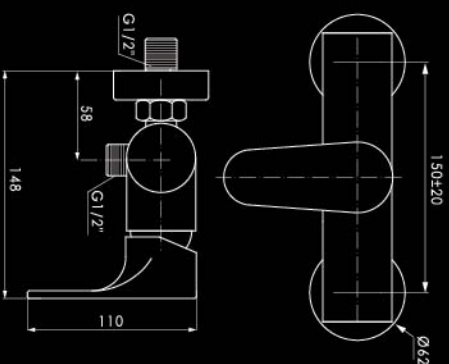

■ ANWFM 9211